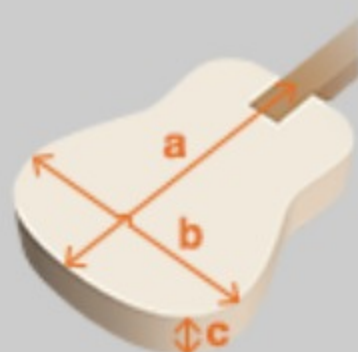

AM93QM

COLOR VARIATION :
AYS : Antique Yellow Sunburst

SHARE :

SPEC

SPECS

neck type	AM Expressionist / 3pc Nyatoh/Maple / Set-in neck
top/back/side	Quilted Maple top / Quilted Maple back / Quilted Maple sides
fretboard	Bound Macassar Ebony fretboard / Acrylic block inlay
fret	Medium frets
number of frets	22
bridge	Gibraltar Performer bridge
string space	10.5mm
tailpiece	Quik Change III tailpiece
neck pickup	Super 58 (H) neck pickup (Passive/Alnico)
bridge pickup	Super 58 (H) bridge pickup (Passive/Alnico)
factory tuning	1E,2B,3G,4D,5A,6E
string gauge	.010/.013/.017/.030/.042/.052
nut	Plastic nut
hardware color	Gold

NECK DIMENSIONS

Scale :	628mm
a : Width	43mm at NUT
b : Width	57mm at 22F
c : Thickness	21mm at 1F
d : Thickness	24mm at 9F
Radius :	305mmR

DESCRIPTION +

BODY DIMENSIONS

a : Length	17 5/8"
b : Width	14 1/2"
c : Max Depth	2 5/8"

DESCRIPTION +

SWITCHING SYSTEM

DESCRIPTION +

CONTROLS

DESCRIPTION +

OTHER FEATURES

Recommended Case	AM100C
------------------	--------