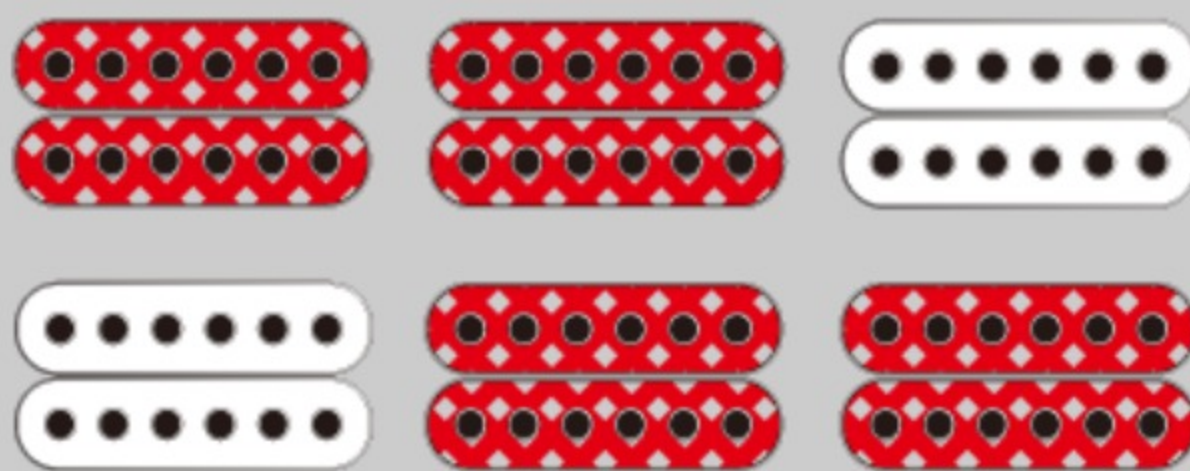

AM93QM

COLOR VARIATION :
AYS : Antique Yellow Sunburst

SHARE :

SPEC

SPECS

neck type	AM Expressionist / 3pc Nyatoh/Maple / Set-in neck
top/back/side	Quilted Maple top / Quilted Maple back / Quilted Maple sides
fretboard	Bound Macassar Ebony fretboard / Acrylic block inlay
fret	Medium frets
number of frets	22
bridge	Gibraltar Performer bridge
string space	10.5mm
tailpiece	Quik Change III tailpiece
neck pickup	Super 58 (H) neck pickup (Passive/Alnico)
bridge pickup	Super 58 (H) bridge pickup (Passive/Alnico)
factory tuning	1E,2B,3G,4D,5A,6E
string gauge	.010/.013/.017/.030/.042/.052
nut	Plastic nut
hardware color	Gold

NECK DIMENSIONS

Scale :	628mm
a : Width	43mm at NUT
b : Width	57mm at 22F
c : Thickness	21mm at 1F
d : Thickness	24mm at 9F
Radius :	305mmR

DESCRIPTION +

BODY DIMENSIONS

a : Length	17 5/8"
b : Width	14 1/2"
c : Max Depth	2 5/8"

DESCRIPTION +

SWITCHING SYSTEM

DESCRIPTION +

CONTROLS

DESCRIPTION +

OTHER FEATURES

Recommended Case	AM100C
------------------	--------