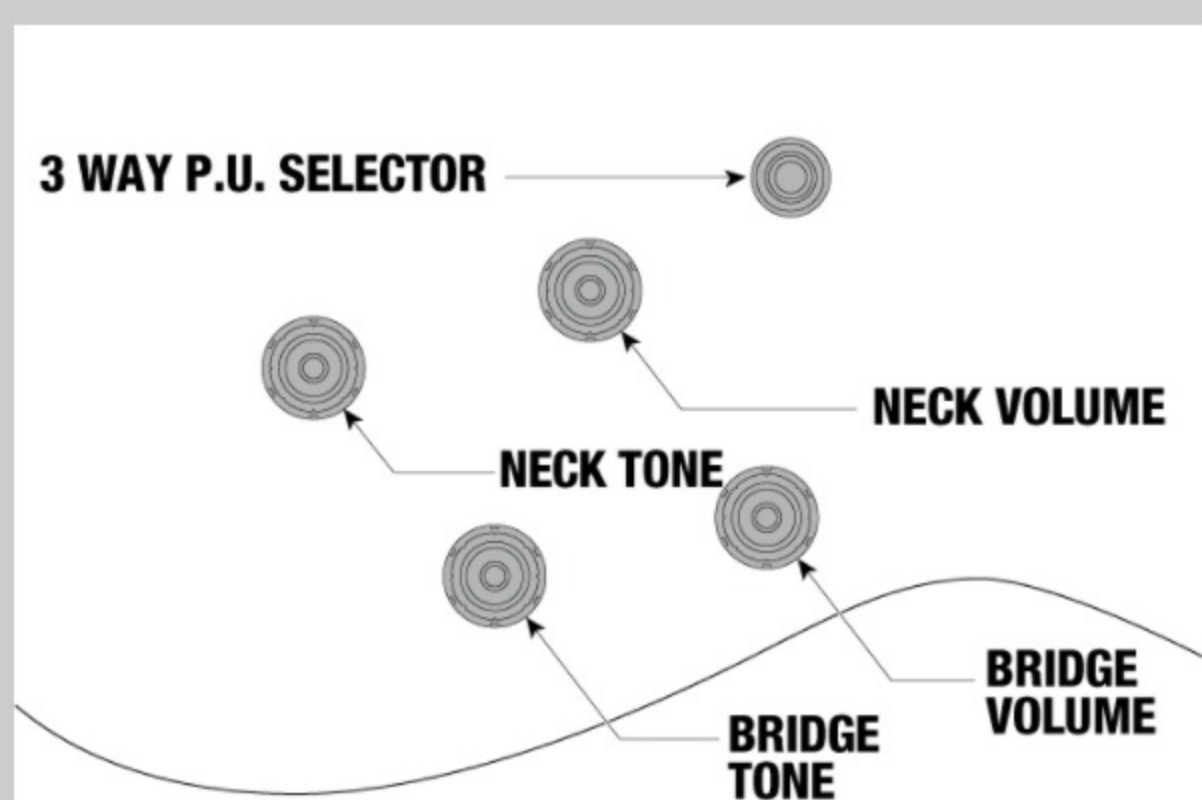

AM93QM

COLOR VARIATION :
AYS : Antique Yellow Sunburst

SHARE :

SPEC

SPECS

neck type	AM Expressionist / 3pc Nyatoh/Maple / Set-in neck
top/back/side	Quilted Maple top / Quilted Maple back / Quilted Maple sides
fretboard	Bound Macassar Ebony fretboard / Acrylic block inlay
fret	Medium frets
number of frets	22
bridge	Gibraltar Performer bridge
string space	10.5mm
tailpiece	Quik Change III tailpiece
neck pickup	Super 58 (H) neck pickup (Passive/Alnico)
bridge pickup	Super 58 (H) bridge pickup (Passive/Alnico)
factory tuning	1E,2B,3G,4D,5A,6E
string gauge	.010/.013/.017/.030/.042/.052
nut	Plastic nut
hardware color	Gold

NECK DIMENSIONS

Scale :	628mm
a : Width	43mm at NUT
b : Width	57mm at 22F
c : Thickness	21mm at 1F
d : Thickness	24mm at 9F
Radius :	305mmR

DESCRIPTION +

BODY DIMENSIONS

a : Length	17 5/8"
b : Width	14 1/2"
c : Max Depth	2 5/8"

DESCRIPTION +

SWITCHING SYSTEM

DESCRIPTION +

CONTROLS

DESCRIPTION +

OTHER FEATURES

Recommended Case	AM100C
------------------	--------