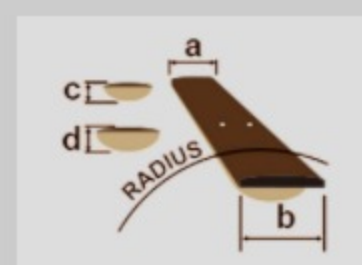

AM93QM

COLOR VARIATION :
AYS : Antique Yellow Sunburst

SHARE :

SPEC

SPECS

neck type	AM Expressionist / 3pc Nyatoh/Maple / Set-in neck
top/back/side	Quilted Maple top / Quilted Maple back / Quilted Maple sides
fretboard	Bound Macassar Ebony fretboard / Acrylic block inlay
fret	Medium frets
number of frets	22
bridge	Gibraltar Performer bridge
string space	10.5mm
tailpiece	Quik Change III tailpiece
neck pickup	Super 58 (H) neck pickup (Passive/Alnico)
bridge pickup	Super 58 (H) bridge pickup (Passive/Alnico)
factory tuning	1E,2B,3G,4D,5A,6E
string gauge	.010/.013/.017/.030/.042/.052
nut	Plastic nut
hardware color	Gold

NECK DIMENSIONS

Scale :	628mm
a : Width	43mm at NUT
b : Width	57mm at 22F
c : Thickness	21mm at 1F
d : Thickness	24mm at 9F
Radius :	305mmR

DESCRIPTION +

BODY DIMENSIONS

a : Length	17 5/8"
b : Width	14 1/2"
c : Max Depth	2 5/8"