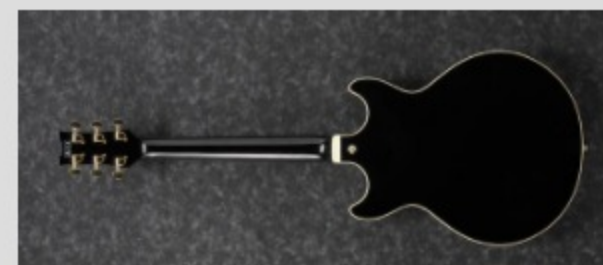

AMH90

COLOR VARIATION :  
BK : Black

SHARE :  

SPEC

SPECS

neck type	AM Expressionist / 3pc Nyatoh/Maple / Set-in neck
top/back/side	Linden top / Linden back / Linden sides
fretboard	Bound Macassar Ebony fretboard / Abalone dot inlay
fret	Medium frets
number of frets	22
bridge	Gibraltar Performer bridge
string space	10.5mm
tailpiece	VT06 tailpiece
neck pickup	Super 58 (H) neck pickup (Passive/Alnico)
bridge pickup	Super 58 (H) bridge pickup (Passive/Alnico)
factory tuning	1E,2B,3G,4D,5A,6E
string gauge	.010/.013/.017/.030/.042/.052
nut	Plastic nut
hardware color	Gold

NECK DIMENSIONS

Scale :	628mm
a : Width	43mm at NUT
b : Width	57mm at 22F
c : Thickness	21mm at 1F
d : Thickness	24mm at 9F
Radius :	305mmR

DESCRIPTION +

BODY DIMENSIONS

a : Length	17 5/8"
b : Width	14 1/2"
c : Max Depth	2 5/8"

DESCRIPTION +

SWITCHING SYSTEM

neck center bridge

 On  Off

 Humbucker is parallel connected.

DESCRIPTION +

CONTROLS

DESCRIPTION +

OTHER FEATURES

Recommended	MM100C
Case	
Recommended Bag	IGB540-BK
Tri-sound switch (for neck pickup)	