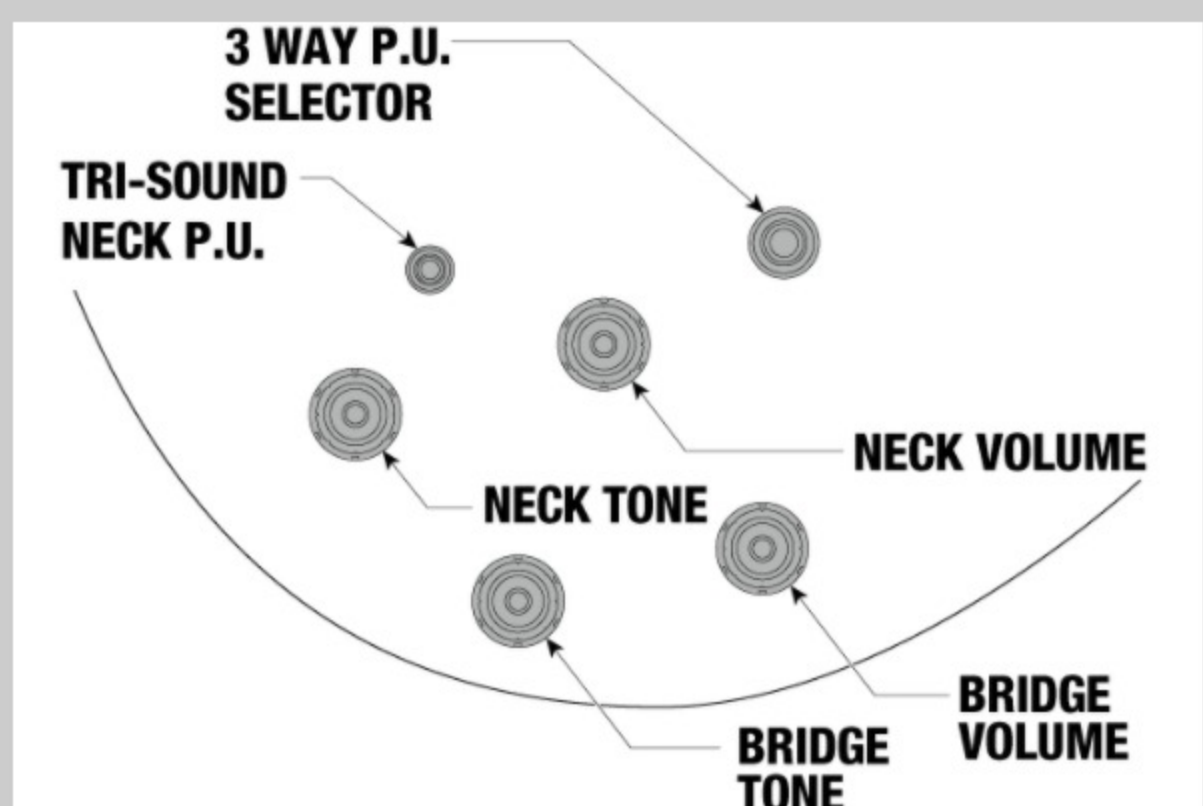

AMH90

COLOR VARIATION :  
BK : Black

SHARE :  

SPEC

SPECS

neck type	AM Expressionist / 3pc Nyatoh/Maple / Set-in neck
top/back/side	Linden top / Linden back / Linden sides
fretboard	Bound Macassar Ebony fretboard / Abalone dot inlay
fret	Medium frets
number of frets	22
bridge	Gibraltar Performer bridge
string space	10.5mm
tailpiece	VT06 tailpiece
neck pickup	Super 58 (H) neck pickup (Passive/Alnico)
bridge pickup	Super 58 (H) bridge pickup (Passive/Alnico)
factory tuning	1E,2B,3G,4D,5A,6E
string gauge	.010/.013/.017/.030/.042/.052
nut	Plastic nut
hardware color	Gold

DESCRIPTION +

SWITCHING SYSTEM

neck center bridge

 On  Off

 Humbucker is parallel connected.

DESCRIPTION +

CONTROLS

DESCRIPTION +

OTHER FEATURES

Recommended	MM100C
Case	
Recommended Bag	IGB540-BK
Tri-sound switch (for neck pickup)	