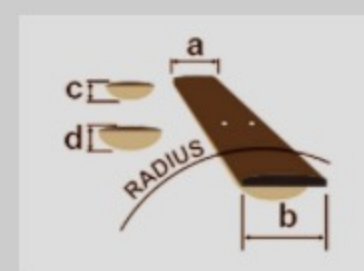

AMH90

COLOR VARIATION :  
BK : Black

SHARE :  

SPEC

SPECS

neck type	AM Expressionist / 3pc Nyatoh/Maple / Set-in neck
top/back/side	Linden top / Linden back / Linden sides
fretboard	Bound Macassar Ebony fretboard / Abalone dot inlay
fret	Medium frets
number of frets	22
bridge	Gibraltar Performer bridge
string space	10.5mm
tailpiece	VT06 tailpiece
neck pickup	Super 58 (H) neck pickup (Passive/Alnico)
bridge pickup	Super 58 (H) bridge pickup (Passive/Alnico)
factory tuning	1E,2B,3G,4D,5A,6E
string gauge	.010/.013/.017/.030/.042/.052
nut	Plastic nut
hardware color	Gold

NECK DIMENSIONS

Scale :	628mm
a : Width	43mm at NUT
b : Width	57mm at 22F
c : Thickness	21mm at 1F
d : Thickness	24mm at 9F
Radius :	305mmR

DESCRIPTION +

BODY DIMENSIONS

a : Length	17 5/8"
b : Width	14 1/2"
c : Max Depth	2 5/8"

DESCRIPTION +

SWITCHING SYSTEM

neck center bridge

 On  Off

 Humbucker is parallel connected.

DESCRIPTION +

CONTROLS

DESCRIPTION +

OTHER FEATURES

Recommended	MM100C
Case	
Recommended Bag	IGB540-BK
Tri-sound switch (for neck pickup)	