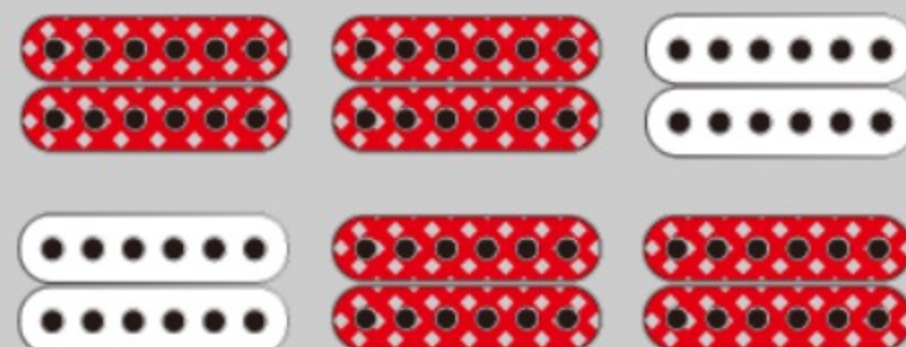

AMH90

COLOR VARIATION :  
BK : Black

SHARE :  

SPEC

SPECS

neck type	AM Expressionist / 3pc Nyatoh/Maple / Set-in neck
top/back/side	Linden top / Linden back / Linden sides
fretboard	Bound Macassar Ebony fretboard / Abalone dot inlay
fret	Medium frets
number of frets	22
bridge	Gibraltar Performer bridge
string space	10.5mm
tailpiece	VT06 tailpiece
neck pickup	Super 58 (H) neck pickup (Passive/Alnico)
bridge pickup	Super 58 (H) bridge pickup (Passive/Alnico)
factory tuning	1E,2B,3G,4D,5A,6E
string gauge	.010/.013/.017/.030/.042/.052
nut	Plastic nut
hardware color	Gold

NECK DIMENSIONS

Scale :	628mm
a : Width	43mm at NUT
b : Width	57mm at 22F
c : Thickness	21mm at 1F
d : Thickness	24mm at 9F
Radius :	305mmR

DESCRIPTION +

BODY DIMENSIONS

a : Length	17 5/8"
b : Width	14 1/2"
c : Max Depth	2 5/8"

DESCRIPTION +

SWITCHING SYSTEM

neck center bridge

 On  Off

 Humbucker is parallel connected.

DESCRIPTION +

CONTROLS

DESCRIPTION +

OTHER FEATURES

Recommended	MM100C
Case	
Recommended Bag	IGB540-BK
Tri-sound switch (for neck pickup)	