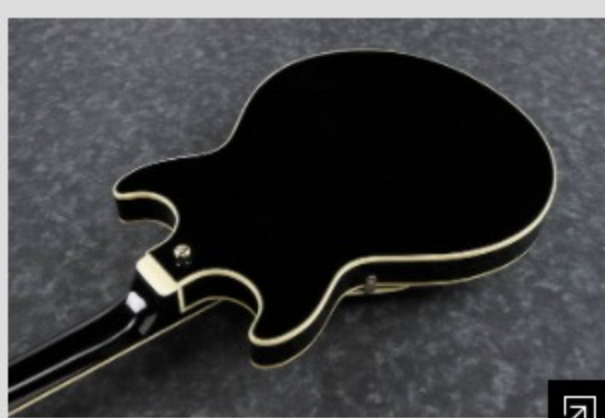

AMH90

COLOR VARIATION :  
BK : Black

SHARE :  

SPEC

SPECS

neck type	AM Expressionist / 3pc Nyatoh/Maple / Set-in neck
top/back/side	Linden top / Linden back / Linden sides
fretboard	Bound Macassar Ebony fretboard / Abalone dot inlay
fret	Medium frets
number of frets	22
bridge	Gibraltar Performer bridge
string space	10.5mm
tailpiece	VT06 tailpiece
neck pickup	Super 58 (H) neck pickup (Passive/Alnico)
bridge pickup	Super 58 (H) bridge pickup (Passive/Alnico)
factory tuning	1E,2B,3G,4D,5A,6E
string gauge	.010/.013/.017/.030/.042/.052
nut	Plastic nut
hardware color	Gold

NECK DIMENSIONS

Scale :	628mm
a : Width	43mm at NUT
b : Width	57mm at 22F
c : Thickness	21mm at 1F
d : Thickness	24mm at 9F
Radius :	305mmR

DESCRIPTION +

BODY DIMENSIONS

a : Length	17 5/8"
b : Width	14 1/2"
c : Max Depth	2 5/8"

DESCRIPTION +

SWITCHING SYSTEM

neck center bridge

 On  Off

 Humbucker is parallel connected.

DESCRIPTION +

CONTROLS

DESCRIPTION +

OTHER FEATURES

Recommended	MM100C
Case	
Recommended Bag	IGB540-BK
Tri-sound switch (for neck pickup)	