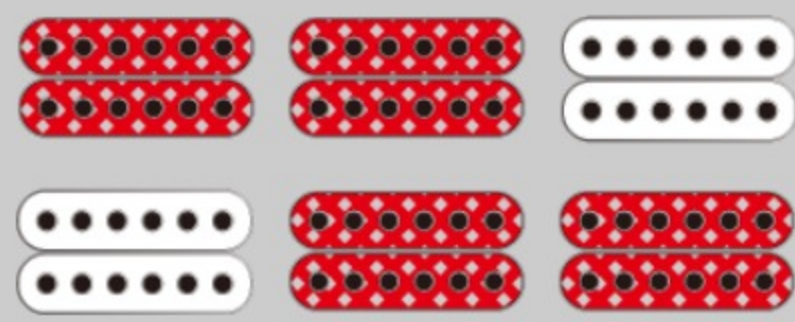

COLOR VARIATION :

BS : Brown Sunburst

SHARE :

### SPECS

neck type	AS Artstar / 3pc Nyatoh/Maple / Set-in neck
top/back/side	Spruce top / Flamed Maple back / Flamed Maple sides
fretboard	Bound Macassar Ebony fretboard / Acrylic & Abalone block inlay
fret	Medium frets / Artstar fret edge treatment
number of frets	22
bridge	Gibraltar Artist bridge
string space	10.5mm
tailpiece	Quik Change III tailpiece
neck pickup	Super 58 (H) neck pickup (Passive/Alnico)
bridge pickup	Super 58 (H) bridge pickup (Passive/Alnico)
factory tuning	1E,2B,3G,4D,5A,6E
string gauge	.010/.013/.017/.030/.042/.052
nut	Bone nut
hardware color	Gold

### BODY DIMENSIONS

a : Length	19 1/4"
b : Width	15 3/4"
c : Max Depth	2 5/8"

DESCRIPTION +

### SWITCHING SYSTEM

neck center bridge

Neck PU

Tri-Sound SW

On Off  
 Humbucker is parallel connected.

DESCRIPTION +