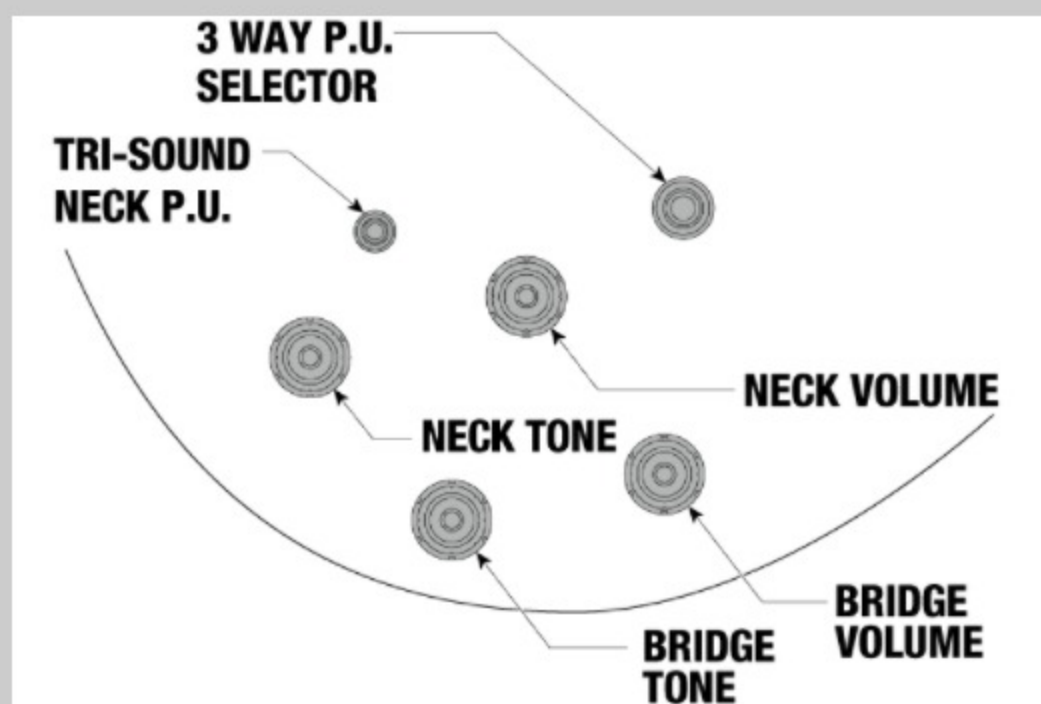

### BODY DIMENSIONS

a : Length	19 1/4"
b : Width	15 3/4"
c : Max Depth	2 5/8"

DESCRIPTION +

### SWITCHING SYSTEM

neck center bridge

Neck PU

Tri-Sound SW

On Off  
 Humbucker is parallel connected.

DESCRIPTION +

### CONTROLS

DESCRIPTION +