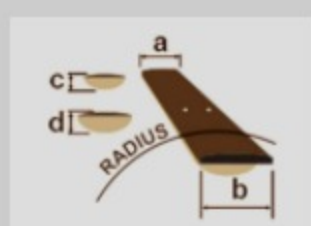

NECK DIMENSIONS

Scale :	628mm
a : Width	43mm at NUT
b : Width	57mm at 22F
c : Thickness	21mm at 1F
d : Thickness	24mm at 9F
Radius :	305mmR

DESCRIPTION +