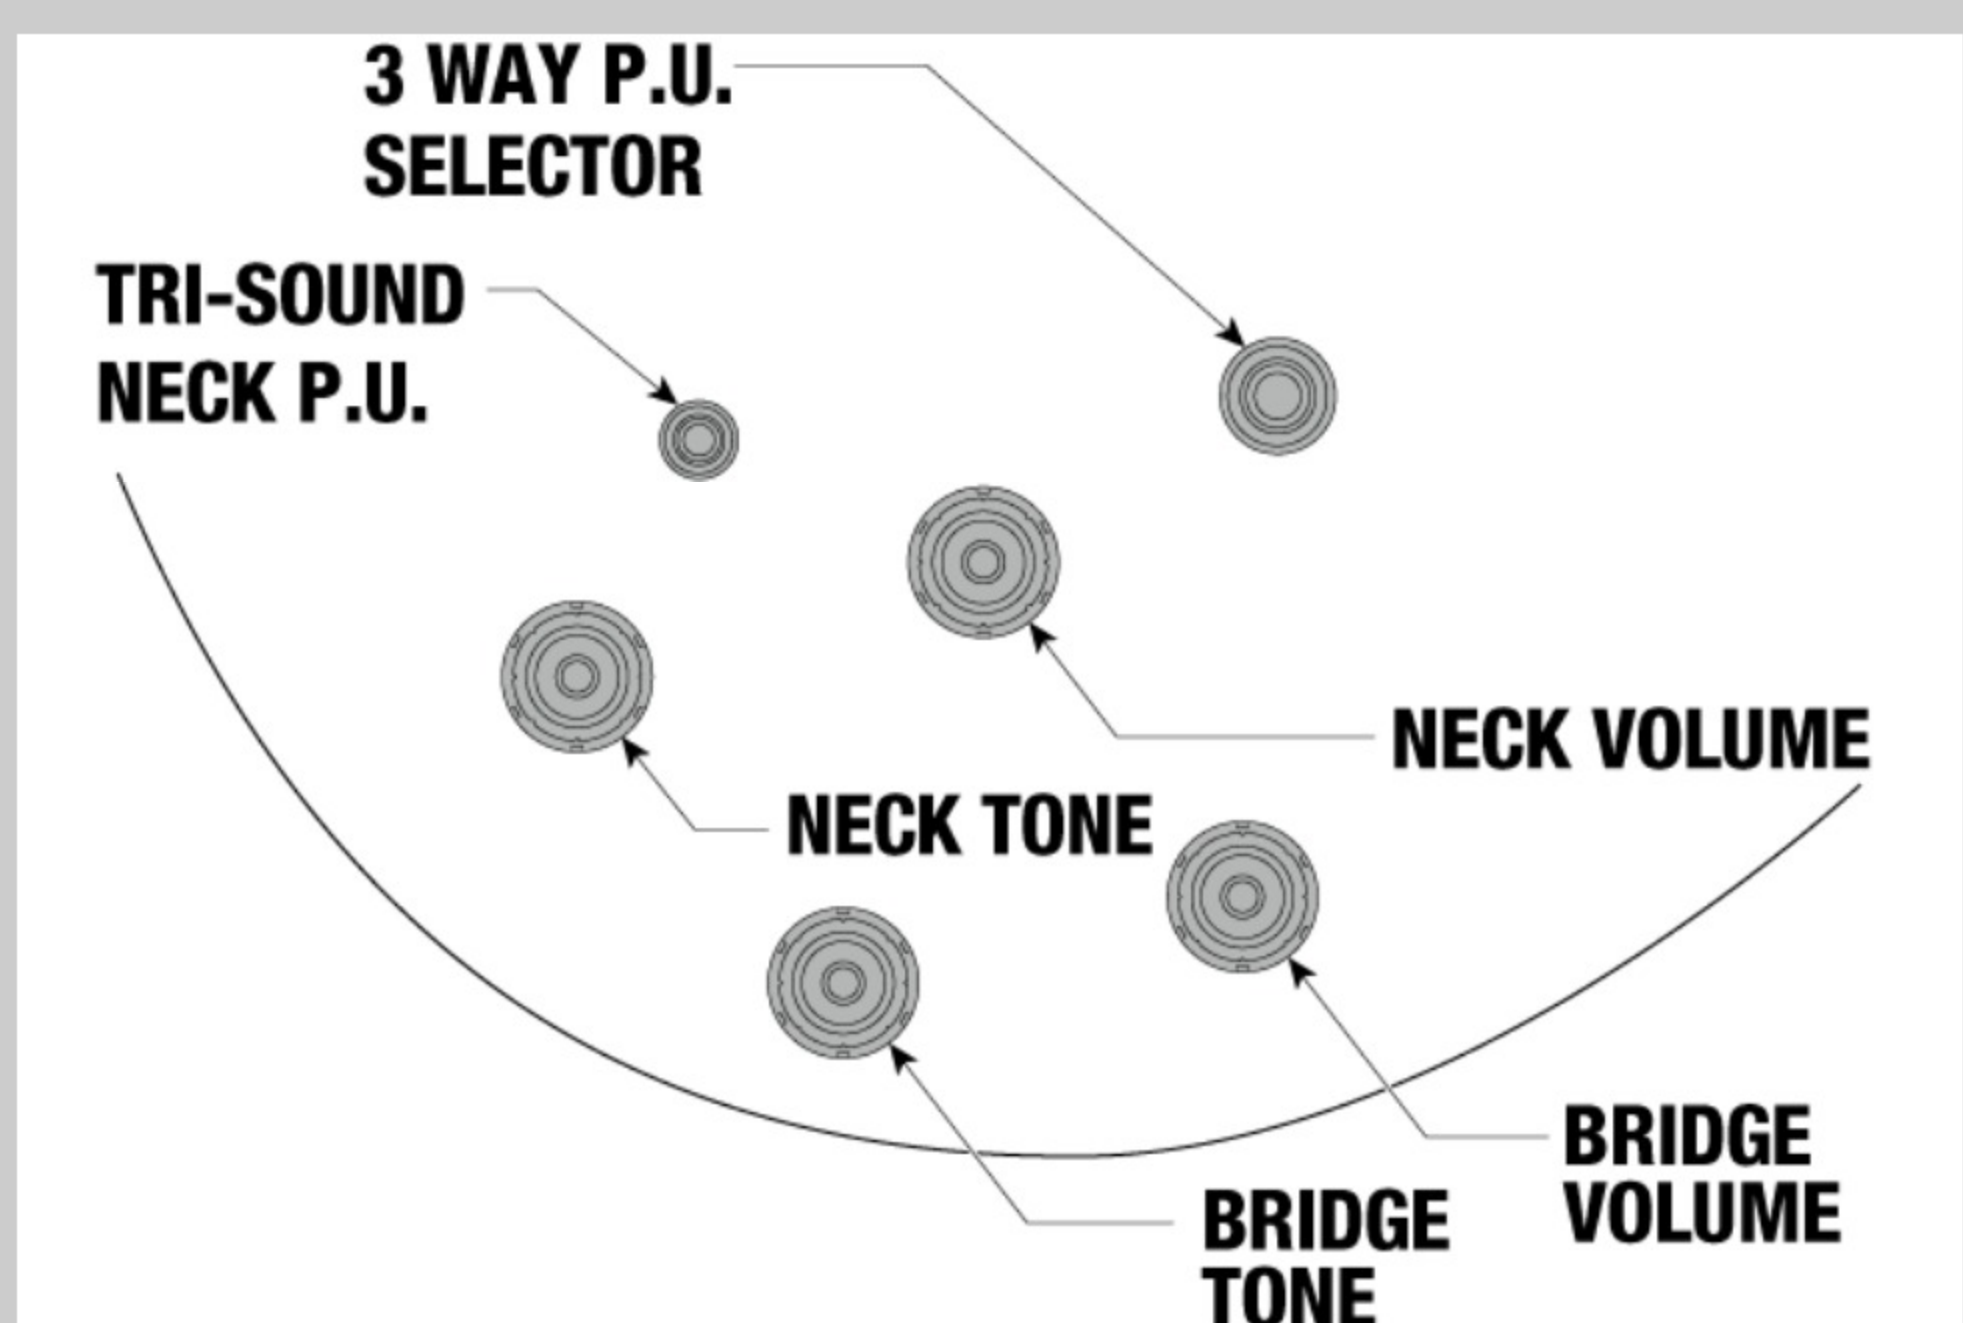

AS113 ARTSTAR

COLOR VARIATION : 
BS : Brown Sunburst

SPEC

SPECS

neck type	AS Artstar / 3pc Nyatoh/Maple / set-in neck
top/back/side	Spruce top / Flamed Maple back / Flamed Maple sides
fretboard	Bound Macassar Ebony fretboard / Acrylic & Abalone block inlay
fret	Medium frets / Artstar fret edge treatment
number of frets	22
bridge	Gibraltar Artist bridge
string space	10.5mm
tailpiece	Quik Change III tailpiece
neck pickup	Super 58 (H) neck pickup (Passive/Alnico)
bridge pickup	Super 58 (H) bridge pickup (Passive/Alnico)
factory tuning	1E,2B,3G,4D,5A,6E
string gauge	.010/.013/.017/.030/.042/.052
nut	Bone nut
hardware color	Gold

DESCRIPTION +

SWITCHING SYSTEM

Neck PU:   

Tri-Sound SW:   

 On  Off

 Humbucker is parallel connected.

DESCRIPTION +

CONTROLS

DESCRIPTION +

OTHER FEATURES

- Recommended Bag IHB541-BK
- Hardshell case included
- Tri-sound switch