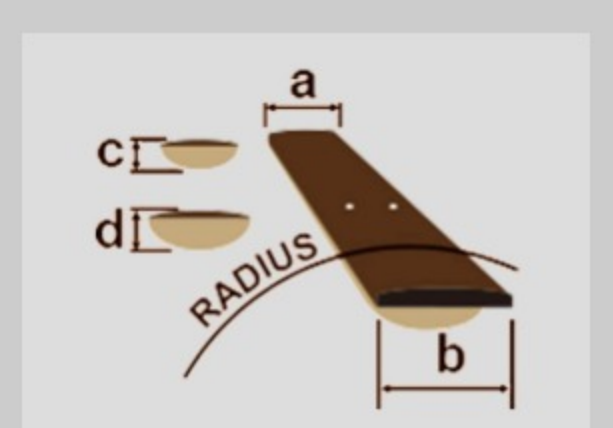

AS113 ARTSTAR

COLOR VARIATION : 
BS : Brown Sunburst

SPEC

SPECS

neck type	AS Artstar / 3pc Nyatoh/Maple / set-in neck
top/back/side	Spruce top / Flamed Maple back / Flamed Maple sides
fretboard	Bound Macassar Ebony fretboard / Acrylic & Abalone block inlay
fret	Medium frets / Artstar fret edge treatment
number of frets	22
bridge	Gibraltar Artist bridge
string space	10.5mm
tailpiece	Quik Change III tailpiece
neck pickup	Super 58 (H) neck pickup (Passive/Alnico)
bridge pickup	Super 58 (H) bridge pickup (Passive/Alnico)
factory tuning	1E,2B,3G,4D,5A,6E
string gauge	.010/.013/.017/.030/.042/.052
nut	Bone nut
hardware color	Gold

NECK DIMENSIONS

Scale :	628mm/24.7"
a : Width	43mm at NUT
b : Width	57mm at 22F
c : Thickness	21mm at 1F
d : Thickness	24mm at 9F
Radius :	305mmR

DESCRIPTION +

BODY DIMENSIONS

a : Length	19 1/4"
b : Width	15 3/4"
c : Max Depth	2 5/8"

DESCRIPTION +

SWITCHING SYSTEM

Neck PU:   

Tri-Sound SW:   

 On  Off

 Humbucker is parallel connected.

DESCRIPTION +

CONTROLS