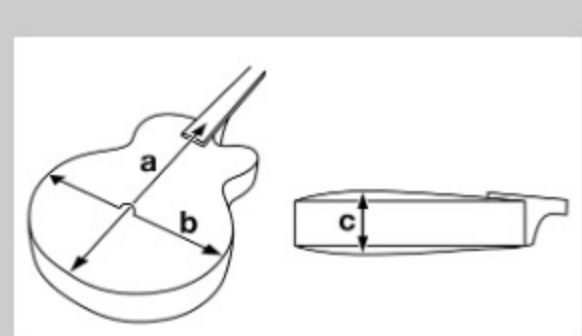

NECK DIMENSIONS

Scale :	628mm/24.7"
a : Width	43mm at NUT
b : Width	57mm at 22F
c : Thickness	21mm at 1F
d : Thickness	24mm at 9F
Radius :	305mmR

DESCRIPTION +

BODY DIMENSIONS

a : Length	19 1/4"
b : Width	15 3/4"
c : Max Depth	2 5/8"

DESCRIPTION +

SWITCHING SYSTEM

Neck PU:   

Tri-Sound SW:   

 On  Off

 Humbucker is parallel connected.

DESCRIPTION +

CONTROLS