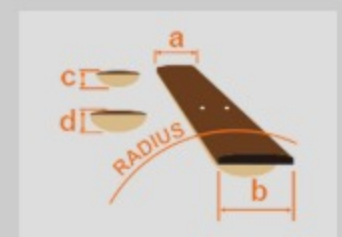

AYS : Antique Yellow Sunburst

COLOR VARIATION :

SHARE :  

SPEC

SPEC

neck type	Artstar AS / 3pc Mahogany/Maple / set-in neck
top/back/side	Flamed Maple top / Flamed Maple back / Flamed Maple sides
fretboard	Bound Ebony / Acrylic & Abalone block inlay
fret	Medium frets / Artstar fret edge treatment
bridge	ART-1 bridge
tailpiece	Quik Change III tailpiece
neck pickup	Super 58 (H) neck pickup (Passive/Alnico)
bridge pickup	Super 58 (H) bridge pickup (Passive/Alnico)
nut	Bone nut
hardware color	Gold

NECK DIMENSIONS

Scale :	628mm/24.7"
a : Width	43mm at NUT
b : Width	57mm at 22F
c : Thickness	21mm1
d : Thickness	24mm at 9F
Radius :	305mm

BODY DIMENSIONS

a : Length	19 1/4"
b : Width	15 3/4"
c : Max Depth	2 5/8"