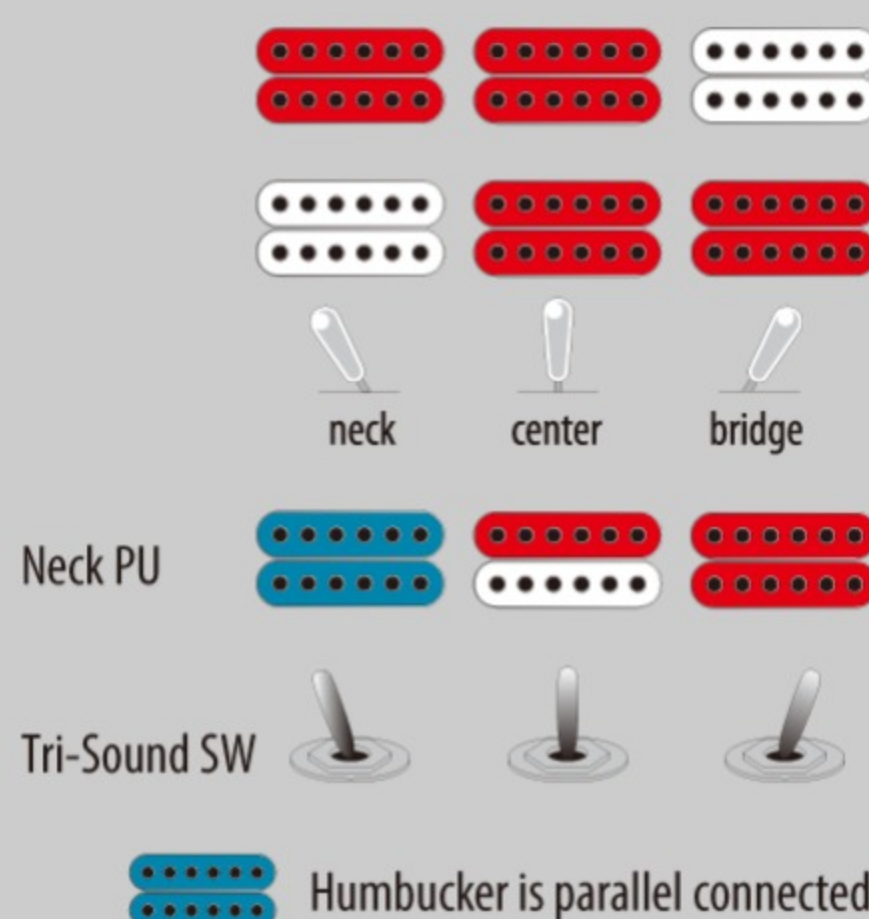

AYS : Antique Yellow Sunburst

COLOR VARIATION :

SHARE : [f](#) [t](#)

SPEC

SPEC

neck type	AS Artstar / 3pc Nyatoh/Maple / Set-in neck
top/back/side	Flamed Maple top / Flamed Maple back / Flamed Maple sides
fretboard	Bound Ebony fretboard / Acrylic & Abalone block inlay
fret	Medium frets / Artstar fret edge treatment
number of frets	22
bridge	ART-1 bridge
string space	10.4mm
tailpiece	Quik Change III
neck pickup	Super 58 (H) neck pickup (Passive/Alnico)
bridge pickup	Super 58 (H) bridge pickup (Passive/Alnico)
factory tuning	1E,2B,3G,4D,5A,6E
string gauge	.010/.013/.017/.030/.042/.052
nut	Bone
hardware color	Gold

NECK DIMENSIONS

Scale :	628mm/24.7"
a : Width	43mm at NUT
b : Width	57mm at 22F
c : Thickness	21mm at 1F
d : Thickness	24mm at 9F
Radius :	305mmR

BODY DIMENSIONS

a : Length	19 1/4"
b : Width	15 3/4"
c : Max Depth	2 5/8"

SWITCHING SYSTEM

CONTROLS

OTHERS

- Tri-sound switch
- Hardshell case included