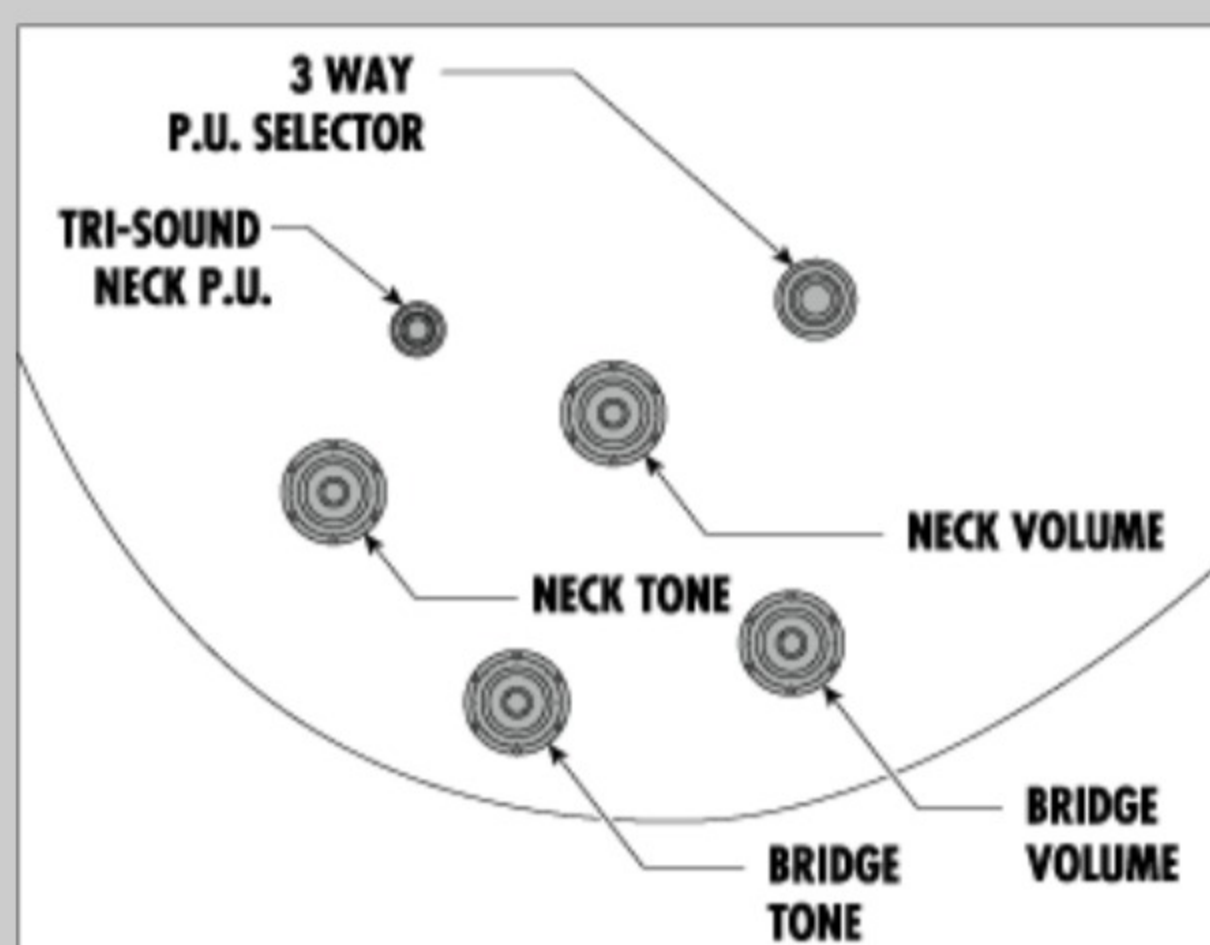

AYS : Antique Yellow Sunburst

COLOR VARIATION :

SHARE : [f](#) [t](#)

SPEC

SPEC

neck type	AS Artstar / 3pc Nyatoh/Maple / Set-in neck
top/back/side	Flamed Maple top / Flamed Maple back / Flamed Maple sides
fretboard	Bound Ebony fretboard / Acrylic & Abalone block inlay
fret	Medium frets / Artstar fret edge treatment
number of frets	22
bridge	ART-1 bridge
string space	10.4mm
tailpiece	Quik Change III
neck pickup	Super 58 (H) neck pickup (Passive/Alnico)
bridge pickup	Super 58 (H) bridge pickup (Passive/Alnico)
factory tuning	1E,2B,3G,4D,5A,6E
string gauge	.010/.013/.017/.030/.042/.052
nut	Bone
hardware color	Gold

NECK DIMENSIONS

Scale :	628mm/24.7"
a : Width	43mm at NUT
b : Width	57mm at 22F
c : Thickness	21mm at 1F
d : Thickness	24mm at 9F
Radius :	305mmR

BODY DIMENSIONS

a : Length	19 1/4"
b : Width	15 3/4"
c : Max Depth	2 5/8"

SWITCHING SYSTEM

CONTROLS

OTHERS

- Tri-sound switch
- Hardshell case included