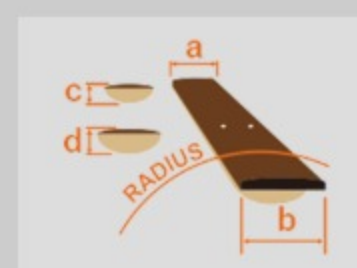

AYS : Antique Yellow Sunburst

COLOR VARIATION :

SHARE : [f](#) [t](#)

SPEC

SPEC

neck type	AS Artstar / 3pc Nyatoh/Maple / Set-in neck
top/back/side	Flamed Maple top / Flamed Maple back / Flamed Maple sides
fretboard	Bound Ebony fretboard / Acrylic & Abalone block inlay
fret	Medium frets / Artstar fret edge treatment
number of frets	22
bridge	ART-1 bridge
string space	10.4mm
tailpiece	Quik Change III
neck pickup	Super 58 (H) neck pickup (Passive/Alnico)
bridge pickup	Super 58 (H) bridge pickup (Passive/Alnico)
factory tuning	1E,2B,3G,4D,5A,6E
string gauge	.010/.013/.017/.030/.042/.052
nut	Bone
hardware color	Gold

NECK DIMENSIONS

Scale :	628mm/24.7"
a : Width	43mm at NUT
b : Width	57mm at 22F
c : Thickness	21mm at 1F
d : Thickness	24mm at 9F
Radius :	305mmR

BODY DIMENSIONS

a : Length	19 1/4"
b : Width	15 3/4"
c : Max Depth	2 5/8"