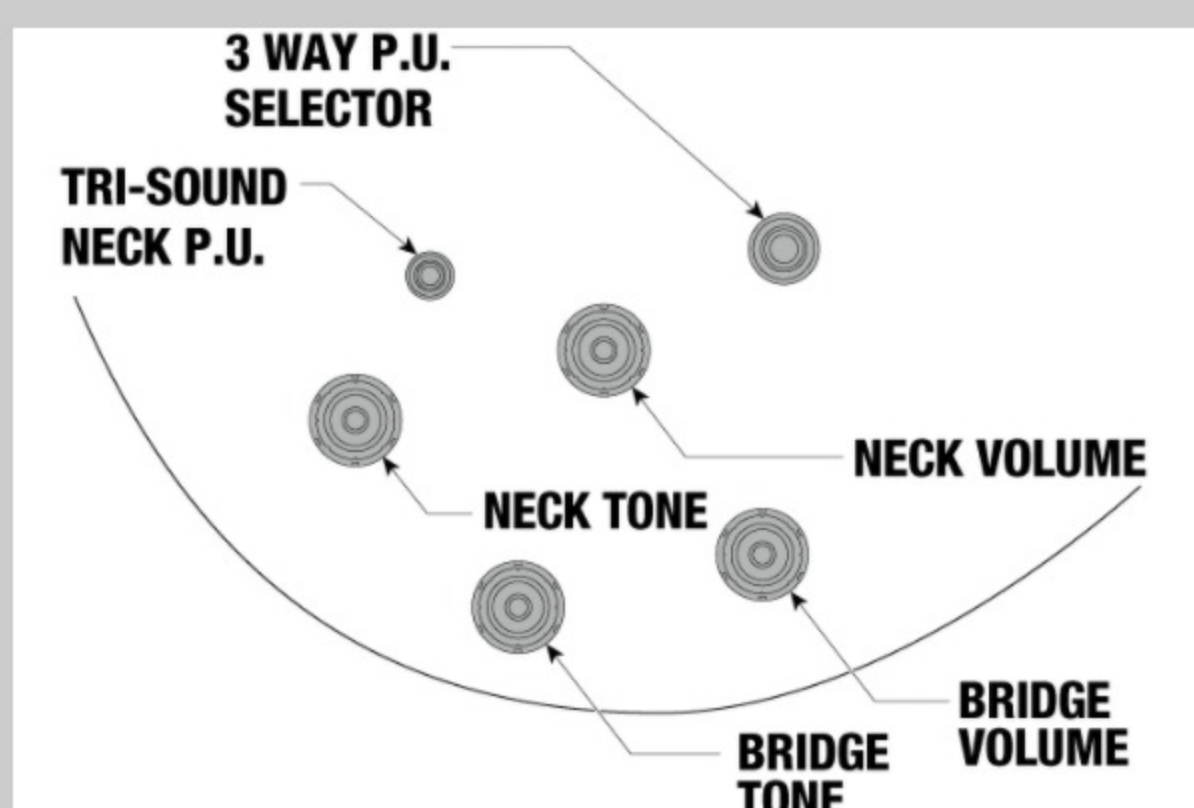

### SWITCHING SYSTEM

neck center bridge

 On  Off

 Humbucker is parallel connected.

DESCRIPTION +

### CONTROLS

DESCRIPTION +