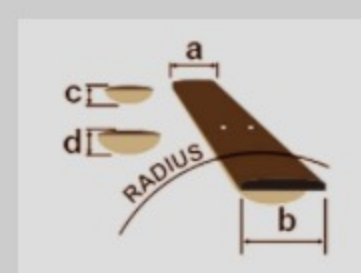

AS2000 ARTSTAR

MADE IN JAPAN

COLOR VARIATION :

BS : Brown Sunburst

SHARE :

SPEC

SPECS

neck type	AS Artstar / 3pc African Mahogany/S-TECH WOOD Roasted Maple / Set-in neck
top/back/side	Figured Anigre top / Figured Anigre back / Figured Anigre sides
fretboard	Bound Ebony fretboard / Acrylic & Abalone block inlay
fret	Medium frets / Prestige fret edge treatment
number of frets	22
bridge	Gotoh® 510BN bridge
string space	10.4mm
tailpiece	Gotoh® GE101A tailpiece
neck pickup	Super 58 (H) neck pickup (Passive/Alnico)
bridge pickup	Super 58 (H) bridge pickup (Passive/Alnico)
factory tuning	1E,2B,3G,4D,5A,6E
string gauge	.013/.016/.022/.032/.042/.052
nut	Bone nut
hardware color	Gold

NECK DIMENSIONS

Scale :	628mm/24.7"
a : Width	43mm at NUT
b : Width	57mm at 22F
c : Thickness	20mm at 1F
d : Thickness	22mm at 12F
Radius :	305mmR

DESCRIPTION +

BODY DIMENSIONS

a : Length	18 1/4"
b : Width	15 3/4"
c : Max Depth	2 5/8"

DESCRIPTION +

SWITCHING SYSTEM

neck center bridge

Neck PU

Tri-Sound SW

On Off

Humbucker is parallel connected.

DESCRIPTION +

CONTROLS

DESCRIPTION +

OTHER FEATURES

- Recommended Bag IHB541-BK
- Hardshell case included
- Tri-sound switch (for neck pickup)
- Gotoh® machine heads