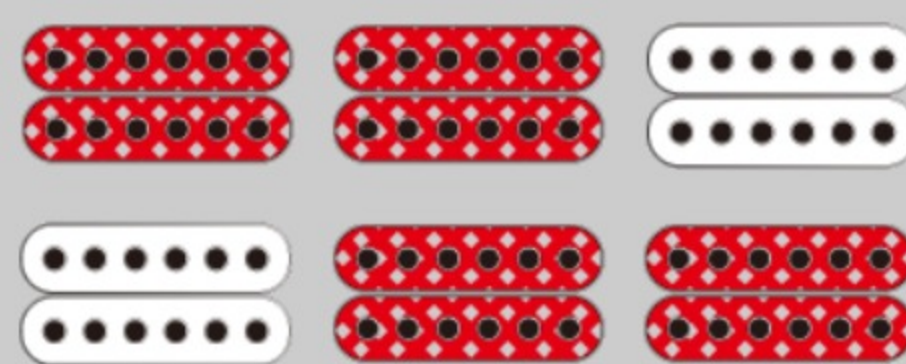

AS2000 ARTSTAR

MADE IN JAPAN

COLOR VARIATION :

BS : Brown Sunburst

SHARE :

SPEC

SPECS

neck type	AS Artstar / 3pc African Mahogany/S-TECH WOOD Roasted Maple / Set-in neck
top/back/side	Figured Anigre top / Figured Anigre back / Figured Anigre sides
fretboard	Bound Ebony fretboard / Acrylic & Abalone block inlay
fret	Medium frets / Prestige fret edge treatment
number of frets	22
bridge	Gotoh® 510BN bridge
string space	10.4mm
tailpiece	Gotoh® GE101A tailpiece
neck pickup	Super 58 (H) neck pickup (Passive/Alnico)
bridge pickup	Super 58 (H) bridge pickup (Passive/Alnico)
factory tuning	1E,2B,3G,4D,5A,6E
string gauge	.013/.016/.022/.032/.042/.052
nut	Bone nut
hardware color	Gold

NECK DIMENSIONS

Scale :	628mm/24.7"
a : Width	43mm at NUT
b : Width	57mm at 22F
c : Thickness	20mm at 1F
d : Thickness	22mm at 12F
Radius :	305mmR

DESCRIPTION +

BODY DIMENSIONS

a : Length	18 1/4"
b : Width	15 3/4"
c : Max Depth	2 5/8"

DESCRIPTION +

SWITCHING SYSTEM

neck center bridge

Neck PU

Tri-Sound SW

On Off

Humbucker is parallel connected.

DESCRIPTION +

CONTROLS

DESCRIPTION +

OTHER FEATURES

- Recommended Bag IHB541-BK
- Hardshell case included
- Tri-sound switch (for neck pickup)
- Gotoh® machine heads