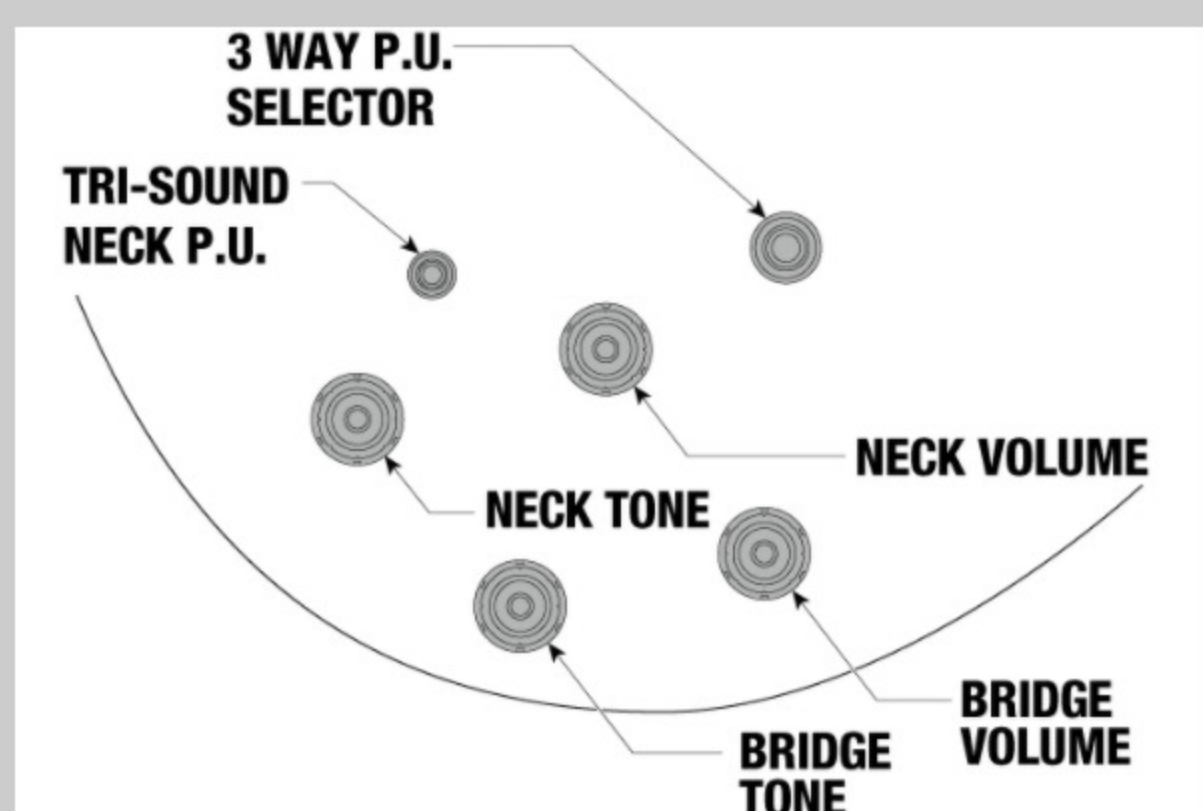

DESCRIPTION +

SWITCHING SYSTEM

neck center bridge

Neck PU

Tri-Sound SW

On Off

Humbucker is parallel connected.

DESCRIPTION +

CONTROLS

DESCRIPTION +

OTHER FEATURES

- Recommended Bag IHB541-BK
- Hardshell case included
- Tri-sound switch (for neck pickup)
- Gotoh® machine heads