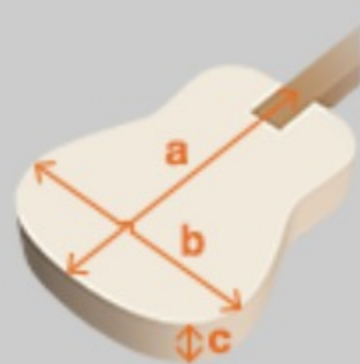

AS2000 ARTSTAR

MADE IN JAPAN

COLOR VARIATION :

BS : Brown Sunburst

SHARE :

SPEC

SPECS

neck type	AS Artstar / 3pc African Mahogany/S-TECH WOOD Roasted Maple / Set-in neck
top/back/side	Figured Anigre top / Figured Anigre back / Figured Anigre sides
fretboard	Bound Ebony fretboard / Acrylic & Abalone block inlay
fret	Medium frets / Prestige fret edge treatment
number of frets	22
bridge	Gotoh® 510BN bridge
string space	10.4mm
tailpiece	Gotoh® GE101A tailpiece
neck pickup	Super 58 (H) neck pickup (Passive/Alnico)
bridge pickup	Super 58 (H) bridge pickup (Passive/Alnico)
factory tuning	1E,2B,3G,4D,5A,6E
string gauge	.013/.016/.022/.032/.042/.052
nut	Bone nut
hardware color	Gold

NECK DIMENSIONS

Scale :	628mm/24.7"
a : Width	43mm at NUT
b : Width	57mm at 22F
c : Thickness	20mm at 1F
d : Thickness	22mm at 12F
Radius :	305mmR

DESCRIPTION +

BODY DIMENSIONS

a : Length	18 1/4"
b : Width	15 3/4"
c : Max Depth	2 5/8"

DESCRIPTION +

SWITCHING SYSTEM

neck center bridge

Neck PU

Tri-Sound SW

On Off

Humbucker is parallel connected.

DESCRIPTION +