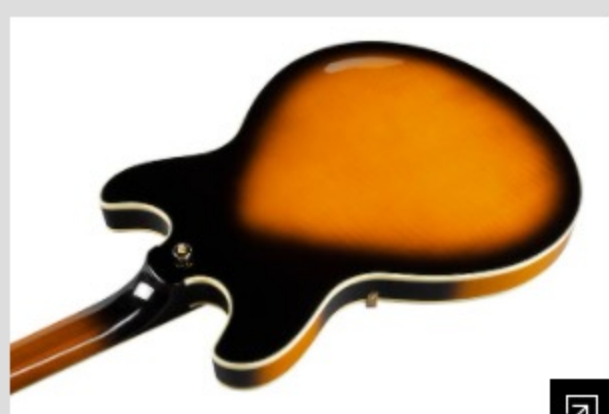

AS2000 ARTSTAR

MADE IN JAPAN

COLOR VARIATION :

BS : Brown Sunburst

SHARE :

SPEC

SPECS

neck type	AS Artstar / 3pc African Mahogany/S-TECH WOOD Roasted Maple / Set-in neck
top/back/side	Figured Anigre top / Figured Anigre back / Figured Anigre sides
fretboard	Bound Ebony fretboard / Acrylic & Abalone block inlay
fret	Medium frets / Prestige fret edge treatment
number of frets	22
bridge	Gotoh® 510BN bridge
string space	10.4mm
tailpiece	Gotoh® GE101A tailpiece
neck pickup	Super 58 (H) neck pickup (Passive/Alnico)
bridge pickup	Super 58 (H) bridge pickup (Passive/Alnico)
factory tuning	1E,2B,3G,4D,5A,6E
string gauge	.013/.016/.022/.032/.042/.052
nut	Bone nut
hardware color	Gold

DESCRIPTION +

SWITCHING SYSTEM

neck center bridge

Neck PU

Tri-Sound SW

On Off

Humbucker is parallel connected.

DESCRIPTION +