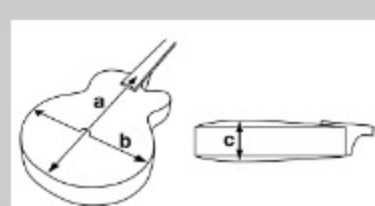

NECK DIMENSIONS

Scale :	628mm/24.7"
a : Width	43mm at NUT
b : Width	57mm at 22F
c : Thickness	20mm at 1F
d : Thickness	22mm at 12F
Radius :	305mmR

DESCRIPTION +

BODY DIMENSIONS

a : Length	18 1/4"
b : Width	15 3/4"
c : Max Depth	2 5/8"

DESCRIPTION +

SWITCHING SYSTEM

DESCRIPTION +

CONTROLS

DESCRIPTION +

OTHER FEATURES

Recommended Bag	ISHB724-BK
Tri-sound switch (for neck pickup)	
Gotoh® machine heads	
Hardshell case included	