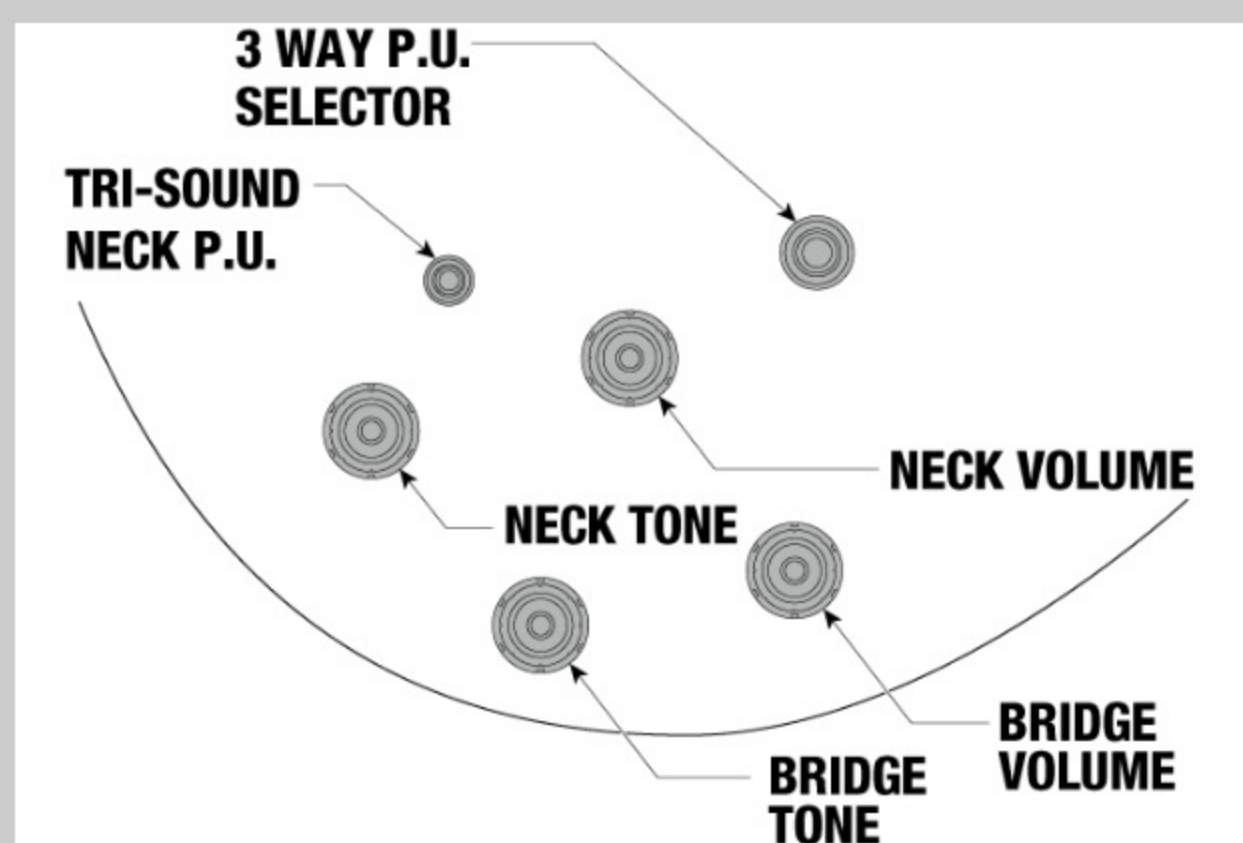

AS2000 ARTSTAR

MADE IN JAPAN

COLOR VARIATION : 
BS : Brown Sunburst

SHARE :  

SPEC

SPECS

neck type	AS Artstar / 3pc African Mahogany/S-TECH WOOD Roasted Maple / Set-in neck
top/back/side	Figured Anigre top / Figured Anigre back / Figured Anigre sides
fretboard	Bound Ebony fretboard / Acrylic & Abalone block inlay
fret	Medium frets / Prestige fret edge treatment
number of frets	22
bridge	Gotoh® 510BN bridge
string space	10.4mm
tailpiece	Gotoh® GE101A tailpiece
neck pickup	Super 58 (H) neck pickup (Passive/Alnico)
bridge pickup	Super 58 (H) bridge pickup (Passive/Alnico)
factory tuning	1E,2B,3G,4D,5A,6E
string gauge	.013/.016/.022/.032/.042/.052
nut	Bone nut
hardware color	Gold

NECK DIMENSIONS

Scale :	628mm/24.7"
a : Width	43mm at NUT
b : Width	57mm at 22F
c : Thickness	20mm at 1F
d : Thickness	22mm at 12F
Radius :	305mmR

DESCRIPTION +

BODY DIMENSIONS

a : Length	18 1/4"
b : Width	15 3/4"
c : Max Depth	2 5/8"

DESCRIPTION +

SWITCHING SYSTEM

DESCRIPTION +

CONTROLS

DESCRIPTION +

OTHER FEATURES

Recommended Bag	ISHB724-BK
Tri-sound switch (for neck pickup)	
Gotoh® machine heads	
Hardshell case included	