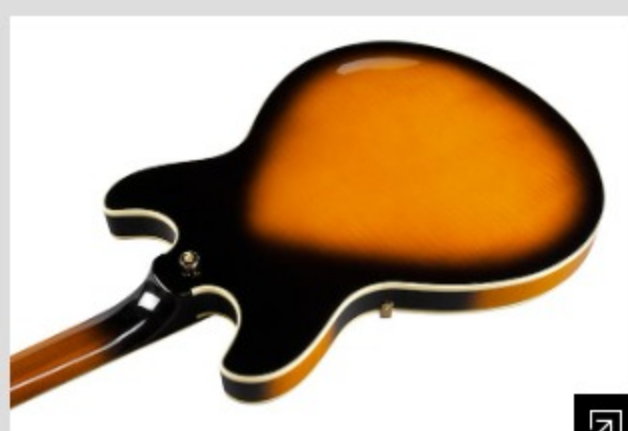

AS2000 ARTSTAR

MADE IN JAPAN

COLOR VARIATION : 
BS : Brown Sunburst

SHARE :  

SPEC

SPECS

neck type	AS Artstar / 3pc African Mahogany/S-TECH WOOD Roasted Maple / Set-in neck
top/back/side	Figured Anigre top / Figured Anigre back / Figured Anigre sides
fretboard	Bound Ebony fretboard / Acrylic & Abalone block inlay
fret	Medium frets / Prestige fret edge treatment
number of frets	22
bridge	Gotoh® 510BN bridge
string space	10.4mm
tailpiece	Gotoh® GE101A tailpiece
neck pickup	Super 58 (H) neck pickup (Passive/Alnico)
bridge pickup	Super 58 (H) bridge pickup (Passive/Alnico)
factory tuning	1E,2B,3G,4D,5A,6E
string gauge	.013/.016/.022/.032/.042/.052
nut	Bone nut
hardware color	Gold

NECK DIMENSIONS

Scale :	628mm/24.7"
a : Width	43mm at NUT
b : Width	57mm at 22F
c : Thickness	20mm at 1F
d : Thickness	22mm at 12F
Radius :	305mmR

DESCRIPTION +

BODY DIMENSIONS

a : Length	18 1/4"
b : Width	15 3/4"
c : Max Depth	2 5/8"

DESCRIPTION +

SWITCHING SYSTEM

DESCRIPTION +

CONTROLS

DESCRIPTION +

OTHER FEATURES

Recommended Bag	ISHB724-BK
Tri-sound switch (for neck pickup)	
Gotoh® machine heads	
Hardshell case included	