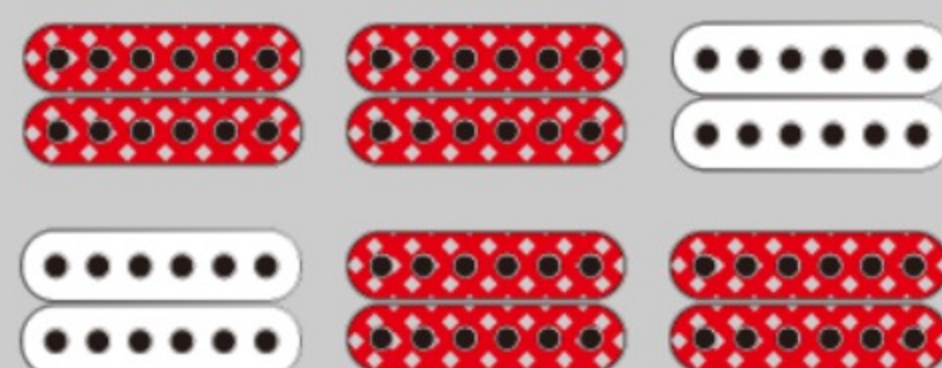

AS2000 ARTSTAR

MADE IN JAPAN

COLOR VARIATION : 
BS : Brown Sunburst

SHARE :  

SPEC

SPECS

neck type	AS Artstar / 3pc African Mahogany/S-TECH WOOD Roasted Maple / Set-in neck
top/back/side	Figured Anigre top / Figured Anigre back / Figured Anigre sides
fretboard	Bound Ebony fretboard / Acrylic & Abalone block inlay
fret	Medium frets / Prestige fret edge treatment
number of frets	22
bridge	Gotoh® 510BN bridge
string space	10.4mm
tailpiece	Gotoh® GE101A tailpiece
neck pickup	Super 58 (H) neck pickup (Passive/Alnico)
bridge pickup	Super 58 (H) bridge pickup (Passive/Alnico)
factory tuning	1E,2B,3G,4D,5A,6E
string gauge	.013/.016/.022/.032/.042/.052
nut	Bone nut
hardware color	Gold

NECK DIMENSIONS

Scale :	628mm/24.7"
a : Width	43mm at NUT
b : Width	57mm at 22F
c : Thickness	20mm at 1F
d : Thickness	22mm at 12F
Radius :	305mmR

DESCRIPTION +

BODY DIMENSIONS

a : Length	18 1/4"
b : Width	15 3/4"
c : Max Depth	2 5/8"

DESCRIPTION +

SWITCHING SYSTEM

DESCRIPTION +

CONTROLS

DESCRIPTION +

OTHER FEATURES

Recommended Bag	ISHB724-BK
Tri-sound switch (for neck pickup)	
Gotoh® machine heads	
Hardshell case included	