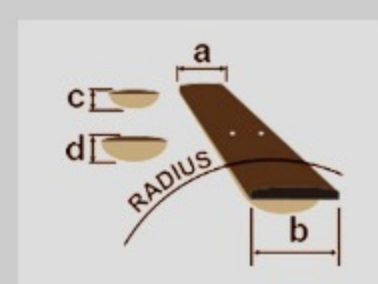

AS2000 ARTSTAR

MADE IN JAPAN

COLOR VARIATION : 
BS : Brown Sunburst

SHARE :  

SPEC

SPECS

neck type	AS Artstar / 3pc African Mahogany/S-TECH WOOD Roasted Maple / Set-in neck
top/back/side	Figured Anigre top / Figured Anigre back / Figured Anigre sides
fretboard	Bound Ebony fretboard / Acrylic & Abalone block inlay
fret	Medium frets / Prestige fret edge treatment
number of frets	22
bridge	Gotoh® 510BN bridge
string space	10.4mm
tailpiece	Gotoh® GE101A tailpiece
neck pickup	Super 58 (H) neck pickup (Passive/Alnico)
bridge pickup	Super 58 (H) bridge pickup (Passive/Alnico)
factory tuning	1E,2B,3G,4D,5A,6E
string gauge	.013/.016/.022/.032/.042/.052
nut	Bone nut
hardware color	Gold

NECK DIMENSIONS

Scale :	628mm/24.7"
a : Width	43mm at NUT
b : Width	57mm at 22F
c : Thickness	20mm at 1F
d : Thickness	22mm at 12F
Radius :	305mmR

DESCRIPTION +

BODY DIMENSIONS

a : Length	18 1/4"
b : Width	15 3/4"
c : Max Depth	2 5/8"

DESCRIPTION +

SWITCHING SYSTEM

DESCRIPTION +

CONTROLS

DESCRIPTION +

OTHER FEATURES

Recommended Bag	ISHB724-BK
Tri-sound switch (for neck pickup)	
Gotoh® machine heads	
Hardshell case included	