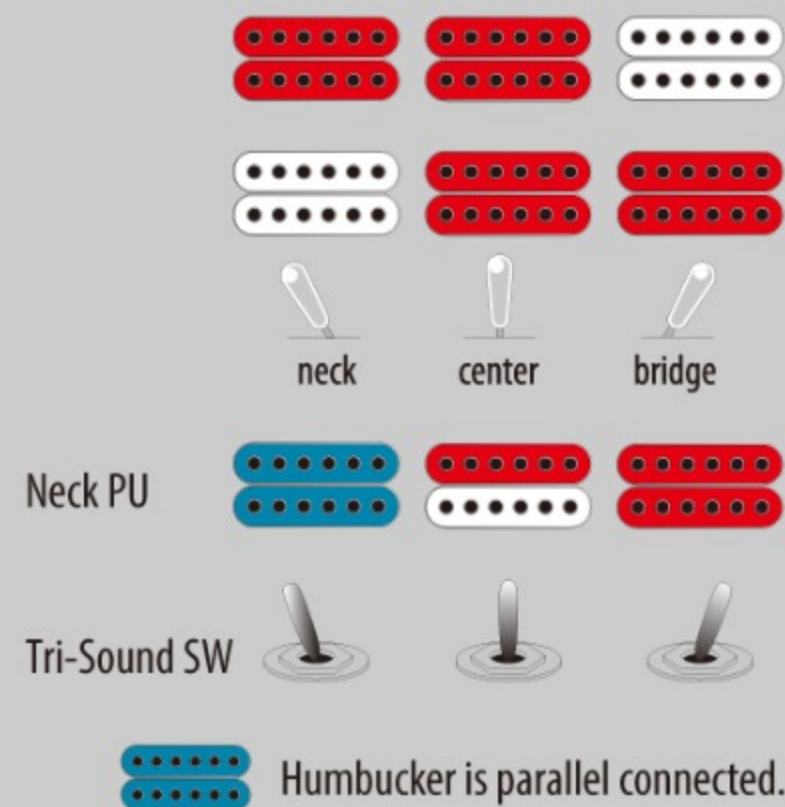

AS200 ARTSTAR

MADE IN JAPAN

VYS : Vintage Yellow Sunburst

COLOR VARIATION :

SHARE :

SPEC

SPEC

neck type	AS Artstar / African Mahogany / set-in neck
top/back/side	Figured Anigre top / Figured Anigre back / Figured Anigre sides
fretboard	Bound Ebony fretboard / Acrylic & Abalone block inlay
fret	Medium frets / Prestige fret edge treatment
number of frets	22
bridge	Gotoh® 510BN bridge
string space	10.4mm
tailpiece	Gotoh® GE101A tailpiece
neck pickup	Super 58 (H) neck pickup (Passive/Alnico)
bridge pickup	Super 58 (H) bridge pickup (Passive/Alnico)
factory tuning	1E,2B,3G,4D,5A,6E
string gauge	.013/.016/.022/.032/.042/.052
nut	Bone nut
hardware color	Gold

NECK DIMENSIONS

Scale :	628mm/24.7"
a : Width	43mm at NUT
b : Width	56.3mm at 22F
c : Thickness	20mm at 1F
d : Thickness	22mm at 12F
Radius :	305mmR

BODY DIMENSIONS

a : Length	18 1/4"
b : Width	15 3/4"
c : Max Depth	2 5/8"

SWITCHING SYSTEM

CONTROLS

OTHERS

- Hardshell case included
- Tri-sound switch (for neck pickup)
- Gotoh® machine heads