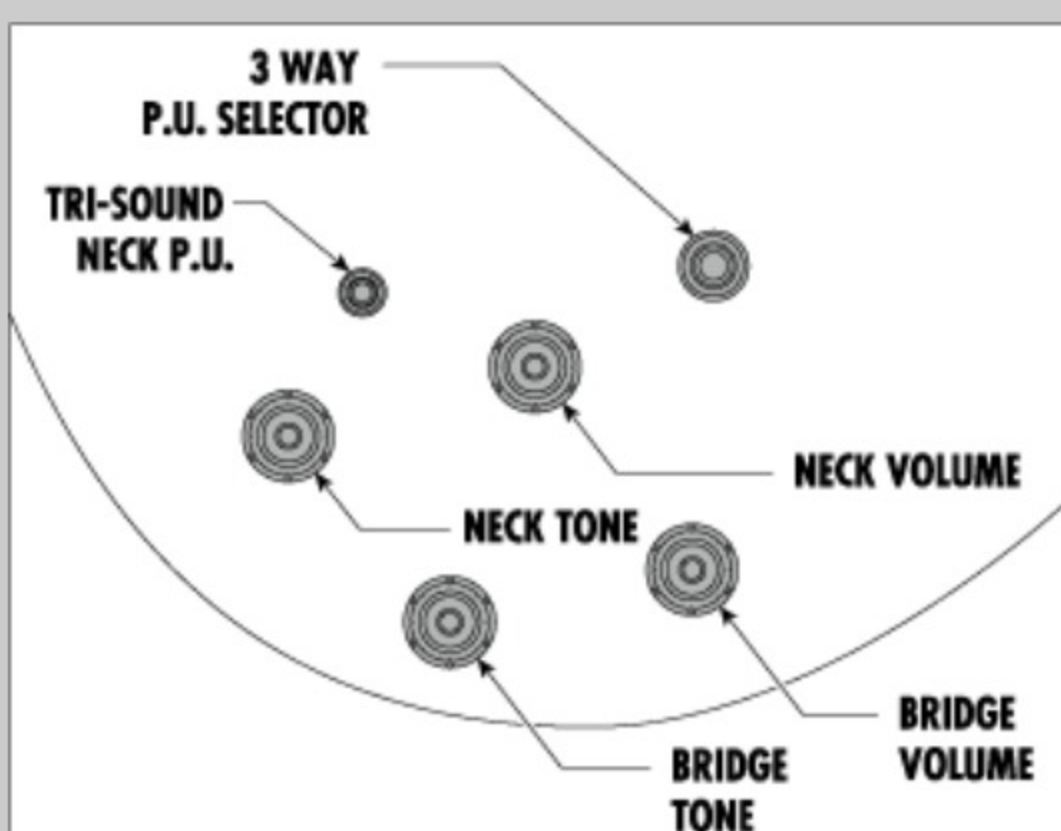

AS200 ARTSTAR

MADE IN JAPAN

VYS : Vintage Yellow Sunburst

COLOR VARIATION :

SHARE :

SPEC

SPEC

neck type	AS Artstar / African Mahogany / set-in neck
top/back/side	Figured Anigre top / Figured Anigre back / Figured Anigre sides
fretboard	Bound Ebony fretboard / Acrylic & Abalone block inlay
fret	Medium frets / Prestige fret edge treatment
number of frets	22
bridge	Gotoh® 510BN bridge
string space	10.4mm
tailpiece	Gotoh® GE101A tailpiece
neck pickup	Super 58 (H) neck pickup (Passive/Alnico)
bridge pickup	Super 58 (H) bridge pickup (Passive/Alnico)
factory tuning	1E,2B,3G,4D,5A,6E
string gauge	.013/.016/.022/.032/.042/.052
nut	Bone nut
hardware color	Gold

NECK DIMENSIONS

Scale :	628mm/24.7"
a : Width	43mm at NUT
b : Width	56.3mm at 22F
c : Thickness	20mm at 1F
d : Thickness	22mm at 12F
Radius :	305mmR

BODY DIMENSIONS

a : Length	18 1/4"
b : Width	15 3/4"
c : Max Depth	2 5/8"

SWITCHING SYSTEM

CONTROLS

OTHERS

- Hardshell case included
- Tri-sound switch (for neck pickup)
- Gotoh® machine heads