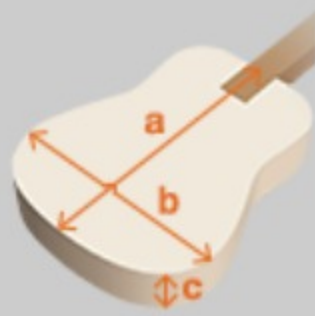

AS200 ARTSTAR

MADE IN JAPAN

VYS : Vintage Yellow Sunburst

COLOR VARIATION :

SHARE :

SPEC

SPEC

neck type	AS Artstar / African Mahogany / set-in neck
top/back/side	Figured Anigre top / Figured Anigre back / Figured Anigre sides
fretboard	Bound Ebony fretboard / Acrylic & Abalone block inlay
fret	Medium frets / Prestige fret edge treatment
number of frets	22
bridge	Gotoh® 510BN bridge
string space	10.4mm
tailpiece	Gotoh® GE101A tailpiece
neck pickup	Super 58 (H) neck pickup (Passive/Alnico)
bridge pickup	Super 58 (H) bridge pickup (Passive/Alnico)
factory tuning	1E,2B,3G,4D,5A,6E
string gauge	.013/.016/.022/.032/.042/.052
nut	Bone nut
hardware color	Gold

NECK DIMENSIONS

Scale :	628mm/24.7"
a : Width	43mm at NUT
b : Width	56.3mm at 22F
c : Thickness	20mm at 1F
d : Thickness	22mm at 12F
Radius :	305mmR

BODY DIMENSIONS

a : Length	18 1/4"
b : Width	15 3/4"
c : Max Depth	2 5/8"

SWITCHING SYSTEM

CONTROLS

OTHERS

- Hardshell case included
- Tri-sound switch (for neck pickup)
- Gotoh® machine heads