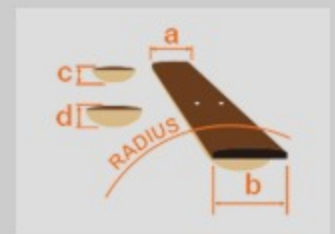

AS200 ARTSTAR

MADE IN JAPAN

VYS : Vintage Yellow Sunburst

COLOR VARIATION :

SHARE :

SPEC

SPEC

neck type	AS Artstar / African Mahogany / set-in neck
top/back/side	Figured Anigre top / Figured Anigre back / Figured Anigre sides
fretboard	Bound Ebony fretboard / Acrylic & Abalone block inlay
fret	Medium frets / Prestige fret edge treatment
number of frets	22
bridge	Gotoh® 510BN bridge
string space	10.4mm
tailpiece	Gotoh® GE101A tailpiece
neck pickup	Super 58 (H) neck pickup (Passive/Alnico)
bridge pickup	Super 58 (H) bridge pickup (Passive/Alnico)
factory tuning	1E,2B,3G,4D,5A,6E
string gauge	.013/.016/.022/.032/.042/.052
nut	Bone nut
hardware color	Gold

NECK DIMENSIONS

Scale :	628mm/24.7"
a : Width	43mm at NUT
b : Width	56.3mm at 22F
c : Thickness	20mm at 1F
d : Thickness	22mm at 12F
Radius :	305mmR

BODY DIMENSIONS

a : Length	18 1/4"
b : Width	15 3/4"
c : Max Depth	2 5/8"

SWITCHING SYSTEM

CONTROLS

OTHERS

- Hardshell case included
- Tri-sound switch (for neck pickup)
- Gotoh® machine heads