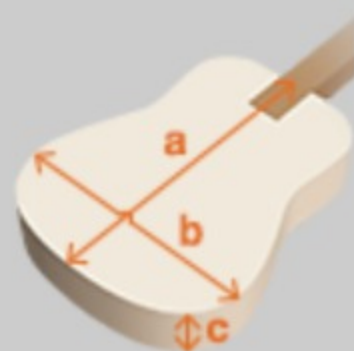

AS200 01 ARTSTAR

MADE IN JAPAN

VYS : Vintage Yellow Sunburst

COLOR VARIATION :

SHARE : [f](#) [t](#)

SPEC

SPEC

neck type	Artstar AS / African Mahogany / set-in neck
top/back/side	Flamed Maple top / Flamed Maple back / Flamed Maple sides
fretboard	Bound Ebony / Acrylic & Abalone block inlay
fret	Medium frets / Prestige fret edge treatment
bridge	Gotoh® 510BN bridge
string space	10.4mm
tailpiece	Gotoh® GE101A tailpiece
neck pickup	Super 58 (H) neck pickup (Passive/Alnico)
bridge pickup	Super 58 (H) bridge pickup (Passive/Alnico)
factory tuning	1E, 2B, 3G, 4D, 5A, 6E
string gauge	.013/.016/.022/.032/.042/.052
nut	Bone nut
hardware color	Gold

NECK DIMENSIONS

Scale :	628mm/24.7"
a : Width	43mm at NUT
b : Width	57mm at 22F
c : Thickness	20mm at 1F
d : Thickness	22mm at 12F
Radius :	305mmR

BODY DIMENSIONS

a : Length	18 1/4"
b : Width	15 3/4"
c : Max Depth	2 5/8"

SWITCHING SYSTEM

CONTROLS

OTHERS

- Tri-Sound switch for neck pickup
- Hardshell case included