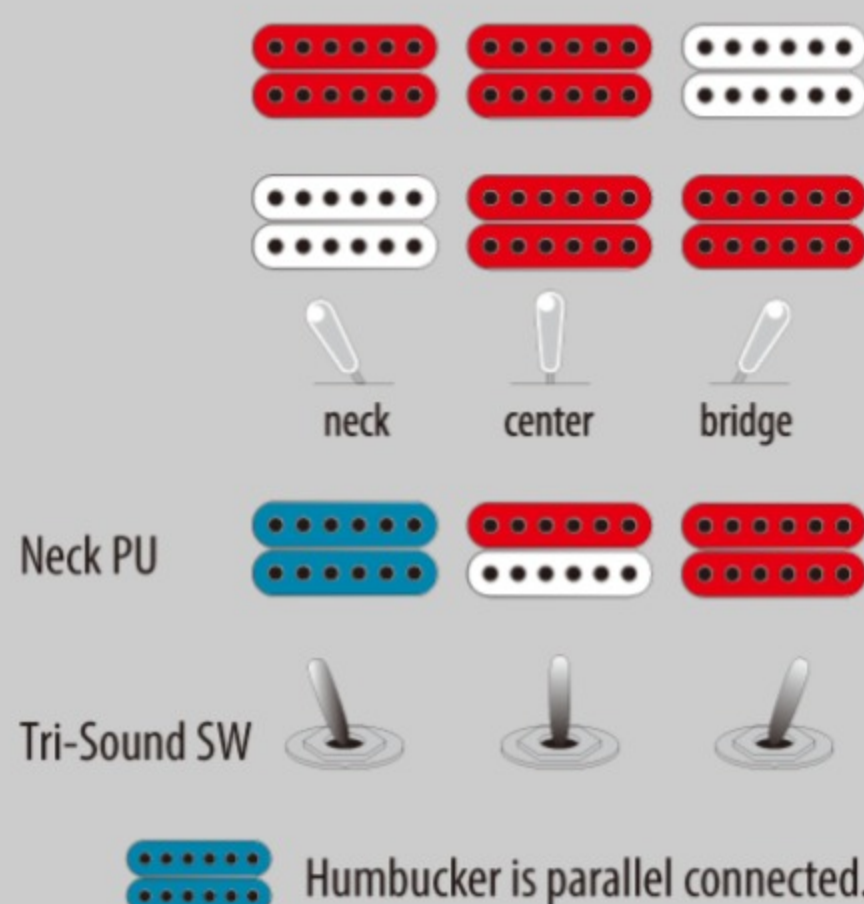

AS200 01 ARTSTAR

MADE IN JAPAN

VYS : Vintage Yellow Sunburst

COLOR VARIATION :

SHARE : [f](#) [t](#)

SPEC

SPEC

neck type	Artstar AS / African Mahogany / set-in neck
top/back/side	Flamed Maple top / Flamed Maple back / Flamed Maple sides
fretboard	Bound Ebony / Acrylic & Abalone block inlay
fret	Medium frets / Prestige fret edge treatment
bridge	Gotoh® 510BN bridge
string space	10.4mm
tailpiece	Gotoh® GE101A tailpiece
neck pickup	Super 58 (H) neck pickup (Passive/Alnico)
bridge pickup	Super 58 (H) bridge pickup (Passive/Alnico)
factory tuning	1E, 2B, 3G, 4D, 5A, 6E
string gauge	.013/.016/.022/.032/.042/.052
nut	Bone nut
hardware color	Gold

NECK DIMENSIONS

Scale :	628mm/24.7"
a : Width	43mm at NUT
b : Width	57mm at 22F
c : Thickness	20mm at 1F
d : Thickness	22mm at 12F
Radius :	305mmR

BODY DIMENSIONS

a : Length	18 1/4"
b : Width	15 3/4"
c : Max Depth	2 5/8"

SWITCHING SYSTEM

CONTROLS

OTHERS

- Tri-Sound switch for neck pickup
- Hardshell case included