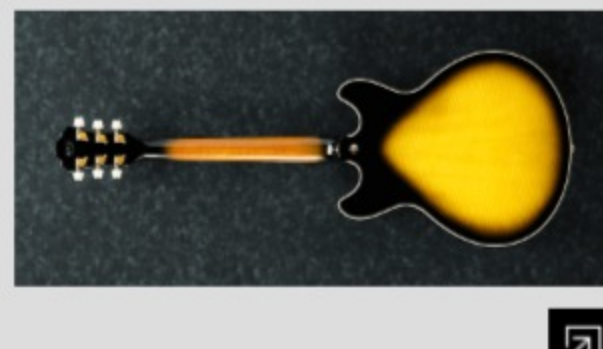

AS200 01 ARTSTAR

MADE IN JAPAN

VYS : Vintage Yellow Sunburst

COLOR VARIATION :

SHARE : [f](#) [t](#)

SPEC

SPEC

neck type	Artstar AS / African Mahogany / set-in neck
top/back/side	Flamed Maple top / Flamed Maple back / Flamed Maple sides
fretboard	Bound Ebony / Acrylic & Abalone block inlay
fret	Medium frets / Prestige fret edge treatment
bridge	Gotoh® 510BN bridge
string space	10.4mm
tailpiece	Gotoh® GE101A tailpiece
neck pickup	Super 58 (H) neck pickup (Passive/Alnico)
bridge pickup	Super 58 (H) bridge pickup (Passive/Alnico)
factory tuning	1E, 2B, 3G, 4D, 5A, 6E
string gauge	.013/.016/.022/.032/.042/.052
nut	Bone nut
hardware color	Gold

NECK DIMENSIONS

Scale :	628mm/24.7"
a : Width	43mm at NUT
b : Width	57mm at 22F
c : Thickness	20mm at 1F
d : Thickness	22mm at 12F
Radius :	305mmR

BODY DIMENSIONS

a : Length	18 1/4"
b : Width	15 3/4"
c : Max Depth	2 5/8"

SWITCHING SYSTEM

CONTROLS

OTHERS

- Tri-Sound switch for neck pickup
- Hardshell case included