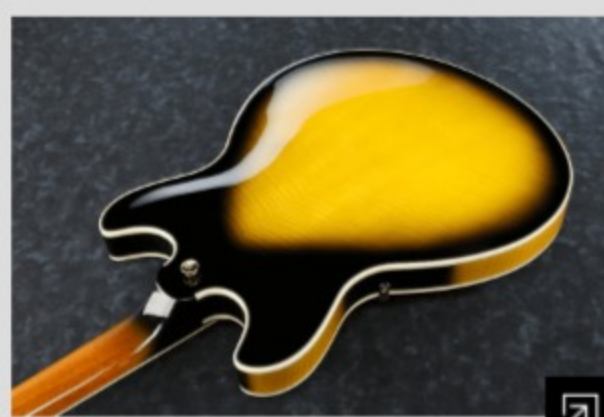

AS200 01 ARTSTAR

MADE IN JAPAN

VYS : Vintage Yellow Sunburst

COLOR VARIATION :

SHARE : [f](#) [t](#)

SPEC

SPEC

neck type	Artstar AS / African Mahogany / set-in neck
top/back/side	Flamed Maple top / Flamed Maple back / Flamed Maple sides
fretboard	Bound Ebony / Acrylic & Abalone block inlay
fret	Medium frets / Prestige fret edge treatment
bridge	Gotoh® 510BN bridge
string space	10.4mm
tailpiece	Gotoh® GE101A tailpiece
neck pickup	Super 58 (H) neck pickup (Passive/Alnico)
bridge pickup	Super 58 (H) bridge pickup (Passive/Alnico)
factory tuning	1E, 2B, 3G, 4D, 5A, 6E
string gauge	.013/.016/.022/.032/.042/.052
nut	Bone nut
hardware color	Gold

SWITCHING SYSTEM

CONTROLS

OTHERS

- Tri-Sound switch for neck pickup
- Hardshell case included