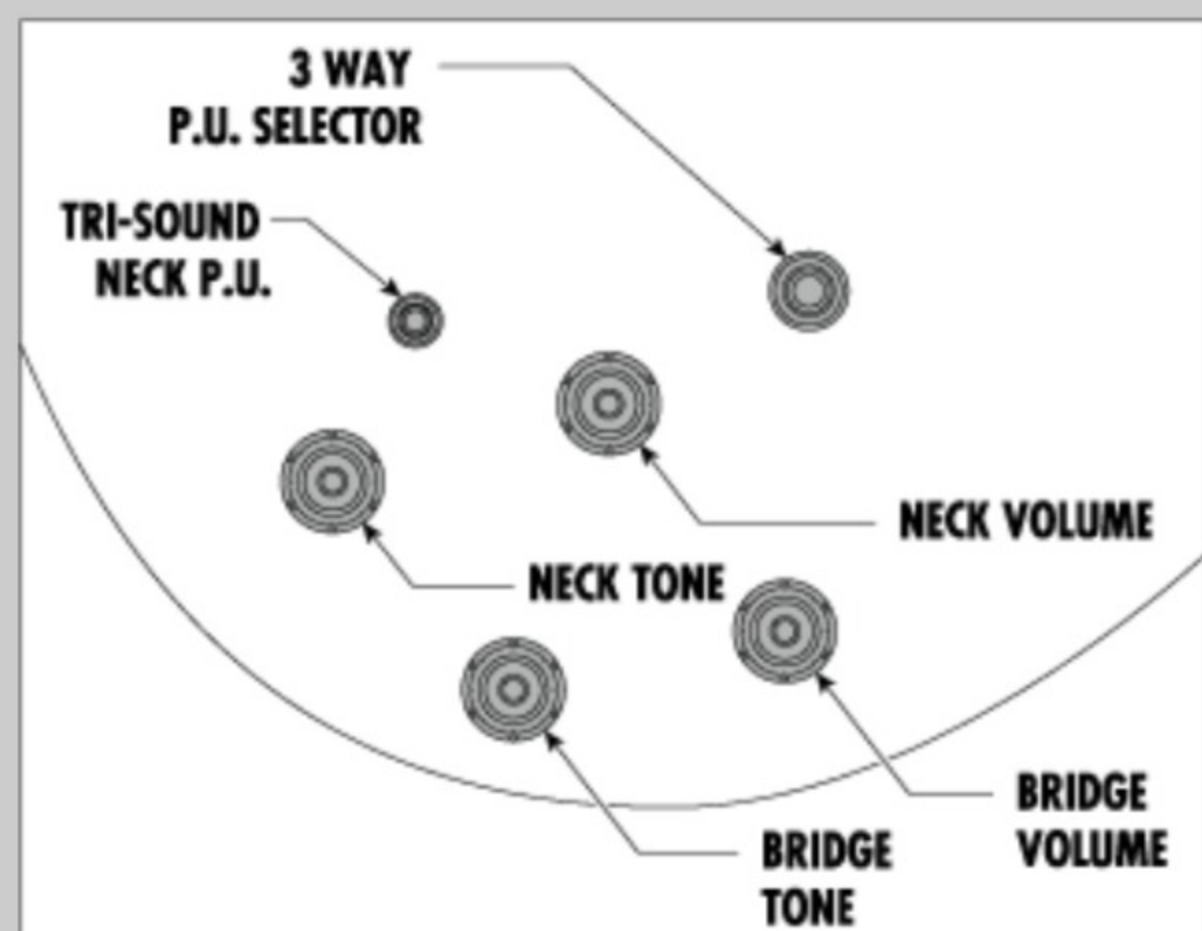

AS200 01 ARTSTAR

MADE IN JAPAN

VYS : Vintage Yellow Sunburst

COLOR VARIATION :

SHARE : [f](#) [t](#)

SPEC

SPEC

neck type	Artstar AS / African Mahogany / set-in neck
top/back/side	Flamed Maple top / Flamed Maple back / Flamed Maple sides
fretboard	Bound Ebony / Acrylic & Abalone block inlay
fret	Medium frets / Prestige fret edge treatment
bridge	Gotoh® 510BN bridge
string space	10.4mm
tailpiece	Gotoh® GE101A tailpiece
neck pickup	Super 58 (H) neck pickup (Passive/Alnico)
bridge pickup	Super 58 (H) bridge pickup (Passive/Alnico)
factory tuning	1E, 2B, 3G, 4D, 5A, 6E
string gauge	.013/.016/.022/.032/.042/.052
nut	Bone nut
hardware color	Gold

NECK DIMENSIONS

Scale :	628mm/24.7"
a : Width	43mm at NUT
b : Width	57mm at 22F
c : Thickness	20mm at 1F
d : Thickness	22mm at 12F
Radius :	305mmR

BODY DIMENSIONS

a : Length	18 1/4"
b : Width	15 3/4"
c : Max Depth	2 5/8"

SWITCHING SYSTEM

CONTROLS

OTHERS

- Tri-Sound switch for neck pickup
- Hardshell case included