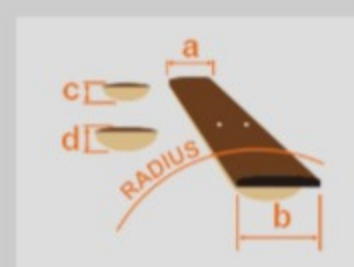

AS200 01 ARTSTAR

MADE IN JAPAN

VYS : Vintage Yellow Sunburst

COLOR VARIATION :

SHARE : [f](#) [t](#)

SPEC

SPEC

neck type	Artstar AS / African Mahogany / set-in neck
top/back/side	Flamed Maple top / Flamed Maple back / Flamed Maple sides
fretboard	Bound Ebony / Acrylic & Abalone block inlay
fret	Medium frets / Prestige fret edge treatment
bridge	Gotoh® 510BN bridge
string space	10.4mm
tailpiece	Gotoh® GE101A tailpiece
neck pickup	Super 58 (H) neck pickup (Passive/Alnico)
bridge pickup	Super 58 (H) bridge pickup (Passive/Alnico)
factory tuning	1E, 2B, 3G, 4D, 5A, 6E
string gauge	.013/.016/.022/.032/.042/.052
nut	Bone nut
hardware color	Gold

NECK DIMENSIONS

Scale :	628mm/24.7"
a : Width	43mm at NUT
b : Width	57mm at 22F
c : Thickness	20mm at 1F
d : Thickness	22mm at 12F
Radius :	305mmR

BODY DIMENSIONS

a : Length	18 1/4"
b : Width	15 3/4"
c : Max Depth	2 5/8"

SWITCHING SYSTEM

CONTROLS

OTHERS

- Tri-Sound switch for neck pickup
- Hardshell case included