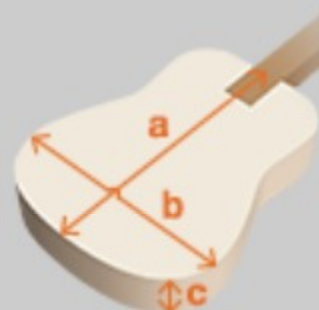

## SPEC

### SPEC

neck type	Artcore AS / Mahogany / set-in neck
top/back/side	Sapele top / Sapele back / Sapele sides
fretboard	Bound Laurel / White dot inlay
fret	Medium frets
bridge	ART-ST bridge
tailpiece	ART-ST tailpiece
neck pickup	Infinity R (H) neck pickup (Passive/Ceramic)
bridge pickup	Infinity R (H) bridge pickup (Passive/Ceramic)
factory tuning	1E, 2B, 3G, 4D, 5A, 6E
string gauge	.010/.013/.017/.026/.036/.046
hardware color	Chrome

### NECK DIMENSIONS

Scale :	628mm/24.7"
a : Width	43mm at NUT
b : Width	57mm at 22F
c : Thickness	21mm1
d : Thickness	24mm at 9F
Radius :	305mm

### BODY DIMENSIONS

a : Length	19 1/4"
b : Width	15 3/4"
c : Max Depth	2 5/8"