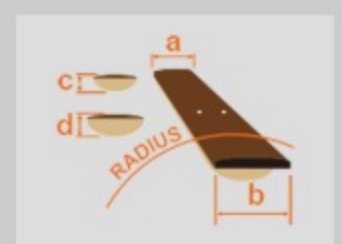

# AS53

TF : Tobacco Flat

COLOR VARIATION :

SHARE : [f](#) [t](#)

### SPEC

neck type	Artcore AS / Mahogany / set-in neck
top/back/side	Sapele top / Sapele back / Sapele sides
fretboard	Bound Laurel / White dot inlay
fret	Medium frets
bridge	ART-ST bridge
tailpiece	ART-ST tailpiece
neck pickup	Infinity R (H) neck pickup (Passive/Ceramic)
bridge pickup	Infinity R (H) bridge pickup (Passive/Ceramic)
factory tuning	1E, 2B, 3G, 4D, 5A, 6E
string gauge	.010/.013/.017/.026/.036/.046
hardware color	Chrome

### NECK DIMENSIONS

Scale :	628mm/24.7"
a : Width	43mm at NUT
b : Width	57mm at 22F
c : Thickness	21mm1
d : Thickness	24mm at 9F
Radius :	305mm

### BODY DIMENSIONS

a : Length	19 1/4"
b : Width	15 3/4"
c : Max Depth	2 5/8"