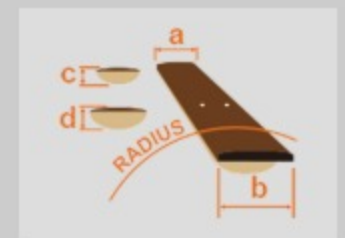

AS53

TKF : Transparent Black Flat

COLOR VARIATION :

SHARE :  

SPEC

SPEC

neck type	Artcore AS / Mahogany / set-in neck
top/back/side	Sapele top / Sapele back / Sapele sides
fretboard	Bound Treated New Zealand Pine / White dot inlay
fret	Medium frets
bridge	ART-ST bridge
tailpiece	ART-ST tailpiece
neck pickup	Infinity R (H) neck pickup (Passive/Ceramic)
bridge pickup	Infinity R (H) bridge pickup (Passive/Ceramic)
hardware color	Chrome

NECK DIMENSIONS

Scale :	628mm/24.7"
a : Width	43mm at NUT
b : Width	57mm at 22F
c : Thickness	21mm1
d : Thickness	24mm at 9F
Radius :	305mm

BODY DIMENSIONS

a : Length	19 1/4"
b : Width	15 3/4"
c : Max Depth	2 5/8"