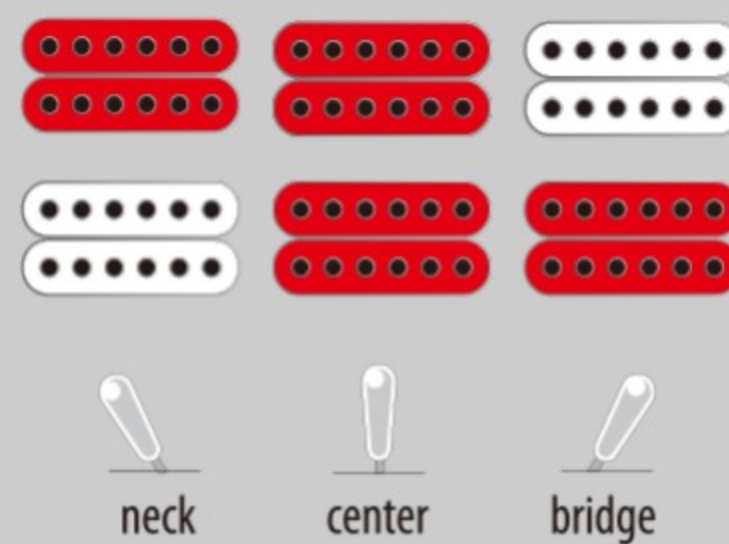

AS53 03

TF : Tobacco Flat

COLOR VARIATION :

SHARE : [f](#) [t](#)

SPEC

SPEC

neck type	AS Artcore / Nyatoh / Set-in neck
top/back/side	Sapele top / Sapele back / Sapele sides
fretboard	Bound Laurel fretboard / White dot inlay
fret	Medium frets
number of frets	22
bridge	ART-ST bridge
string space	10.4mm
tailpiece	ART-ST
neck pickup	Infinity R (H) neck pickup (Passive/Ceramic)
bridge pickup	Infinity R (H) bridge pickup (Passive/Ceramic)
factory tuning	1E,2B,3G,4D,5A,6E
string gauge	.010/.013/.017/.030/.042/.052
nut	Plastic
hardware color	Chrome

NECK DIMENSIONS

Scale :	628mm/24.7"
a : Width	43mm at NUT
b : Width	57mm at 22F
c : Thickness	21mm at 1F
d : Thickness	24mm at 9F
Radius :	305mmR

BODY DIMENSIONS

a : Length	19 1/4"
b : Width	15 3/4"
c : Max Depth	2 5/8"

SWITCHING SYSTEM

CONTROLS

OTHERS

Recommended Case	AS100C
------------------	--------