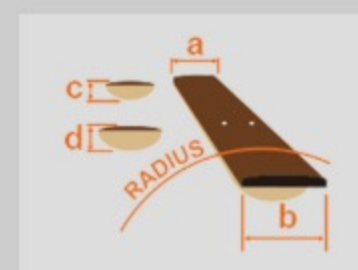

AS53 03

TF : Tobacco Flat

COLOR VARIATION :

SHARE : [f](#) [t](#)

SPEC

SPEC

neck type	AS Artcore / Nyatoh / Set-in neck
top/back/side	Sapele top / Sapele back / Sapele sides
fretboard	Bound Laurel fretboard / White dot inlay
fret	Medium frets
number of frets	22
bridge	ART-ST bridge
string space	10.4mm
tailpiece	ART-ST
neck pickup	Infinity R (H) neck pickup (Passive/Ceramic)
bridge pickup	Infinity R (H) bridge pickup (Passive/Ceramic)
factory tuning	1E,2B,3G,4D,5A,6E
string gauge	.010/.013/.017/.030/.042/.052
nut	Plastic
hardware color	Chrome

NECK DIMENSIONS

Scale :	628mm/24.7"
a : Width	43mm at NUT
b : Width	57mm at 22F
c : Thickness	21mm at 1F
d : Thickness	24mm at 9F
Radius :	305mmR

BODY DIMENSIONS

a : Length	19 1/4"
b : Width	15 3/4"
c : Max Depth	2 5/8"