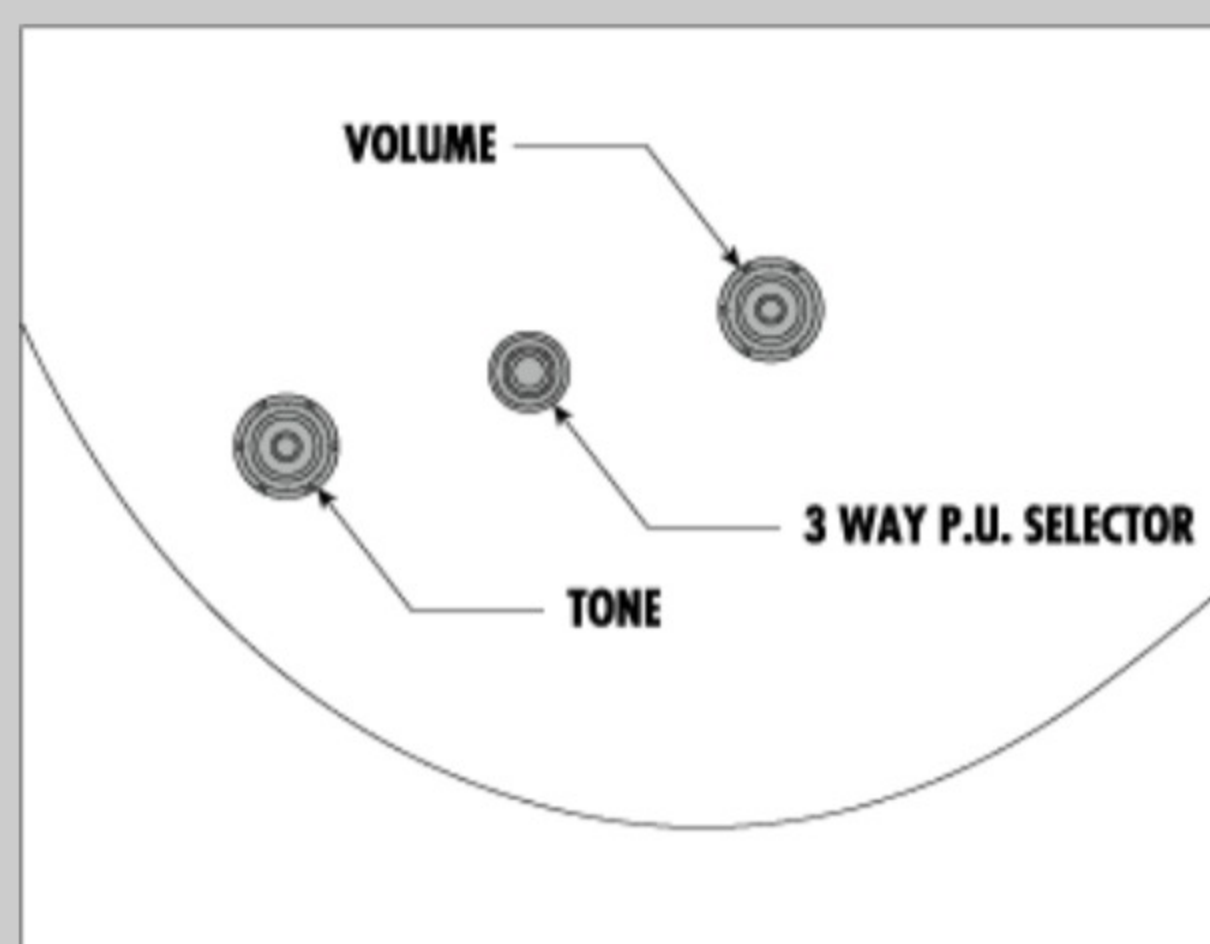

NECK DIMENSIONS

Scale :	628mm/24.7"
a : Width	43mm at NUT
b : Width	57mm at 22F
c : Thickness	21mm at 1F
d : Thickness	24mm at 9F
Radius :	305mmR

BODY DIMENSIONS

a : Length	19 1/4"
b : Width	15 3/4"
c : Max Depth	2 5/8"

SWITCHING SYSTEM

CONTROLS

OTHERS

Recommended Case	AS100C
------------------	--------