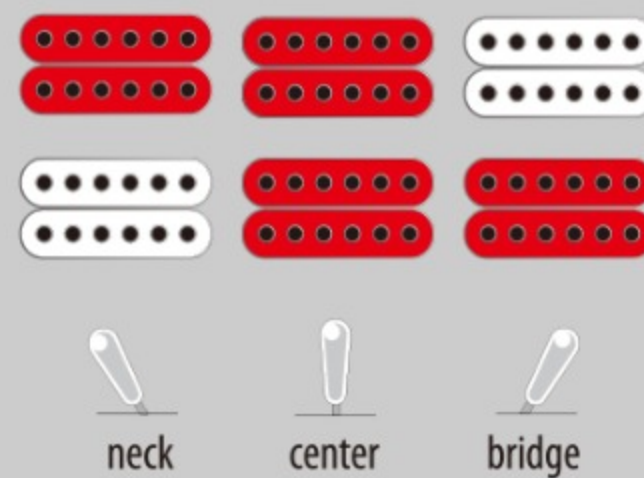

### SPEC

neck type	AS Artcore / Nyatoh / set-in neck
top/back/side	Sapele top / Sapele back / Sapele sides
fretboard	Bound Walnut fretboard / White dot inlay
fret	Medium frets
number of frets	22
bridge	Gibraltar Performer bridge
string space	10.5mm
tailpiece	Quik Change III tailpiece
neck pickup	Infinity R (H) neck pickup (Passive/Ceramic)
bridge pickup	Infinity R (H) bridge pickup (Passive/Ceramic)
factory tuning	1E,2B,3G,4D,5A,6E
string gauge	.010/.013/.017/.030/.042/.052
hardware color	Chrome

### NECK DIMENSIONS

Scale :	628mm/24.7"
a : Width	43mm at NUT
b : Width	57mm at 22F
c : Thickness	21mm at 1F
d : Thickness	24mm at 9F
Radius :	305mmR

### BODY DIMENSIONS

a : Length	19 1/4"
b : Width	15 3/4"
c : Max Depth	2 5/8"

### SWITCHING SYSTEM