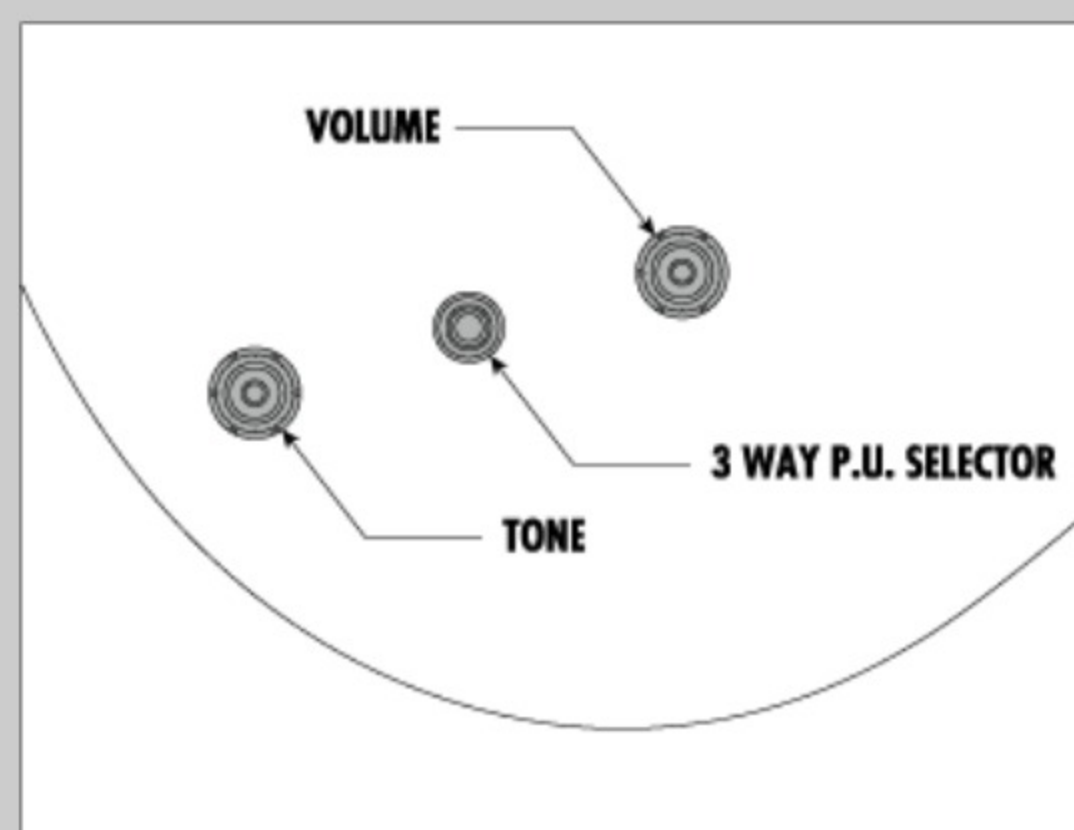

CONTROLS

OTHERS

Recommended Case	AS100C