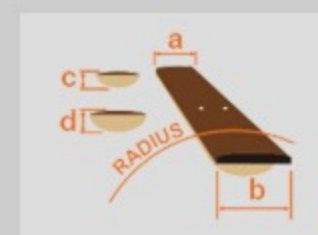

### SPEC

neck type	AS Artcore / Nyatoh / set-in neck
top/back/side	Sapele top / Sapele back / Sapele sides
fretboard	Bound Walnut fretboard / White dot inlay
fret	Medium frets
number of frets	22
bridge	Gibraltar Performer bridge
string space	10.5mm
tailpiece	Quik Change III tailpiece
neck pickup	Infinity R (H) neck pickup (Passive/Ceramic)
bridge pickup	Infinity R (H) bridge pickup (Passive/Ceramic)
factory tuning	1E,2B,3G,4D,5A,6E
string gauge	.010/.013/.017/.030/.042/.052
hardware color	Chrome

### NECK DIMENSIONS

Scale :	628mm/24.7"
a : Width	43mm at NUT
b : Width	57mm at 22F
c : Thickness	21mm at 1F
d : Thickness	24mm at 9F
Radius :	305mmR

### BODY DIMENSIONS

a : Length	19 1/4"
b : Width	15 3/4"
c : Max Depth	2 5/8"