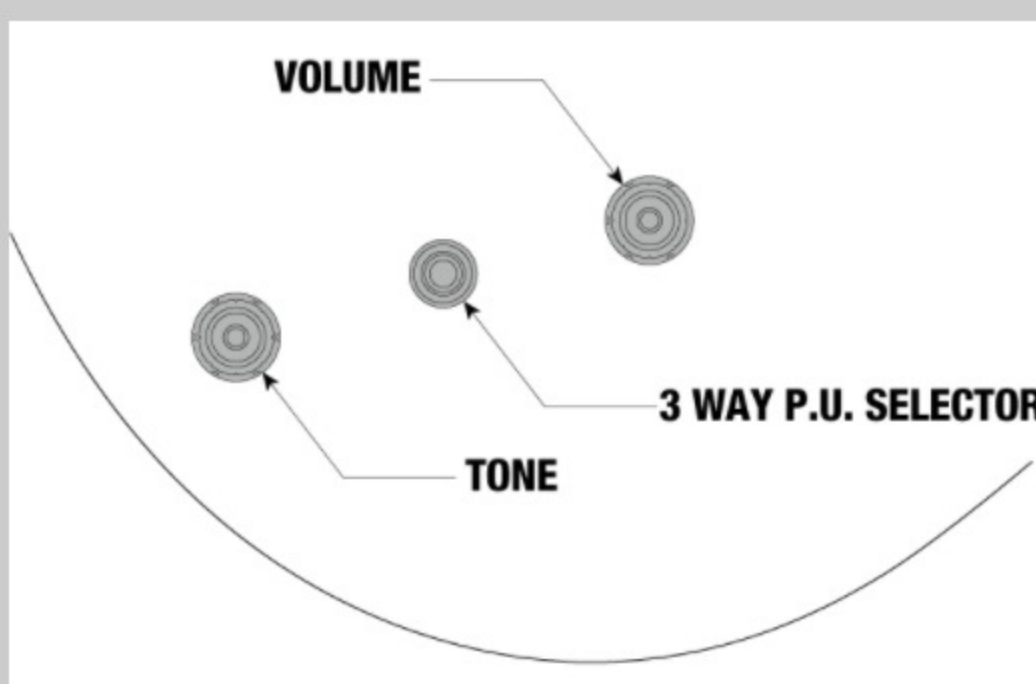

### BODY DIMENSIONS

a : Length	19 1/4"
b : Width	15 3/4"
c : Max Depth	2 5/8"

DESCRIPTION +

### SWITCHING SYSTEM

On Off

DESCRIPTION +

### CONTROLS

DESCRIPTION +