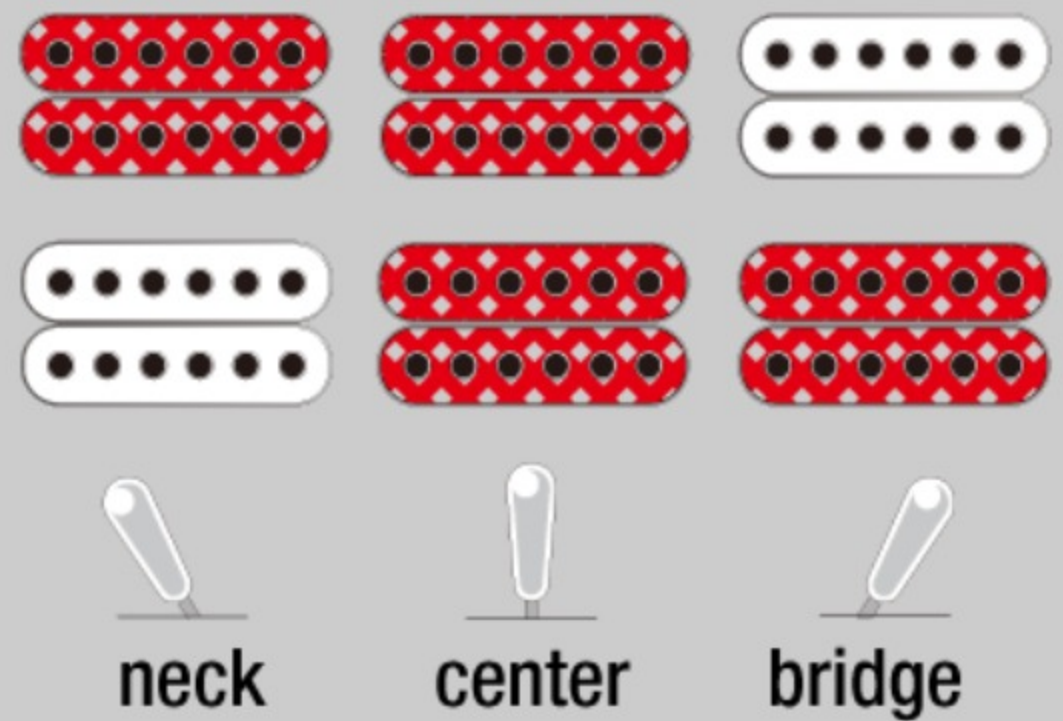

SWITCHING SYSTEM

On Off

DESCRIPTION +