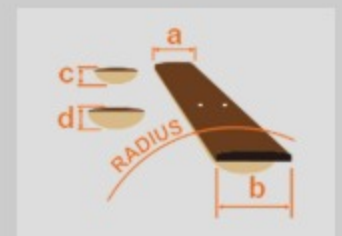

AS53L

TF : Tobacco Flat

COLOR VARIATION :

SHARE :  

SPEC

SPEC

neck type	Artcore AS / Mahogany / set-in neck
top/back/side	Sapele top / Sapele back / Sapele sides
fretboard	Bound Laurel / White dot inlay
fret	Medium frets
bridge	ART-ST bridge
tailpiece	ART-ST tailpiece
neck pickup	Infinity R (H) neck pickup (Passive/Ceramic)
bridge pickup	Infinity R (H) bridge pickup (Passive/Ceramic)
hardware color	Chrome

NECK DIMENSIONS

Scale :	628mm/24.7"
a : Width	43mm at NUT
b : Width	57mm at 22F
c : Thickness	21mm1
d : Thickness	24mm at 9F
Radius :	305mm

BODY DIMENSIONS

a : Length	19 1/4"
b : Width	15 3/4"
c : Max Depth	2 5/8"