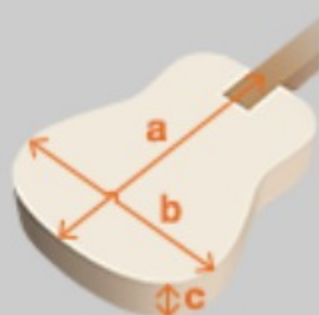

AS53L

TF : Tobacco Flat

COLOR VARIATION :

SHARE :  

SPEC

SPEC

neck type	Artcore AS / Mahogany / set-in neck
top/back/side	Sapele top / Sapele back / Sapele sides
fretboard	Bound Laurel / White dot inlay
fret	Medium frets
bridge	ART-ST bridge
tailpiece	ART-ST tailpiece
neck pickup	Infinity R (H) neck pickup (Passive/Ceramic)
bridge pickup	Infinity R (H) bridge pickup (Passive/Ceramic)
hardware color	Chrome

NECK DIMENSIONS

Scale :	628mm/24.7"
a : Width	43mm at NUT
b : Width	57mm at 22F
c : Thickness	21mm1
d : Thickness	24mm at 9F
Radius :	305mm

BODY DIMENSIONS

a : Length	19 1/4"
b : Width	15 3/4"
c : Max Depth	2 5/8"