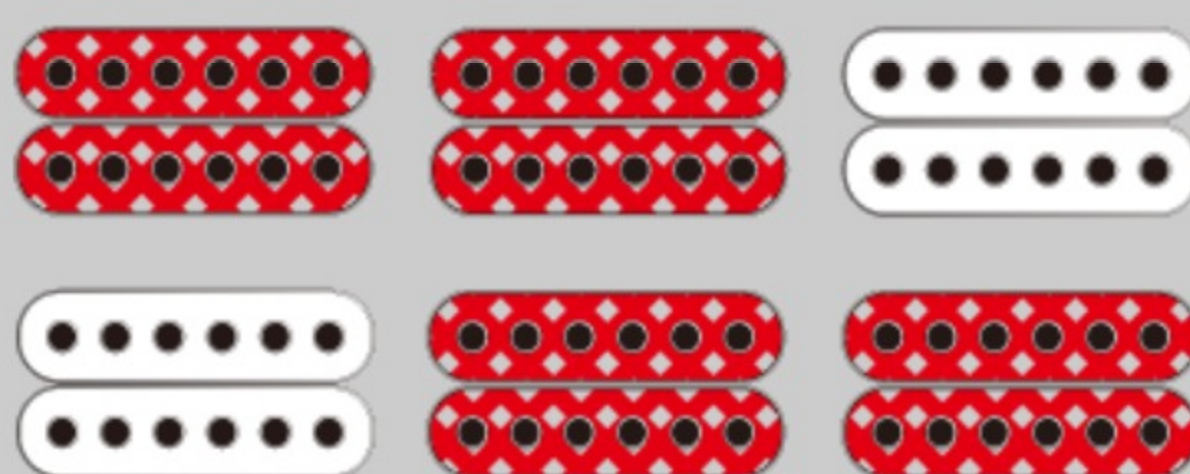

AS53L

COLOR VARIATION : 

TF : Tobacco Flat

SHARE :  

SPEC

SPECS

neck type	AS Artcore / Nyatoh / set-in neck
top/back/side	Sapele top / Sapele back / Sapele sides
fretboard	Bound Walnut fretboard / White dot inlay
fret	Medium frets
number of frets	22
bridge	Gibraltar Performer bridge
string space	10.5mm
tailpiece	Quik Change III tailpiece
neck pickup	Infinity R (H) neck pickup (Passive/Ceramic)
bridge pickup	Infinity R (H) bridge pickup (Passive/Ceramic)
factory tuning	1E,2B,3G,4D,5A,6E
string gauge	.010/.013/.017/.030/.042/.052
hardware color	Chrome

NECK DIMENSIONS

Scale :	628mm/24.7"
a : Width	43mm at NUT
b : Width	57mm at 22F
c : Thickness	21mm at 1F
d : Thickness	24mm at 9F
Radius :	305mmR

DESCRIPTION +

BODY DIMENSIONS

a : Length	19 1/4"
b : Width	15 3/4"
c : Max Depth	2 5/8"

DESCRIPTION +

SWITCHING SYSTEM

DESCRIPTION +

CONTROLS

DESCRIPTION +

OTHER FEATURES

Recommended Case	MS100C
------------------	--------