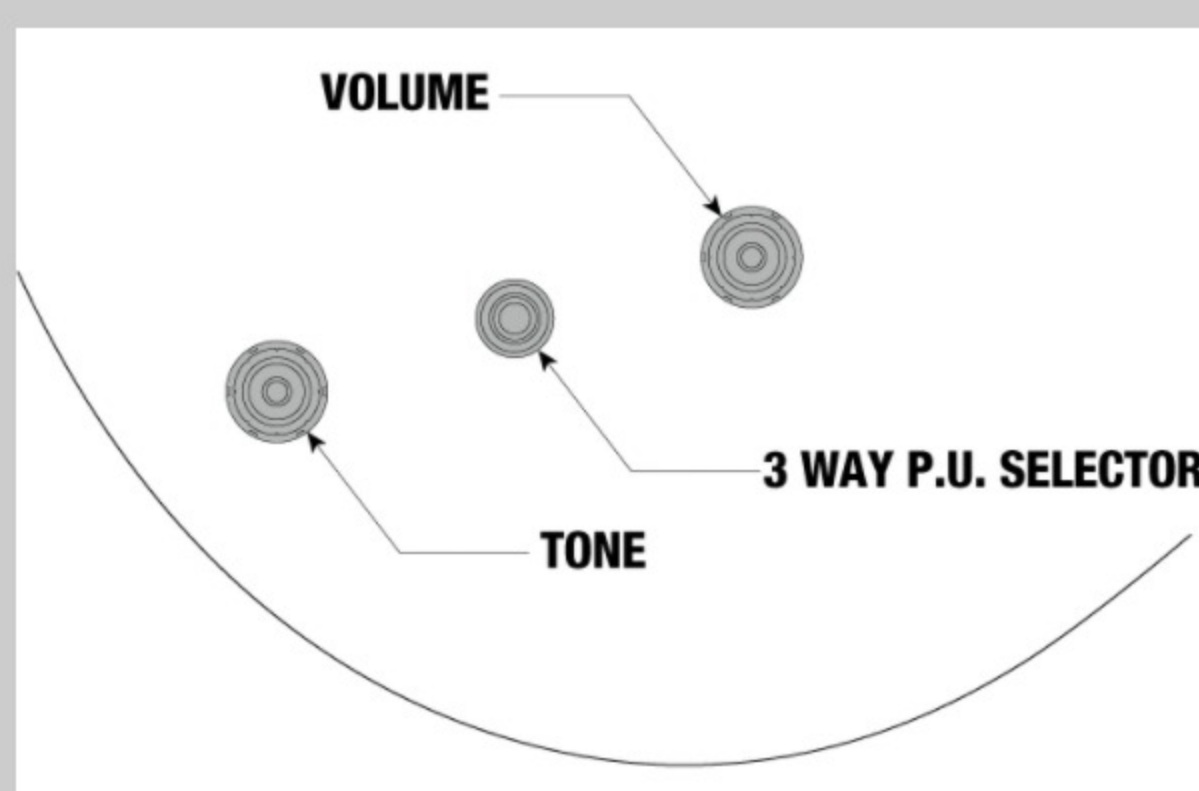

NECK DIMENSIONS

Scale :	628mm/24.7"
a : Width	43mm at NUT
b : Width	57mm at 22F
c : Thickness	21mm at 1F
d : Thickness	24mm at 9F
Radius :	305mmR

DESCRIPTION +

BODY DIMENSIONS

a : Length	19 1/4"
b : Width	15 3/4"
c : Max Depth	2 5/8"

DESCRIPTION +

SWITCHING SYSTEM

DESCRIPTION +

CONTROLS

DESCRIPTION +

OTHER FEATURES

Recommended Case	MS100C
------------------	--------