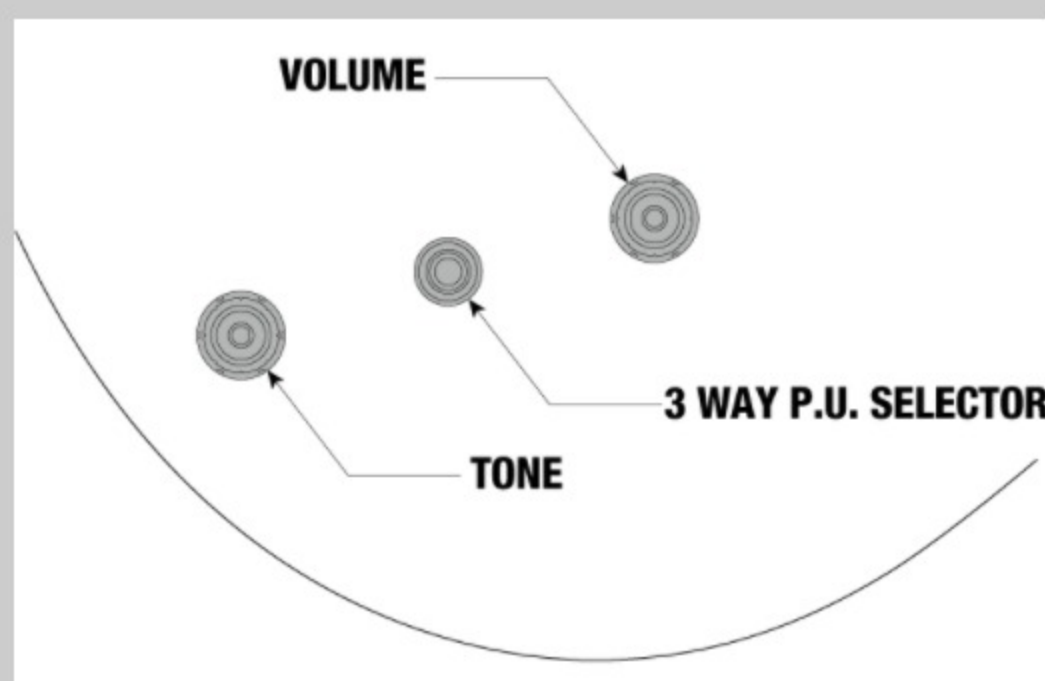

AS53L

COLOR VARIATION :

TF : Tobacco Flat

SHARE :

SPEC

SPECS

neck type	AS Artcore / Nyatoh / Set-in neck
top/back/side	Linden top / Linden back / Linden sides
fretboard	Bound Walnut fretboard / White dot inlay
fret	Medium frets
number of frets	22
bridge	Gibraltar Performer bridge
string space	10.5mm
tailpiece	Quik Change III tailpiece
neck pickup	Infinity R (H) neck pickup (Passive/Ceramic)
bridge pickup	Infinity R (H) bridge pickup (Passive/Ceramic)
factory tuning	1E,2B,3G,4D,5A,6E
string gauge	.010/.013/.017/.030/.042/.052
hardware color	Chrome

NECK DIMENSIONS

Scale :	628mm
a : Width	43mm at NUT
b : Width	57mm at 22F
c : Thickness	21mm at 1F
d : Thickness	24mm at 9F
Radius :	305mmR

DESCRIPTION +

BODY DIMENSIONS

a : Length	19 1/4"
b : Width	15 3/4"
c : Max Depth	2 5/8"

DESCRIPTION +

SWITCHING SYSTEM

DESCRIPTION +

CONTROLS

DESCRIPTION +

OTHER FEATURES

Recommended Case	MS100C
Recommended Bag	IHB541-BK