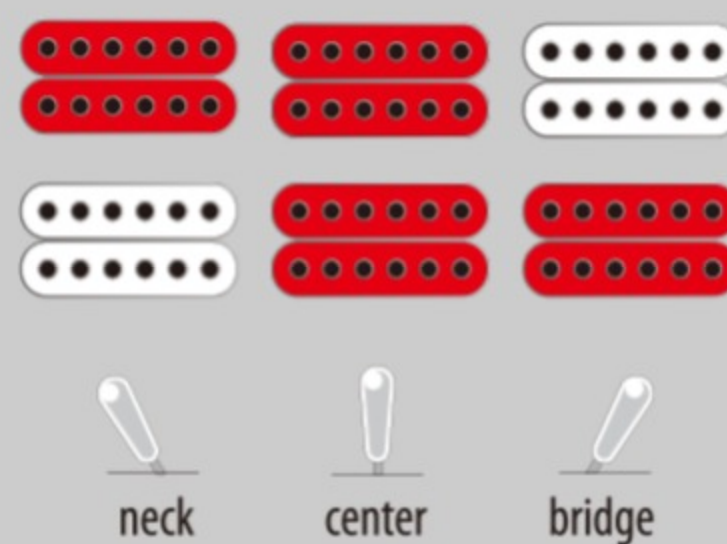

AS63 01

CRP : Coral Pink

COLOR VARIATION : 

SHARE : 

SPEC

SPEC

neck type	AS Artcore / Nyatoh / Set-in neck
top/back/side	Sapele top / Sapele back / Sapele sides
fretboard	Bound Laurel fretboard / White dot inlay
fret	Medium frets
number of frets	22
bridge	ART-ST bridge
string space	10.4mm
tailpiece	ART-ST
neck pickup	Infinity R (H) neck pickup (Passive/Ceramic)
bridge pickup	Infinity R (H) bridge pickup (Passive/Ceramic)
factory tuning	1E,2B,3G,4D,5A,6E
string gauge	.010/.013/.017/.030/.042/.052
nut	Plastic
hardware color	Chrome

NECK DIMENSIONS

Scale :	628mm/24.7"
a : Width	43mm at NUT
b : Width	57mm at 22F
c : Thickness	21mm at 1F
d : Thickness	24mm at 9F
Radius :	305mmR

BODY DIMENSIONS

a : Length	19 1/4"
b : Width	15 3/4"
c : Max Depth	2 5/8"

SWITCHING SYSTEM

CONTROLS

OTHERS

Recommended Case AS100C