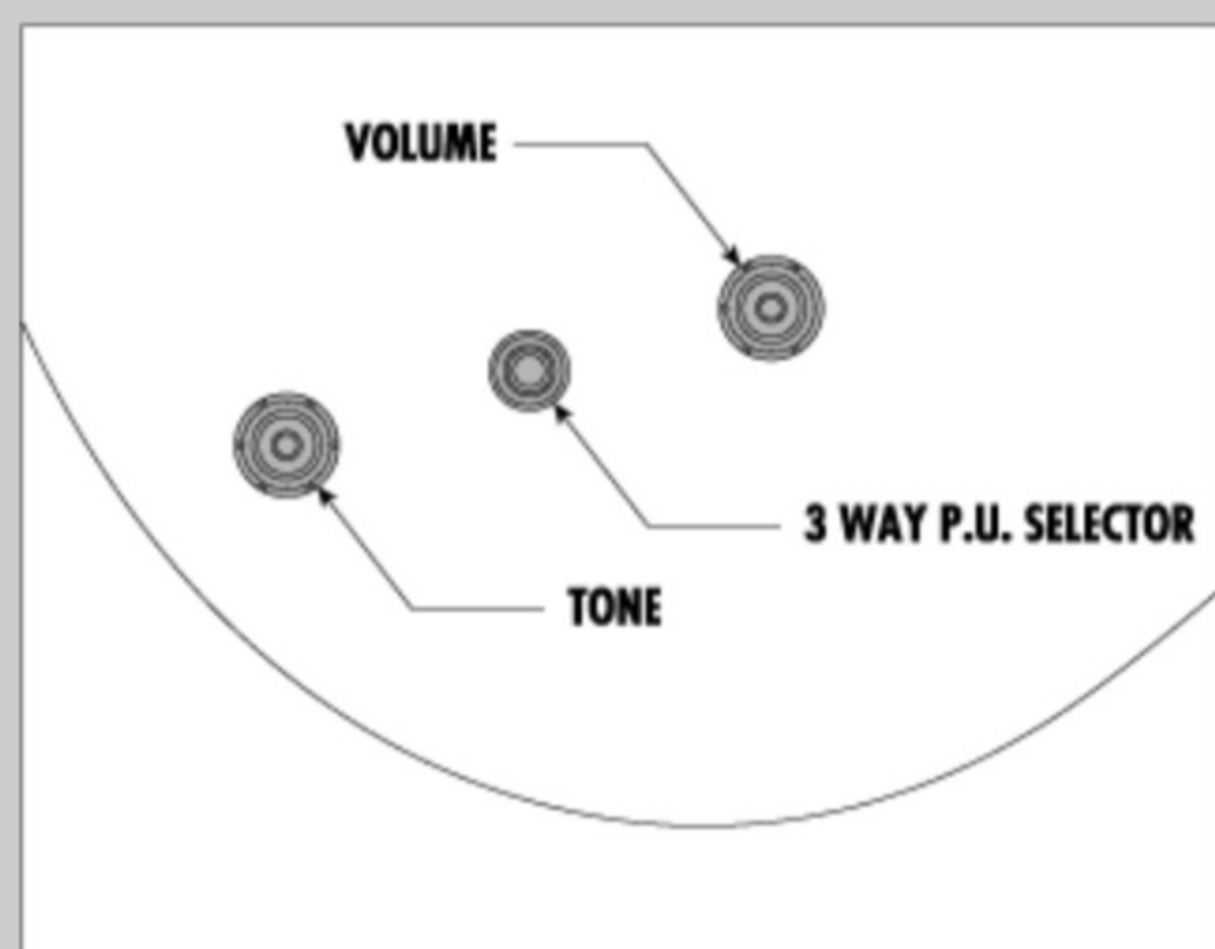

AS63 01

CRP : Coral Pink

COLOR VARIATION : 

SHARE : 

SPEC

SPEC

neck type	AS Artcore / Nyatoh / Set-in neck
top/back/side	Sapele top / Sapele back / Sapele sides
fretboard	Bound Laurel fretboard / White dot inlay
fret	Medium frets
number of frets	22
bridge	ART-ST bridge
string space	10.4mm
tailpiece	ART-ST
neck pickup	Infinity R (H) neck pickup (Passive/Ceramic)
bridge pickup	Infinity R (H) bridge pickup (Passive/Ceramic)
factory tuning	1E,2B,3G,4D,5A,6E
string gauge	.010/.013/.017/.030/.042/.052
nut	Plastic
hardware color	Chrome

NECK DIMENSIONS

Scale :	628mm/24.7"
a : Width	43mm at NUT
b : Width	57mm at 22F
c : Thickness	21mm at 1F
d : Thickness	24mm at 9F
Radius :	305mmR

BODY DIMENSIONS

a : Length	19 1/4"
b : Width	15 3/4"
c : Max Depth	2 5/8"

SWITCHING SYSTEM

CONTROLS

OTHERS

Recommended Case AS100C