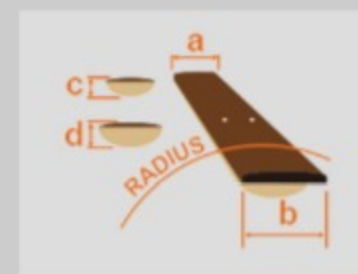

AS63 01

CRP : Coral Pink

COLOR VARIATION : 

SHARE : 

SPEC

SPEC

neck type	AS Artcore / Nyatoh / Set-in neck
top/back/side	Sapele top / Sapele back / Sapele sides
fretboard	Bound Laurel fretboard / White dot inlay
fret	Medium frets
number of frets	22
bridge	ART-ST bridge
string space	10.4mm
tailpiece	ART-ST
neck pickup	Infinity R (H) neck pickup (Passive/Ceramic)
bridge pickup	Infinity R (H) bridge pickup (Passive/Ceramic)
factory tuning	1E,2B,3G,4D,5A,6E
string gauge	.010/.013/.017/.030/.042/.052
nut	Plastic
hardware color	Chrome

NECK DIMENSIONS

Scale :	628mm/24.7"
a : Width	43mm at NUT
b : Width	57mm at 22F
c : Thickness	21mm at 1F
d : Thickness	24mm at 9F
Radius :	305mmR

BODY DIMENSIONS

a : Length	19 1/4"
b : Width	15 3/4"
c : Max Depth	2 5/8"