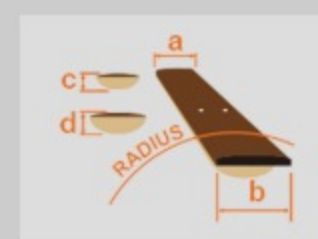

AS63

SFG : Sea Foam Green

COLOR VARIATION :

SHARE :  

SPEC

SPEC

neck type	AS Artcore / Nyatoh / set-in neck
top/back/side	Sapele top / Sapele back / Sapele sides
fretboard	Bound Walnut fretboard / White dot inlay
fret	Medium frets
number of frets	22
bridge	Gibraltar Performer bridge
string space	10.5mm
tailpiece	Quik Change III tailpiece
neck pickup	Infinity R (H) neck pickup (Passive/Ceramic)
bridge pickup	Infinity R (H) bridge pickup (Passive/Ceramic)
factory tuning	1E,2B,3G,4D,5A,6E
string gauge	.010/.013/.017/.030/.042/.052
hardware color	Chrome

NECK DIMENSIONS

Scale :	628mm/24.7"
a : Width	43mm at NUT
b : Width	57mm at 22F
c : Thickness	21mm at 1F
d : Thickness	24mm at 9F
Radius :	305mmR

BODY DIMENSIONS

a : Length	19 1/4"
b : Width	15 3/4"
c : Max Depth	2 5/8"