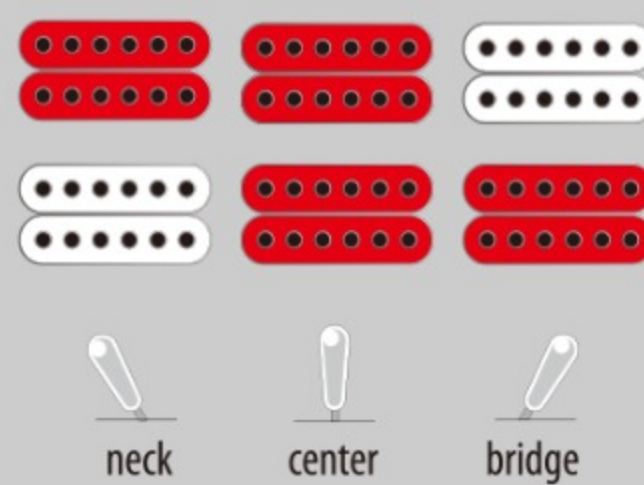

AS63

SFG : Sea Foam Green

COLOR VARIATION :

SHARE :  

SPEC

SPEC

neck type	AS Artcore / Nyatoh / set-in neck
top/back/side	Sapele top / Sapele back / Sapele sides
fretboard	Bound Walnut fretboard / White dot inlay
fret	Medium frets
number of frets	22
bridge	Gibraltar Performer bridge
string space	10.5mm
tailpiece	Quik Change III tailpiece
neck pickup	Infinity R (H) neck pickup (Passive/Ceramic)
bridge pickup	Infinity R (H) bridge pickup (Passive/Ceramic)
factory tuning	1E,2B,3G,4D,5A,6E
string gauge	.010/.013/.017/.030/.042/.052
hardware color	Chrome

NECK DIMENSIONS

Scale :	628mm/24.7"
a : Width	43mm at NUT
b : Width	57mm at 22F
c : Thickness	21mm at 1F
d : Thickness	24mm at 9F
Radius :	305mmR

BODY DIMENSIONS

a : Length	19 1/4"
b : Width	15 3/4"
c : Max Depth	2 5/8"

SWITCHING SYSTEM

CONTROLS

OTHERS

Recommended Case AS100C