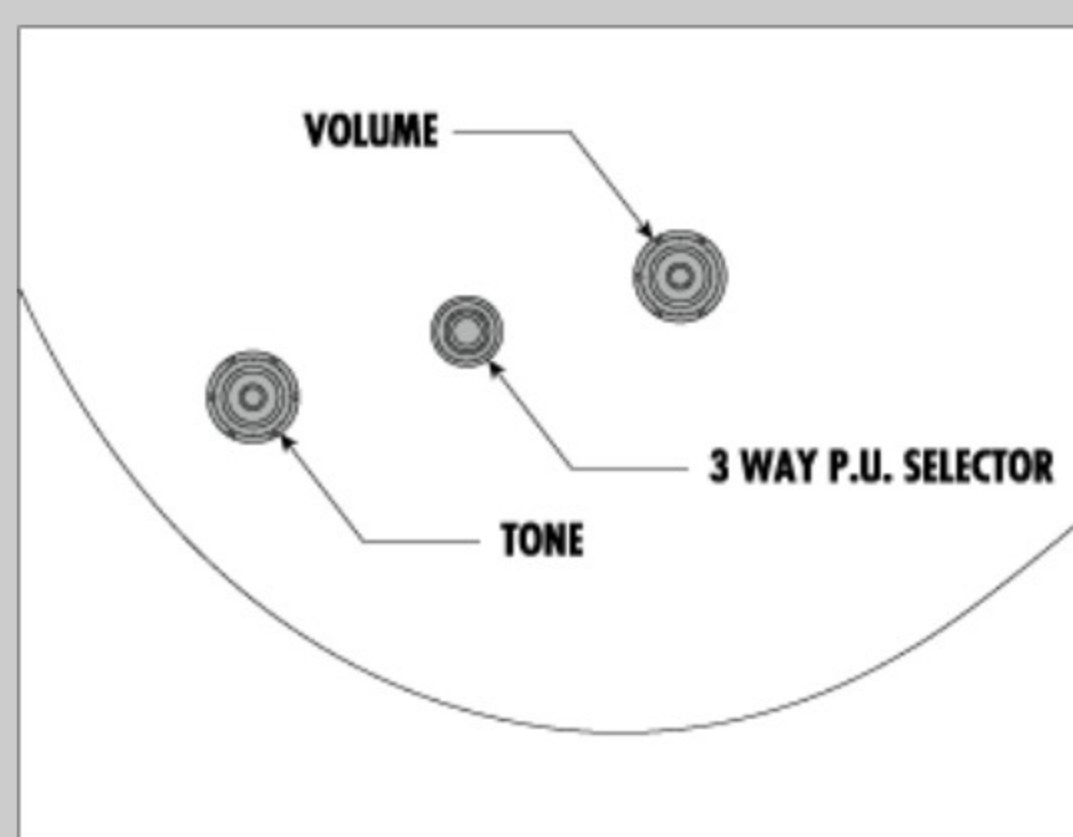

NECK DIMENSIONS

Scale :	628mm/24.7"
a : Width	43mm at NUT
b : Width	57mm at 22F
c : Thickness	21mm at 1F
d : Thickness	24mm at 9F
Radius :	305mmR

BODY DIMENSIONS

a : Length	19 1/4"
b : Width	15 3/4"
c : Max Depth	2 5/8"

SWITCHING SYSTEM

CONTROLS

OTHERS

Recommended Case AS100C