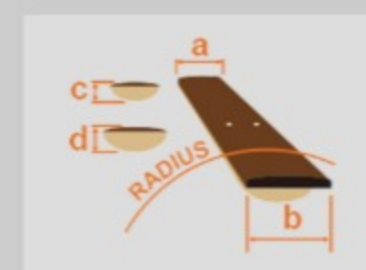

# AS63T 01

SFG : Sea Foam Green

COLOR VARIATION :

SHARE :  

### SPEC

neck type	AS Artcore / Nyatoh / Set-in neck
top/back/side	Sapele top / Sapele back / Sapele sides
fretboard	Bound Laurel fretboard / White dot inlay
fret	Medium frets
number of frets	22
bridge	ART-2 Roller bridge
string space	10.4mm
tailpiece	Bigsby® B70 vibrato
neck pickup	Infinity R (H) neck pickup (Passive/Ceramic)
bridge pickup	Infinity R (H) bridge pickup (Passive/Ceramic)
factory tuning	1E,2B,3G,4D,5A,6E
string gauge	.010/.013/.017/.030/.042/.052
nut	Plastic
hardware color	Chrome

### NECK DIMENSIONS

Scale :	628mm/24.7"
a : Width	43mm at NUT
b : Width	57mm at 22F
c : Thickness	21mm at 1F
d : Thickness	24mm at 9F
Radius :	305mmR

### BODY DIMENSIONS

a : Length	19 1/4"
b : Width	15 3/4"
c : Max Depth	2 5/8"