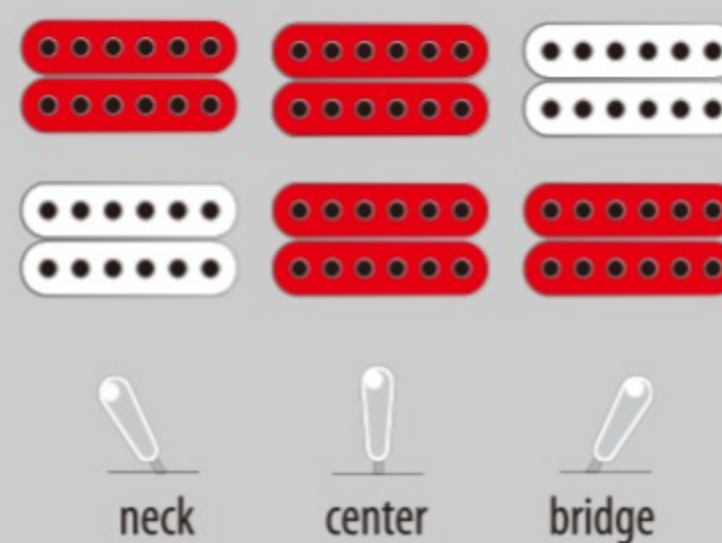

### SPEC

neck type	AS Artcore / Nyatoh / Set-in neck
top/back/side	Sapele top / Sapele back / Sapele sides
fretboard	Bound Laurel fretboard / White dot inlay
fret	Medium frets
number of frets	22
bridge	ART-2 Roller bridge
string space	10.4mm
tailpiece	Bigsby® B70 vibrato
neck pickup	Infinity R (H) neck pickup (Passive/Ceramic)
bridge pickup	Infinity R (H) bridge pickup (Passive/Ceramic)
factory tuning	1E,2B,3G,4D,5A,6E
string gauge	.010/.013/.017/.030/.042/.052
nut	Plastic
hardware color	Chrome

### NECK DIMENSIONS

Scale :	628mm/24.7"
a : Width	43mm at NUT
b : Width	57mm at 22F
c : Thickness	21mm at 1F
d : Thickness	24mm at 9F
Radius :	305mmR

### BODY DIMENSIONS

a : Length	19 1/4"
b : Width	15 3/4"
c : Max Depth	2 5/8"

### SWITCHING SYSTEM