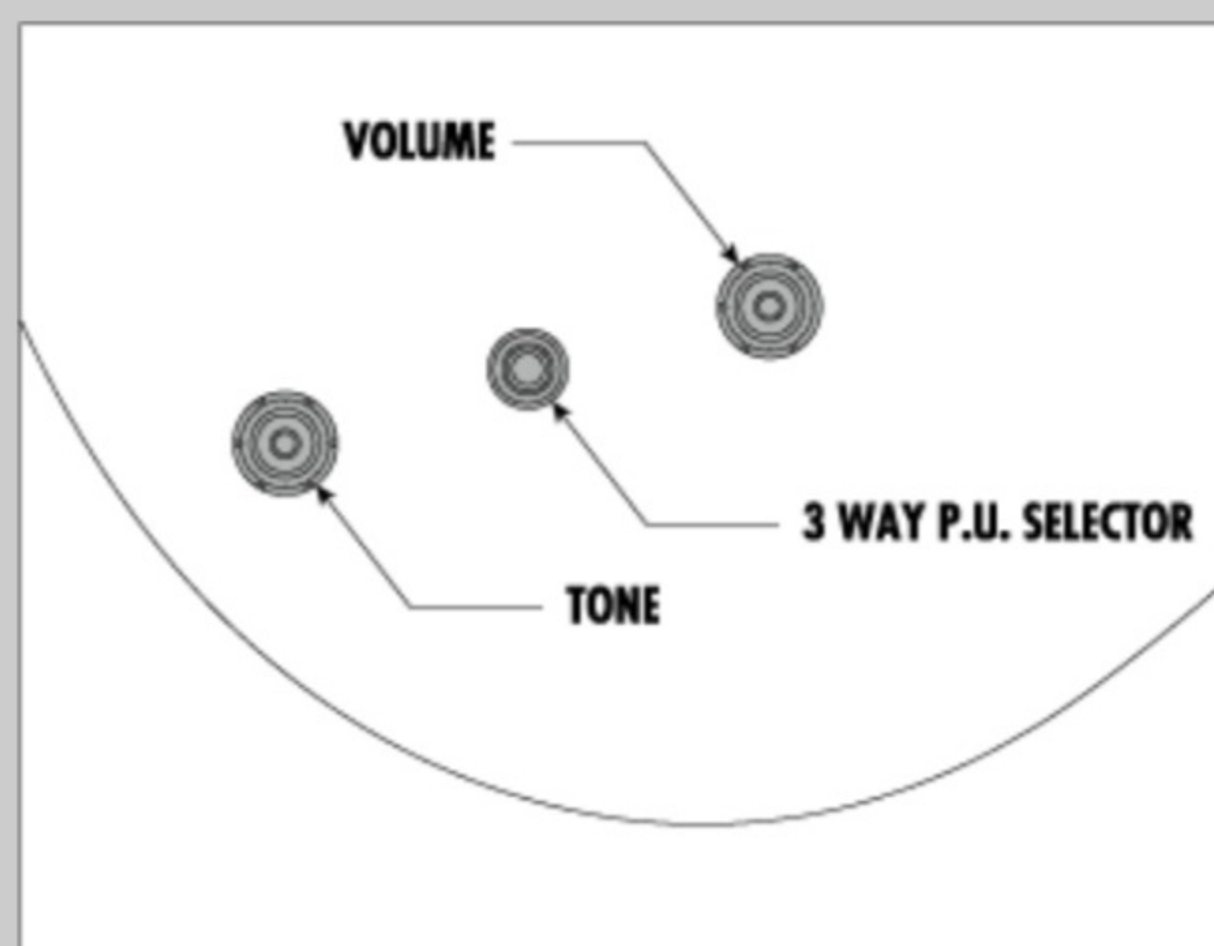

CONTROLS

OTHERS

Recommended Case AS100C