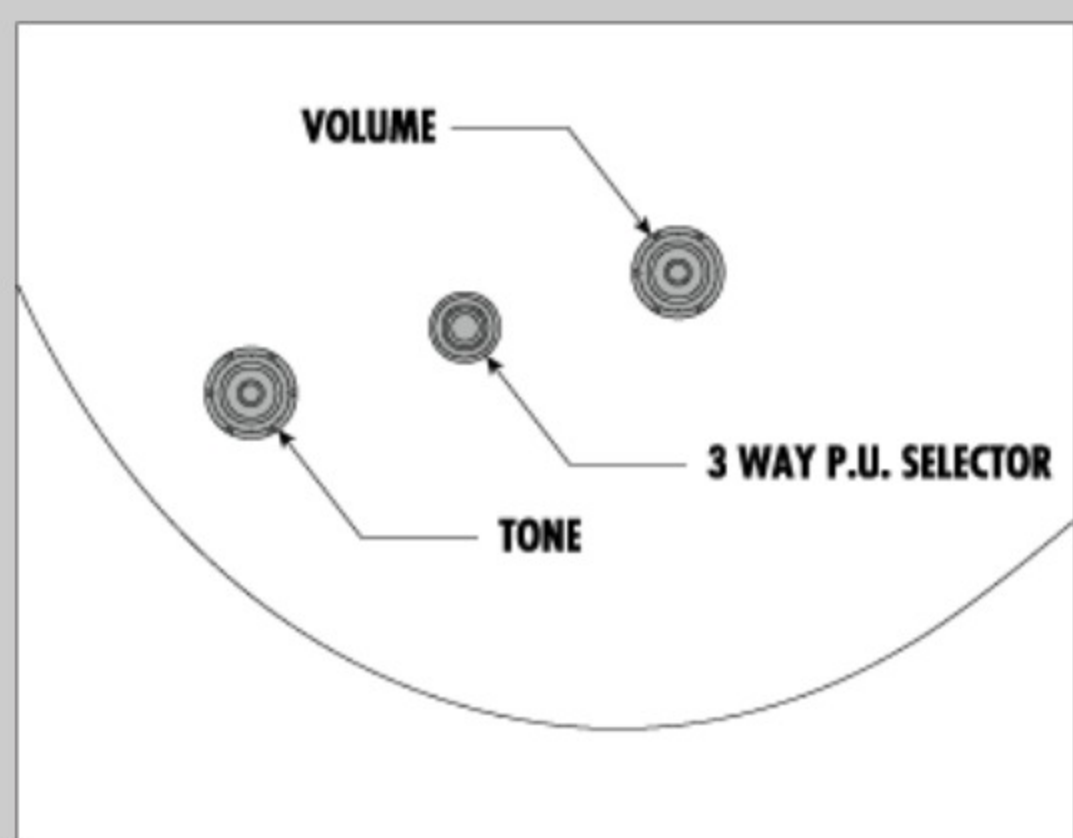

NECK DIMENSIONS

Scale :	628mm/24.7"
a : Width	43mm at NUT
b : Width	57mm at 22F
c : Thickness	21mm at 1F
d : Thickness	24mm at 9F
Radius :	305mmR

BODY DIMENSIONS

a : Length	19 1/4"
b : Width	15 3/4"
c : Max Depth	2 5/8"

SWITCHING SYSTEM

CONTROLS

OTHERS

Recommended Case AS100C