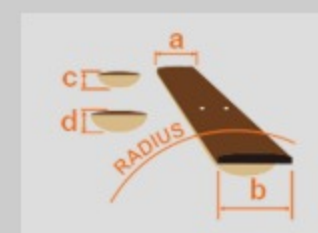

AS63T

SFG : Sea Foam Green

COLOR VARIATION :

SHARE :  

SPEC

SPEC

neck type	AS Artcore / Nyatoh / set-in neck
top/back/side	Sapele top / Sapele back / Sapele sides
fretboard	Bound Walnut fretboard / White dot inlay
fret	Medium frets
number of frets	22
bridge	ART-2 Roller bridge
string space	10.4mm
tailpiece	Bigsby® B70 vibrato tailpiece
neck pickup	Infinity R (H) neck pickup (Passive/Ceramic)
bridge pickup	Infinity R (H) bridge pickup (Passive/Ceramic)
factory tuning	1E,2B,3G,4D,5A,6E
string gauge	.010/.013/.017/.030/.042/.052
hardware color	Chrome

NECK DIMENSIONS

Scale :	628mm/24.7"
a : Width	43mm at NUT
b : Width	57mm at 22F
c : Thickness	21mm at 1F
d : Thickness	24mm at 9F
Radius :	305mmR

BODY DIMENSIONS

a : Length	19 1/4"
b : Width	15 3/4"
c : Max Depth	2 5/8"