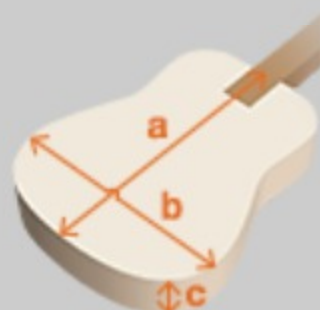

## SPEC

### SPEC

neck type	Artcore AS / Mahogany / set-in neck
top/back/side	Maple top / Maple back / Maple sides
fretboard	Bound Laurel / Acrylic block inlay
fret	Medium frets
bridge	ART-12 bridge
tailpiece	ART-12 tailpiece
neck pickup	Classic Elite (H) neck pickup (Passive/Ceramic)
bridge pickup	Classic Elite (H) bridge pickup (Passive/Ceramic)
factory tuning	1E, 2B, 3G, 4D, 5A, 6E
string gauge	.010/.010/.013/.013/.017/.008/.026/.012/.036/.018/.046/.026
hardware color	Chrome

### NECK DIMENSIONS

Scale :	628mm/24.7"
a : Width	43mm at NUT
b : Width	57mm at 22F
c : Thickness	21mm1
d : Thickness	24mm at 9F
Radius :	305mm

### BODY DIMENSIONS

a : Length	19 1/4"
b : Width	15 3/4"
c : Max Depth	2 5/8"