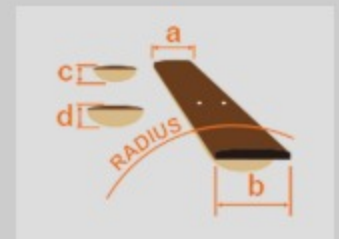

# AS7312

TCD : Transparent Cherry Red

COLOR VARIATION :  

SHARE :  

### SPEC

neck type	Artcore AS / Mahogany / set-in neck
top/back/side	Maple top / Maple back / Maple sides
fretboard	Bound Laurel / Acrylic block inlay
fret	Medium frets
bridge	ART-12 bridge
tailpiece	ART-12 tailpiece
neck pickup	Classic Elite (H) neck pickup (Passive/Ceramic)
bridge pickup	Classic Elite (H) bridge pickup (Passive/Ceramic)
factory tuning	1E, 2B, 3G, 4D, 5A, 6E
string gauge	.010/.010/.013/.013/.017/.008/.026/.012/.036/.018/.046/.026
hardware color	Chrome

### NECK DIMENSIONS

Scale :	628mm/24.7"
a : Width	43mm at NUT
b : Width	57mm at 22F
c : Thickness	21mm1
d : Thickness	24mm at 9F
Radius :	305mm

### BODY DIMENSIONS

a : Length	19 1/4"
b : Width	15 3/4"
c : Max Depth	2 5/8"