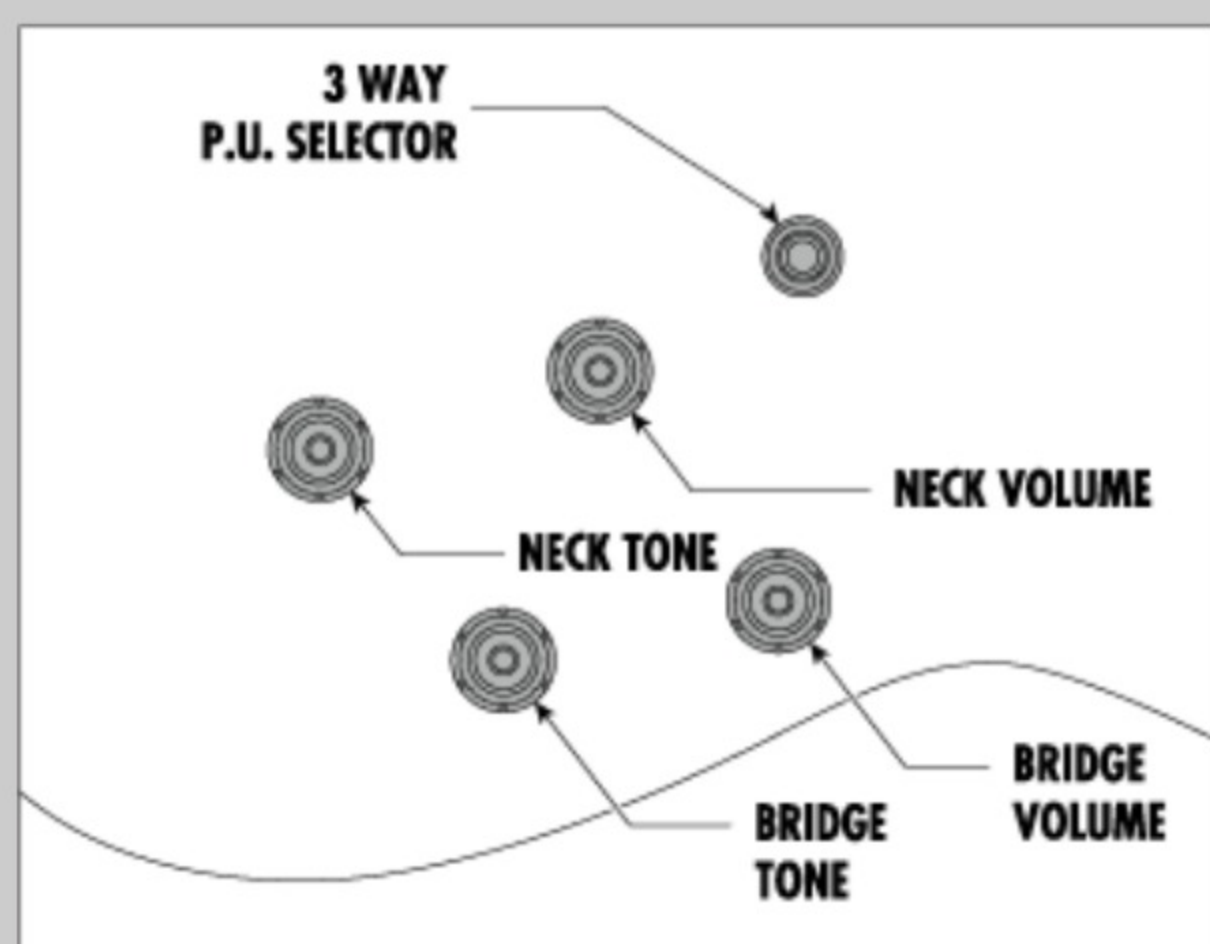

CONTROLS

OTHERS

Recommended Case	ASB100C