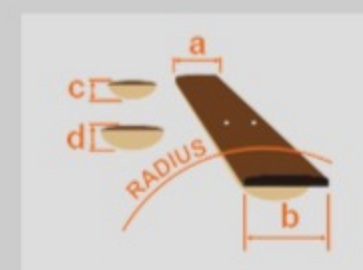

# AS7312 02

MTB : Mint Blue

COLOR VARIATION :

SHARE :  

### SPEC

neck type	AS Artcore / Nyatoh / Set-in neck
top/back/side	Linden top / Linden back / Linden sides
fretboard	Bound Laurel fretboard / Acrylic block inlay
fret	Medium frets
number of frets	22
bridge	ART-12 bridge
string space	10.4mm
tailpiece	ART-12
neck pickup	Classic Elite (H) neck pickup (Passive/Ceramic)
bridge pickup	Classic Elite (H) bridge pickup (Passive/Ceramic)
factory tuning	1E,2B,3G,4D,5A,6E
string gauge	.010/.010/.013/.013/.017/.008/.026/.012/.036/.018/.046/.026
nut	Plastic
hardware color	Chrome

### NECK DIMENSIONS

Scale :	628mm/24.7"
a : Width	43mm at NUT
b : Width	57mm at 22F
c : Thickness	21mm at 1F
d : Thickness	24mm at 9F
Radius :	305mmR

### BODY DIMENSIONS

a : Length	19 1/4"
b : Width	15 3/4"
c : Max Depth	2 5/8"