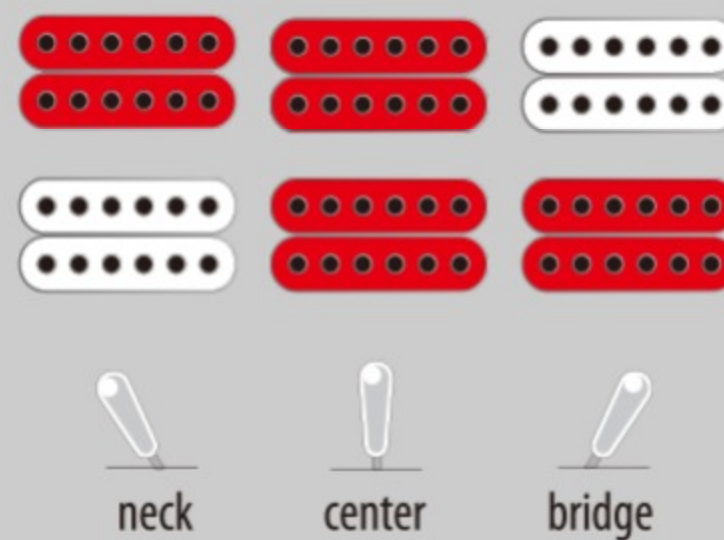

### SPEC

neck type	AS Artcore / Nyatoh / Set-in neck
top/back/side	Linden top / Linden back / Linden sides
fretboard	Bound Laurel fretboard / Acrylic block inlay
fret	Medium frets
number of frets	22
bridge	ART-12 bridge
string space	10.4mm
tailpiece	ART-12
neck pickup	Classic Elite (H) neck pickup (Passive/Ceramic)
bridge pickup	Classic Elite (H) bridge pickup (Passive/Ceramic)
factory tuning	1E,2B,3G,4D,5A,6E
string gauge	.010/.010/.013/.013/.017/.008/.026/.012/.036/.018/.046/.026
nut	Plastic
hardware color	Chrome

### NECK DIMENSIONS

Scale :	628mm/24.7"
a : Width	43mm at NUT
b : Width	57mm at 22F
c : Thickness	21mm at 1F
d : Thickness	24mm at 9F
Radius :	305mmR

### BODY DIMENSIONS

a : Length	19 1/4"
b : Width	15 3/4"
c : Max Depth	2 5/8"

### SWITCHING SYSTEM