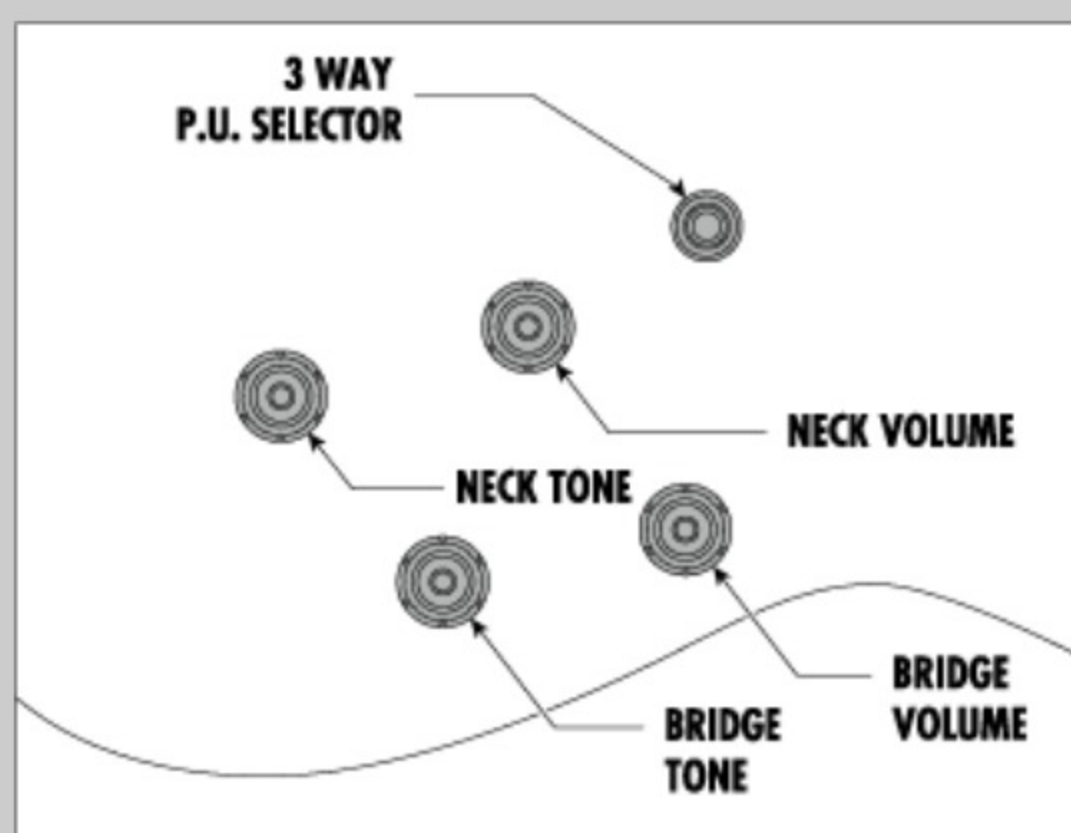

CONTROLS

OTHERS

Recommended Case	ASB100C