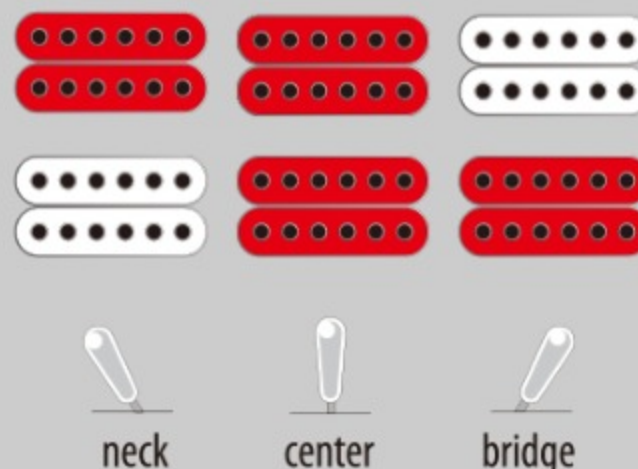

### SPEC

neck type	AS Artcore / Nyatoh / set-in neck
top/back/side	Linden top / Linden back / Linden sides
fretboard	Bound Walnut fretboard / Acrylic block inlay
fret	Medium frets
number of frets	22
bridge	ART-12 bridge
string space	10.4mm
tailpiece	ART-12 tailpiece
neck pickup	Classic Elite (H) neck pickup (Passive/Ceramic)
bridge pickup	Classic Elite (H) bridge pickup (Passive/Ceramic)
factory tuning	1E,2B,3G,4D,5A,6E
string gauge	.010/.010/.013/.013/.017/.008/.026/.012/.036/.018/.046/.026
hardware color	Chrome

### NECK DIMENSIONS

Scale :	628mm/24.7"
a : Width	43mm at NUT
b : Width	57mm at 22F
c : Thickness	21mm at 1F
d : Thickness	24mm at 9F
Radius :	305mmR

### BODY DIMENSIONS

a : Length	19 1/4"
b : Width	15 3/4"
c : Max Depth	2 5/8"

### SWITCHING SYSTEM