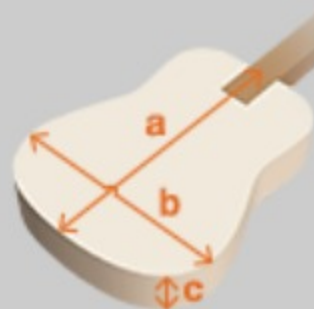

## SPEC

### SPEC

neck type	AS Artcore / Nyatoh / set-in neck
top/back/side	Linden top / Linden back / Linden sides
fretboard	Bound Walnut fretboard / Acrylic block inlay
fret	Medium frets
number of frets	22
bridge	ART-12 bridge
string space	10.4mm
tailpiece	ART-12 tailpiece
neck pickup	Classic Elite (H) neck pickup (Passive/Ceramic)
bridge pickup	Classic Elite (H) bridge pickup (Passive/Ceramic)
factory tuning	1E,2B,3G,4D,5A,6E
string gauge	.010/.010/.013/.013/.017/.008/.026/.012/.036/.018/.046/.026
hardware color	Chrome

### NECK DIMENSIONS

Scale :	628mm/24.7"
a : Width	43mm at NUT
b : Width	57mm at 22F
c : Thickness	21mm at 1F
d : Thickness	24mm at 9F
Radius :	305mmR

### BODY DIMENSIONS

a : Length	19 1/4"
b : Width	15 3/4"
c : Max Depth	2 5/8"