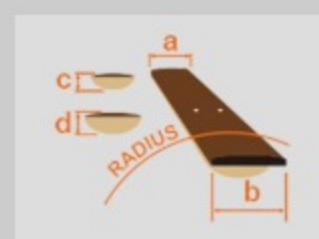

# AS7312

TCD : Transparent Cherry Red

COLOR VARIATION :

SHARE :  

### SPEC

neck type	AS Artcore / Nyatoh / set-in neck
top/back/side	Linden top / Linden back / Linden sides
fretboard	Bound Walnut fretboard / Acrylic block inlay
fret	Medium frets
number of frets	22
bridge	ART-12 bridge
string space	10.4mm
tailpiece	ART-12 tailpiece
neck pickup	Classic Elite (H) neck pickup (Passive/Ceramic)
bridge pickup	Classic Elite (H) bridge pickup (Passive/Ceramic)
factory tuning	1E,2B,3G,4D,5A,6E
string gauge	.010/.010/.013/.013/.017/.008/.026/.012/.036/.018/.046/.026
hardware color	Chrome

### NECK DIMENSIONS

Scale :	628mm/24.7"
a : Width	43mm at NUT
b : Width	57mm at 22F
c : Thickness	21mm at 1F
d : Thickness	24mm at 9F
Radius :	305mmR

### BODY DIMENSIONS

a : Length	19 1/4"
b : Width	15 3/4"
c : Max Depth	2 5/8"