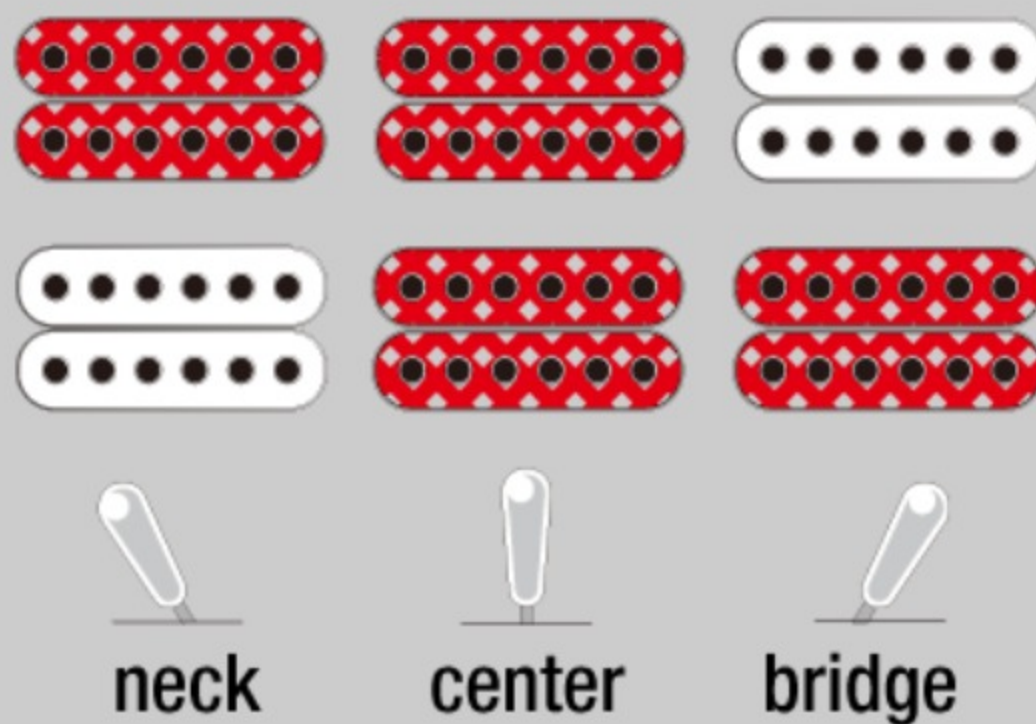

AS7312

COLOR VARIATION : 

TCD : Transparent Cherry Red

SHARE :  

SPEC

SPECS

neck type	AS Artcore / Nyatoh / Set-in neck
top/back/side	Linden top / Linden back / Linden sides
fretboard	Bound Walnut fretboard / Acrylic block inlay
fret	Medium frets
number of frets	22
bridge	ART-12 bridge
string space	10.4mm
tailpiece	ART-12 tailpiece
neck pickup	Classic Elite (H) neck pickup (Passive/Ceramic)
bridge pickup	Classic Elite (H) bridge pickup (Passive/Ceramic)
factory tuning	1E,2B,3G,4D,5A,6E
string gauge	.010/.013/.017/.030/.042/.052
hardware color	Chrome

NECK DIMENSIONS

Scale :	628mm
a : Width	43mm at NUT
b : Width	57mm at 22F
c : Thickness	21mm at 1F
d : Thickness	24mm at 9F
Radius :	305mmR

DESCRIPTION +

BODY DIMENSIONS

a : Length	19 1/4"
b : Width	15 3/4"
c : Max Depth	2 5/8"

DESCRIPTION +

SWITCHING SYSTEM

 On Off

DESCRIPTION +

CONTROLS

DESCRIPTION

+

OTHER FEATURES