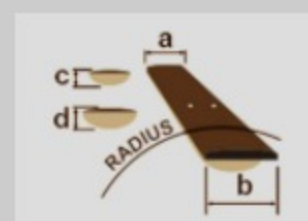

AS7312

COLOR VARIATION : 

TCD : Transparent Cherry Red

SHARE :  

SPEC

SPECS

neck type	AS Artcore / Nyatoh / Set-in neck
top/back/side	Linden top / Linden back / Linden sides
fretboard	Bound Walnut fretboard / Acrylic block inlay
fret	Medium frets
number of frets	22
bridge	ART-12 bridge
string space	10.4mm
tailpiece	ART-12 tailpiece
neck pickup	Classic Elite (H) neck pickup (Passive/Ceramic)
bridge pickup	Classic Elite (H) bridge pickup (Passive/Ceramic)
factory tuning	1E,2B,3G,4D,5A,6E
string gauge	.010/.013/.017/.030/.042/.052
hardware color	Chrome

NECK DIMENSIONS

Scale :	628mm
a : Width	43mm at NUT
b : Width	57mm at 22F
c : Thickness	21mm at 1F
d : Thickness	24mm at 9F
Radius :	305mmR

DESCRIPTION +

BODY DIMENSIONS

a : Length	19 1/4"
b : Width	15 3/4"
c : Max Depth	2 5/8"