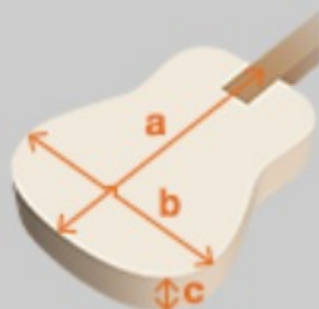

AS73

OLM : Olive Metallic

COLOR VARIATION :

SHARE :  

SPEC

SPEC

neck type	Artcore AS / Mahogany / set-in neck
top/back/side	Maple top / Maple back / Maple sides
fretboard	Bound Laurel / Acrylic block inlay
fret	Medium frets
bridge	ART-1 bridge
tailpiece	Quik Change III tailpiece
neck pickup	Classic Elite (H) neck pickup (Passive/Ceramic)
bridge pickup	Classic Elite (H) bridge pickup (Passive/Ceramic)
factory tuning	1E, 2B, 3G, 4D, 5A, 6E
string gauge	.010/.013/.017/.030/.042/.052
hardware color	Chrome

NECK DIMENSIONS

Scale :	628mm/24.7"
a : Width	43mm at NUT
b : Width	57mm at 22F
c : Thickness	21mm1
d : Thickness	24mm at 9F
Radius :	305mm

BODY DIMENSIONS

a : Length	19 1/4"
b : Width	15 3/4"
c : Max Depth	2 5/8"