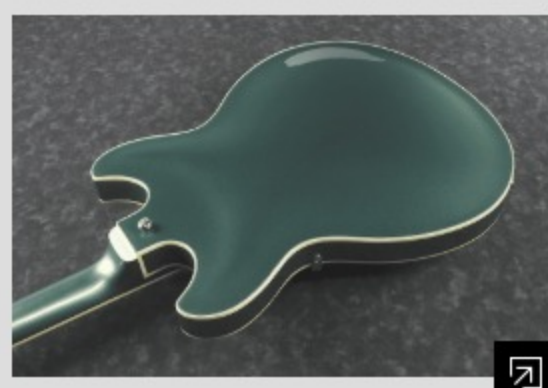

AS73

OLM : Olive Metallic

COLOR VARIATION :

SHARE :  

SPEC

SPEC

neck type	Artcore AS / Mahogany / set-in neck
top/back/side	Maple top / Maple back / Maple sides
fretboard	Bound Laurel / Acrylic block inlay
fret	Medium frets
bridge	ART-1 bridge
tailpiece	Quik Change III tailpiece
neck pickup	Classic Elite (H) neck pickup (Passive/Ceramic)
bridge pickup	Classic Elite (H) bridge pickup (Passive/Ceramic)
factory tuning	1E, 2B, 3G, 4D, 5A, 6E
string gauge	.010/.013/.017/.030/.042/.052
hardware color	Chrome

NECK DIMENSIONS

Scale :	628mm/24.7"
a : Width	43mm at NUT
b : Width	57mm at 22F
c : Thickness	21mm1
d : Thickness	24mm at 9F
Radius :	305mm

BODY DIMENSIONS

a : Length	19 1/4"
b : Width	15 3/4"
c : Max Depth	2 5/8"