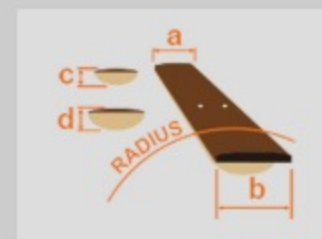

AS73

OLM : Olive Metallic

COLOR VARIATION :

SHARE :  

SPEC

SPEC

neck type	Artcore AS / Mahogany / set-in neck
top/back/side	Maple top / Maple back / Maple sides
fretboard	Bound Laurel / Acrylic block inlay
fret	Medium frets
bridge	ART-1 bridge
tailpiece	Quik Change III tailpiece
neck pickup	Classic Elite (H) neck pickup (Passive/Ceramic)
bridge pickup	Classic Elite (H) bridge pickup (Passive/Ceramic)
factory tuning	1E, 2B, 3G, 4D, 5A, 6E
string gauge	.010/.013/.017/.030/.042/.052
hardware color	Chrome

NECK DIMENSIONS

Scale :	628mm/24.7"
a : Width	43mm at NUT
b : Width	57mm at 22F
c : Thickness	21mm1
d : Thickness	24mm at 9F
Radius :	305mm

BODY DIMENSIONS

a : Length	19 1/4"
b : Width	15 3/4"
c : Max Depth	2 5/8"