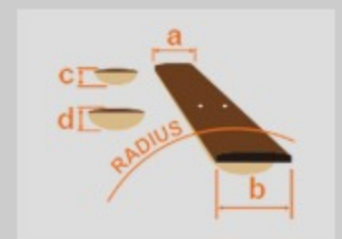

AS73

TBC : Tobacco Brown

COLOR VARIATION :

SHARE :  

SPEC

SPEC

neck type	Artcore AS / Mahogany / set-in neck
top/back/side	Maple top / Maple back / Maple sides
fretboard	Bound Treated New Zealand Pine / Acrylic block inlay
fret	Medium frets
bridge	ART-1 bridge
tailpiece	Quik Change III tailpiece
neck pickup	Classic Elite (H) neck pickup (Passive/Ceramic)
bridge pickup	Classic Elite (H) bridge pickup (Passive/Ceramic)
hardware color	Chrome

NECK DIMENSIONS

Scale :	628mm/24.7"
a : Width	43mm at NUT
b : Width	57mm at 22F
c : Thickness	21mm1
d : Thickness	24mm at 9F
Radius :	305mm

BODY DIMENSIONS

a : Length	19 1/4"
b : Width	15 3/4"
c : Max Depth	2 5/8"