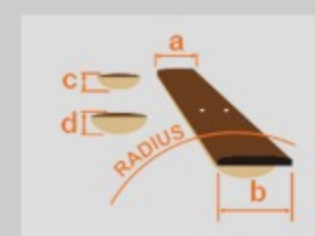

# AS73

TBC : Tobacco Brown

COLOR VARIATION :

SHARE : [f](#) [t](#)

### SPEC

neck type	AS Artcore / Nyatoh / set-in neck
top/back/side	Linden top / Linden back / Linden sides
fretboard	Bound Walnut fretboard / Acrylic block inlay
fret	Medium frets
number of frets	22
bridge	Gibraltar Performer bridge
string space	10.5mm
tailpiece	Quik Change III tailpiece
neck pickup	Classic Elite (H) neck pickup (Passive/Ceramic)
bridge pickup	Classic Elite (H) bridge pickup (Passive/Ceramic)
factory tuning	1E,2B,3G,4D,5A,6E
string gauge	.010/.013/.017/.030/.042/.052
hardware color	Chrome

### NECK DIMENSIONS

Scale :	628mm/24.7"
a : Width	43mm at NUT
b : Width	57mm at 22F
c : Thickness	21mm at 1F
d : Thickness	24mm at 9F
Radius :	305mmR

### BODY DIMENSIONS

a : Length	19 1/4"
b : Width	15 3/4"
c : Max Depth	2 5/8"