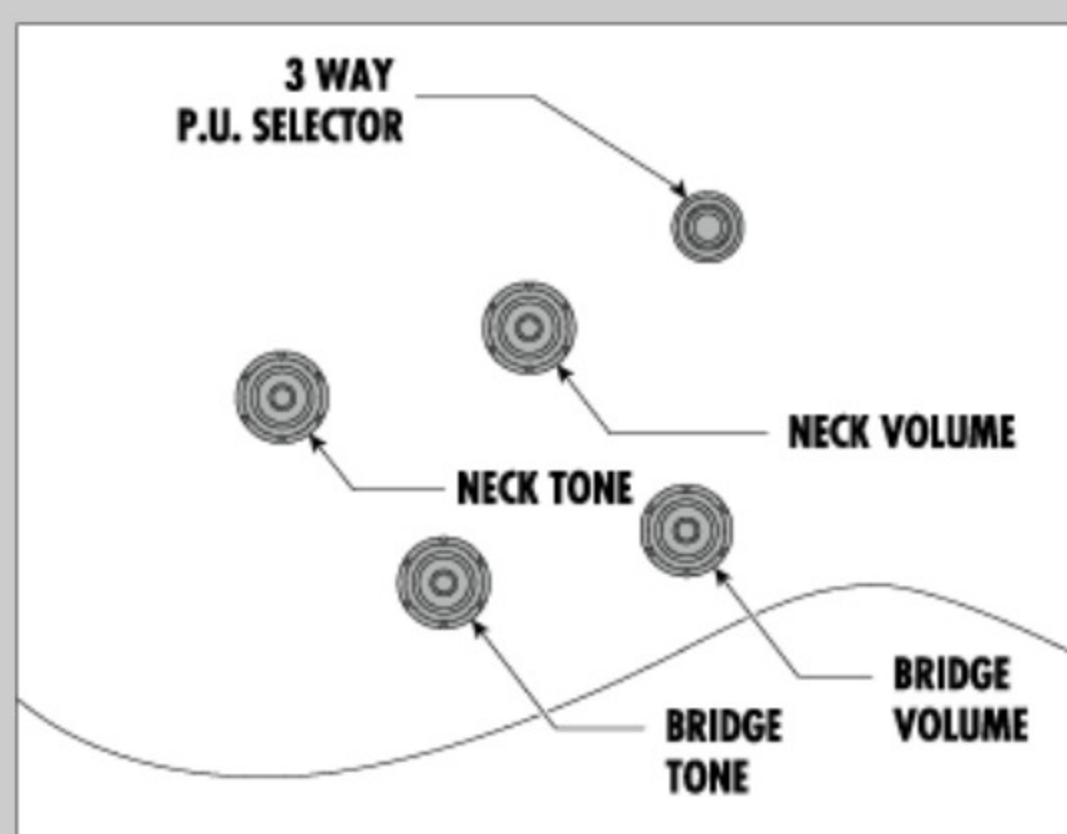

CONTROLS

OTHERS

Recommended Case AS100C