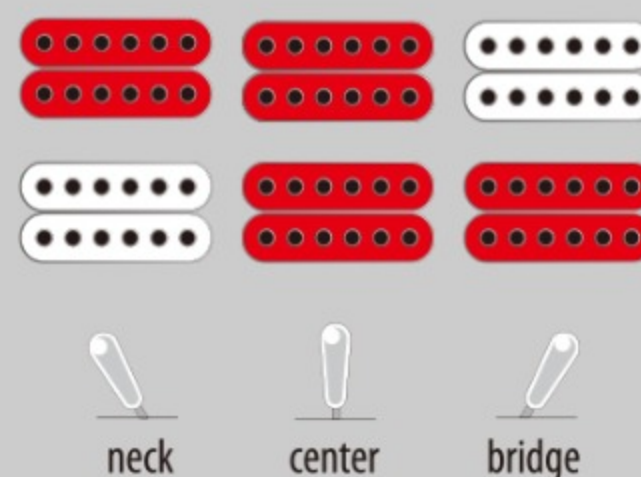

### SPEC

neck type	AS Artcore / Nyatoh / set-in neck
top/back/side	Linden top / Linden back / Linden sides
fretboard	Bound Walnut fretboard / Acrylic block inlay
fret	Medium frets
number of frets	22
bridge	Gibraltar Performer bridge
string space	10.5mm
tailpiece	Quik Change III tailpiece
neck pickup	Classic Elite (H) neck pickup (Passive/Ceramic)
bridge pickup	Classic Elite (H) bridge pickup (Passive/Ceramic)
factory tuning	1E,2B,3G,4D,5A,6E
string gauge	.010/.013/.017/.030/.042/.052
hardware color	Chrome

### NECK DIMENSIONS

Scale :	628mm/24.7"
a : Width	43mm at NUT
b : Width	57mm at 22F
c : Thickness	21mm at 1F
d : Thickness	24mm at 9F
Radius :	305mmR

### BODY DIMENSIONS

a : Length	19 1/4"
b : Width	15 3/4"
c : Max Depth	2 5/8"

### SWITCHING SYSTEM