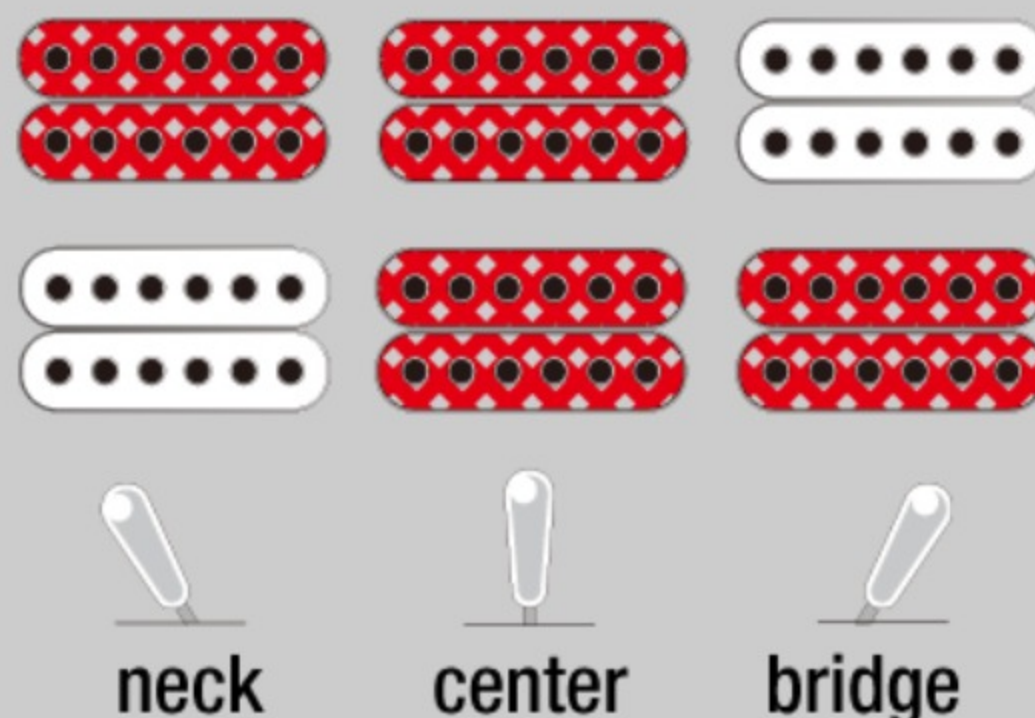

AS73

COLOR VARIATION :

TBC : Tobacco Brown

SHARE :

SPEC

SPECS

neck type	AS Artcore / Nyatoh / Set-in neck
top/back/side	Linden top / Linden back / Linden sides
fretboard	Bound Walnut fretboard / Acrylic block inlay
fret	Medium frets
number of frets	22
bridge	Gibraltar Performer bridge
string space	10.5mm
tailpiece	Quik Change III tailpiece
neck pickup	Classic Elite (H) neck pickup (Passive/Ceramic)
bridge pickup	Classic Elite (H) bridge pickup (Passive/Ceramic)
factory tuning	1E,2B,3G,4D,5A,6E
string gauge	.010/.013/.017/.030/.042/.052
hardware color	Chrome

NECK DIMENSIONS

Scale :	628mm
a : Width	43mm at NUT
b : Width	57mm at 22F
c : Thickness	21mm at 1F
d : Thickness	24mm at 9F
Radius :	305mmR

DESCRIPTION +

BODY DIMENSIONS

a : Length	19 1/4"
b : Width	15 3/4"
c : Max Depth	2 5/8"

DESCRIPTION +

SWITCHING SYSTEM

On Off

DESCRIPTION +

CONTROLS

DESCRIPTION +

OTHER FEATURES

Recommended Case	MS100C
Recommended Bag	IHB541-BK