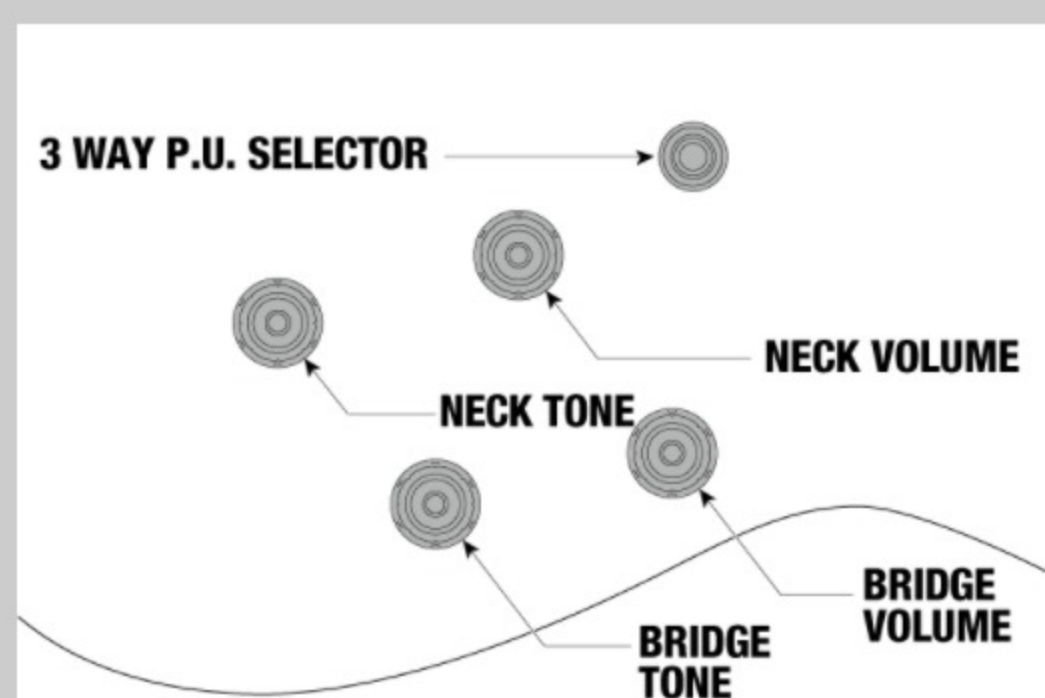

DESCRIPTION +

SWITCHING SYSTEM

On Off

DESCRIPTION +

CONTROLS

DESCRIPTION +

OTHER FEATURES

Recommended Case	MS100C
Recommended Bag	IHB541-BK