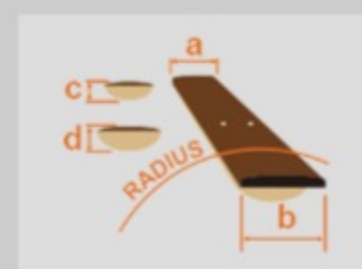

### SPEC

neck type	AS Artcore / Nyatoh / Set-in neck
top/back/side	Flamed Maple top / Linden back / Linden sides
fretboard	Bound Laurel fretboard / Acrylic block inlay
fret	Medium frets
number of frets	22
bridge	ART-1 bridge
string space	10.4mm
tailpiece	Quik Change III
neck pickup	Classic Elite (H) neck pickup (Passive/Ceramic)
bridge pickup	Classic Elite (H) bridge pickup (Passive/Ceramic)
factory tuning	1E,2B,3G,4D,5A,6E
string gauge	.010/.013/.017/.030/.042/.052
nut	Plastic
hardware color	Chrome

### NECK DIMENSIONS

Scale :	628mm/24.7"
a : Width	43mm at NUT
b : Width	57mm at 22F
c : Thickness	21mm at 1F
d : Thickness	24mm at 9F
Radius :	305mmR

### BODY DIMENSIONS

a : Length	19 1/4"
b : Width	15 3/4"
c : Max Depth	2 5/8"