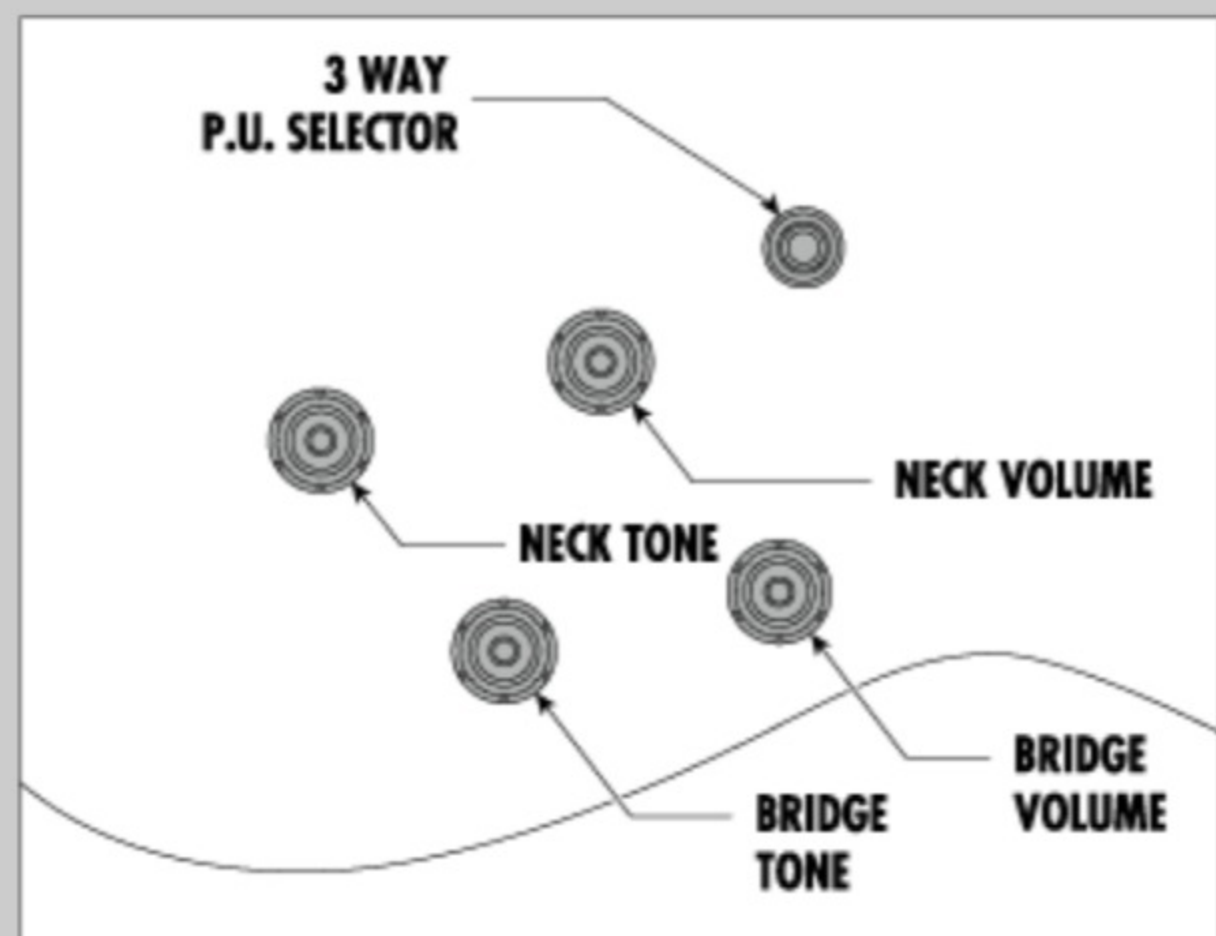

CONTROLS

OTHERS

Recommended Case	AS100C