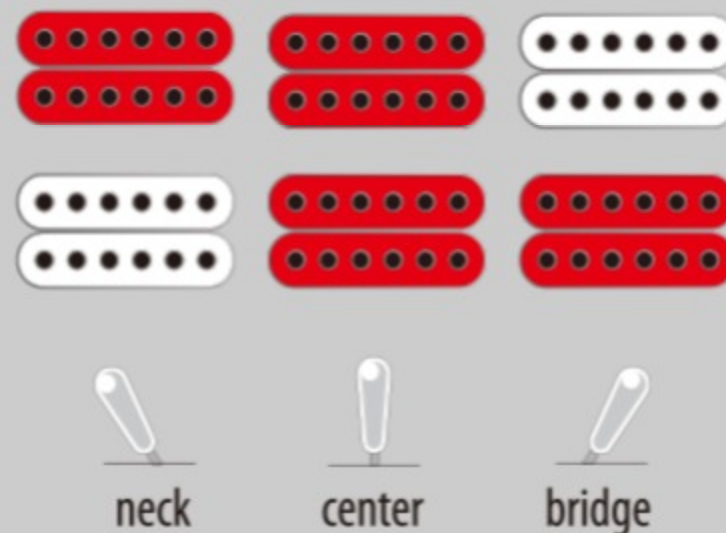

### SPEC

neck type	AS Artcore / Nyatoh / Set-in neck
top/back/side	Flamed Maple top / Linden back / Linden sides
fretboard	Bound Laurel fretboard / Acrylic block inlay
fret	Medium frets
number of frets	22
bridge	ART-1 bridge
string space	10.4mm
tailpiece	Quik Change III
neck pickup	Classic Elite (H) neck pickup (Passive/Ceramic)
bridge pickup	Classic Elite (H) bridge pickup (Passive/Ceramic)
factory tuning	1E,2B,3G,4D,5A,6E
string gauge	.010/.013/.017/.030/.042/.052
nut	Plastic
hardware color	Chrome

### NECK DIMENSIONS

Scale :	628mm/24.7"
a : Width	43mm at NUT
b : Width	57mm at 22F
c : Thickness	21mm at 1F
d : Thickness	24mm at 9F
Radius :	305mmR

### BODY DIMENSIONS

a : Length	19 1/4"
b : Width	15 3/4"
c : Max Depth	2 5/8"

### SWITCHING SYSTEM