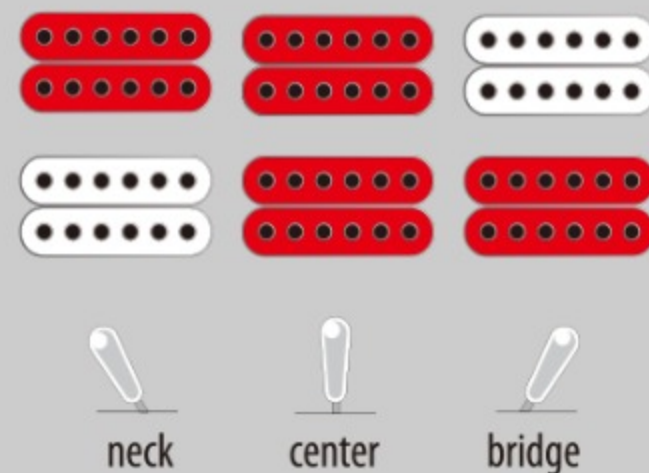

### SPEC

neck type	AS Artcore / Nyatoh / set-in neck
top/back/side	Flamed Maple top / Linden back / Linden sides
fretboard	Bound Walnut fretboard / Acrylic block inlay
fret	Medium frets
number of frets	22
bridge	Gibraltar Performer bridge
string space	10.5mm
tailpiece	Quik Change III tailpiece
neck pickup	Classic Elite (H) neck pickup (Passive/Ceramic)
bridge pickup	Classic Elite (H) bridge pickup (Passive/Ceramic)
factory tuning	1E,2B,3G,4D,5A,6E
string gauge	.010/.013/.017/.030/.042/.052
hardware color	Chrome

### NECK DIMENSIONS

Scale :	628mm/24.7"
a : Width	43mm at NUT
b : Width	57mm at 22F
c : Thickness	21mm at 1F
d : Thickness	24mm at 9F
Radius :	305mmR

### BODY DIMENSIONS

a : Length	19 1/4"
b : Width	15 3/4"
c : Max Depth	2 5/8"

### SWITCHING SYSTEM