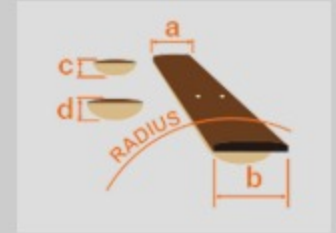

### SPEC

neck type	AS Artcore / Nyatoh / set-in neck
top/back/side	Flamed Maple top / Linden back / Linden sides
fretboard	Bound Walnut fretboard / Acrylic block inlay
fret	Medium frets
number of frets	22
bridge	Gibraltar Performer bridge
string space	10.5mm
tailpiece	Quik Change III tailpiece
neck pickup	Classic Elite (H) neck pickup (Passive/Ceramic)
bridge pickup	Classic Elite (H) bridge pickup (Passive/Ceramic)
factory tuning	1E,2B,3G,4D,5A,6E
string gauge	.010/.013/.017/.030/.042/.052
hardware color	Chrome

### BODY DIMENSIONS

a : Length	19 1/4"
b : Width	15 3/4"
c : Max Depth	2 5/8"