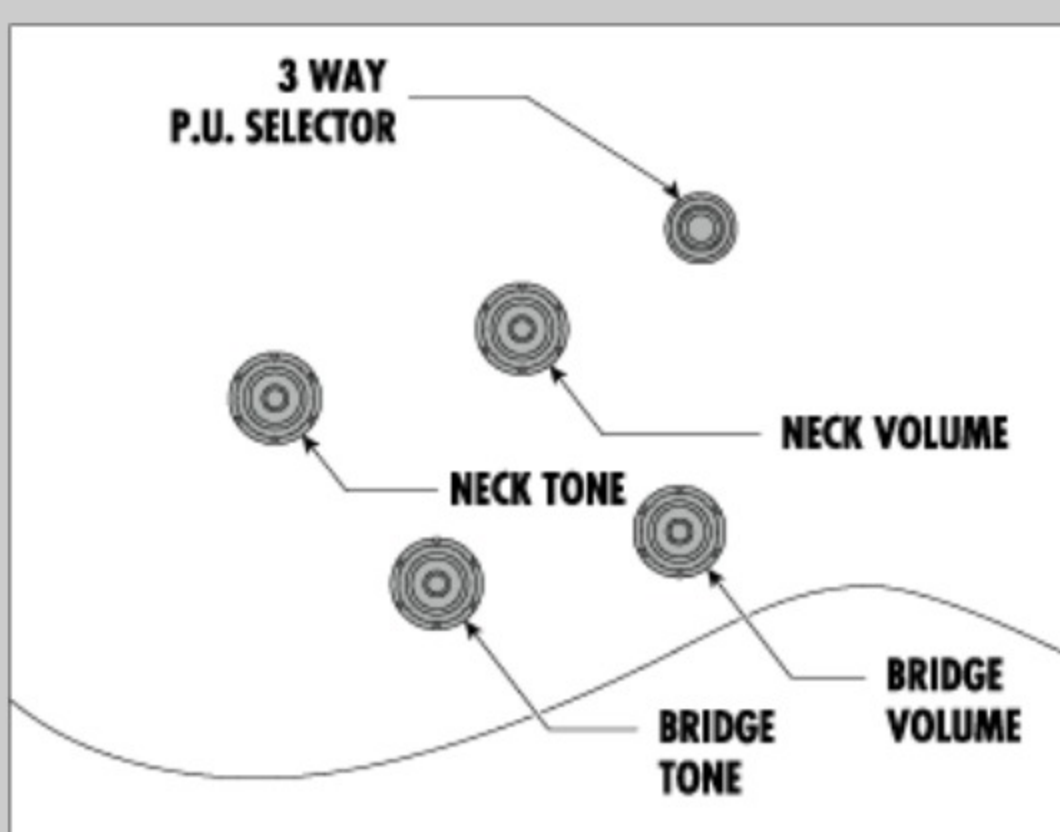

CONTROLS

OTHERS

Recommended Case	AS100C