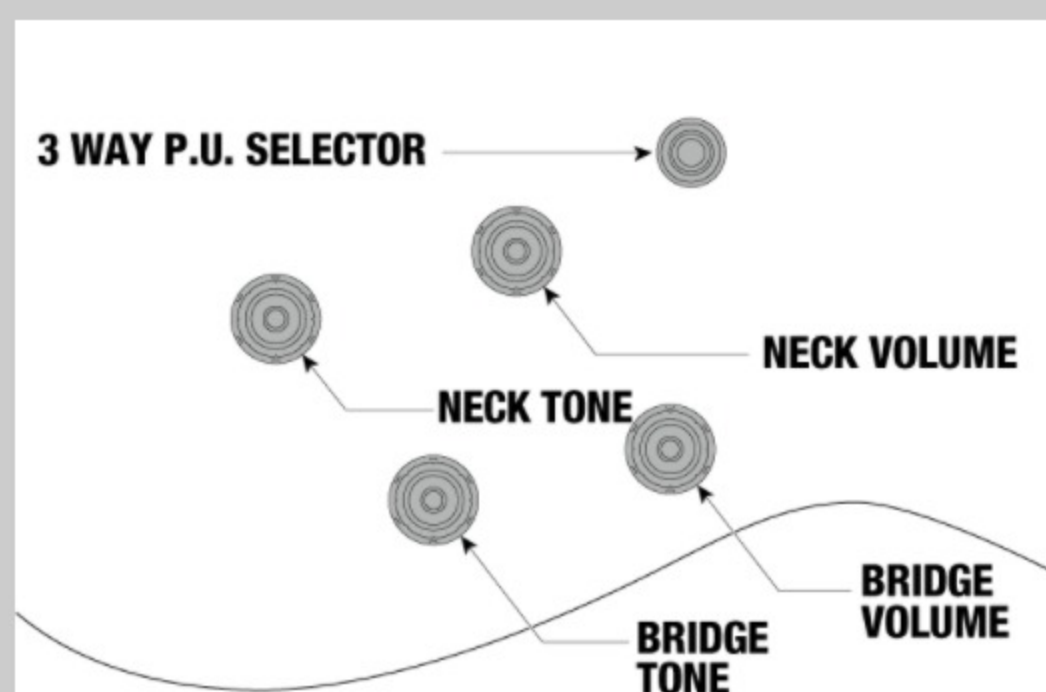

AS73FM

COLOR VARIATION : 

TIF : Transparent Indigo Fade

SHARE :  

SPEC

SPECS

neck type	AS Artcore / Nyatoh / Set-in neck
top/back/side	Flamed Maple top / Linden back / Linden sides
fretboard	Bound Walnut fretboard / Acrylic block inlay
fret	Medium frets
number of frets	22
bridge	Gibraltar Performer bridge
string space	10.5mm
tailpiece	Quik Change III tailpiece
neck pickup	Classic Elite (H) neck pickup (Passive/Ceramic)
bridge pickup	Classic Elite (H) bridge pickup (Passive/Ceramic)
factory tuning	1E,2B,3G,4D,5A,6E
string gauge	.010/.013/.017/.030/.042/.052
hardware color	Chrome

NECK DIMENSIONS

Scale :	628mm
a : Width	43mm at NUT
b : Width	57mm at 22F
c : Thickness	21mm at 1F
d : Thickness	24mm at 9F
Radius :	305mmR

DESCRIPTION +

BODY DIMENSIONS

a : Length	19 1/4"
b : Width	15 3/4"
c : Max Depth	2 5/8"

DESCRIPTION +

SWITCHING SYSTEM

DESCRIPTION +

CONTROLS

DESCRIPTION +

OTHER FEATURES

Recommended	MS100C
Case	
Recommended Bag	IHB541-BK