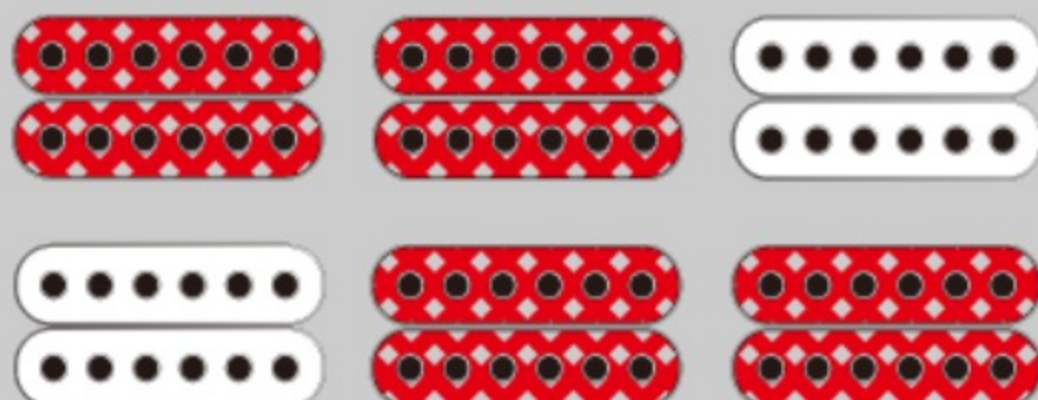

AS73FM

COLOR VARIATION : 

TIF : Transparent Indigo Fade

SHARE :  

SPEC

SPECS

neck type	AS Artcore / Nyatoh / Set-in neck
top/back/side	Flamed Maple top / Linden back / Linden sides
fretboard	Bound Walnut fretboard / Acrylic block inlay
fret	Medium frets
number of frets	22
bridge	Gibraltar Performer bridge
string space	10.5mm
tailpiece	Quik Change III tailpiece
neck pickup	Classic Elite (H) neck pickup (Passive/Ceramic)
bridge pickup	Classic Elite (H) bridge pickup (Passive/Ceramic)
factory tuning	1E,2B,3G,4D,5A,6E
string gauge	.010/.013/.017/.030/.042/.052
hardware color	Chrome

NECK DIMENSIONS

Scale :	628mm
a : Width	43mm at NUT
b : Width	57mm at 22F
c : Thickness	21mm at 1F
d : Thickness	24mm at 9F
Radius :	305mmR

DESCRIPTION +

BODY DIMENSIONS

a : Length	19 1/4"
b : Width	15 3/4"
c : Max Depth	2 5/8"

DESCRIPTION +

SWITCHING SYSTEM

DESCRIPTION +

CONTROLS

DESCRIPTION +

OTHER FEATURES

Recommended	MS100C
Case	
Recommended Bag	IHB541-BK