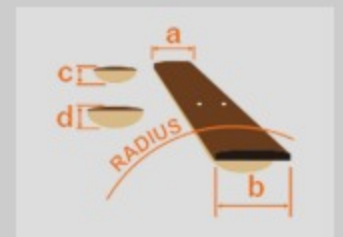

### SPEC

neck type	Artcore AS / Mahogany / set-in neck
top/back/side	Maple top / Maple back / Maple sides
fretboard	Bound Laurel / Acrylic block inlay
fret	Medium frets
bridge	ART-1 bridge
tailpiece	Quik Change III tailpiece
neck pickup	Classic Elite (H) neck pickup (Passive/Ceramic)
bridge pickup	Classic Elite (H) bridge pickup (Passive/Ceramic)
factory tuning	1E, 2B, 3G, 4D, 5A, 6E
string gauge	.010/.013/.017/.030/.042/.052
hardware color	Gold

### NECK DIMENSIONS

Scale :	628mm/24.7"
a : Width	43mm at NUT
b : Width	57mm at 22F
c : Thickness	21mm1
d : Thickness	24mm at 9F
Radius :	305mm

### BODY DIMENSIONS

a : Length	19 1/4"
b : Width	15 3/4"
c : Max Depth	2 5/8"