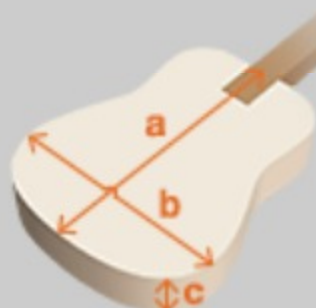

### SPEC

neck type	Artcore AS / Mahogany / set-in neck
top/back/side	Maple top / Maple back / Maple sides
fretboard	Bound Laurel / Acrylic block inlay
fret	Medium frets
bridge	ART-1 bridge
tailpiece	Quik Change III tailpiece
neck pickup	Classic Elite (H) neck pickup (Passive/Ceramic)
bridge pickup	Classic Elite (H) bridge pickup (Passive/Ceramic)
factory tuning	1E, 2B, 3G, 4D, 5A, 6E
string gauge	.010/.013/.017/.030/.042/.052
hardware color	Gold

### NECK DIMENSIONS

Scale :	628mm/24.7"
a : Width	43mm at NUT
b : Width	57mm at 22F
c : Thickness	21mm1
d : Thickness	24mm at 9F
Radius :	305mm

### BODY DIMENSIONS

a : Length	19 1/4"
b : Width	15 3/4"
c : Max Depth	2 5/8"