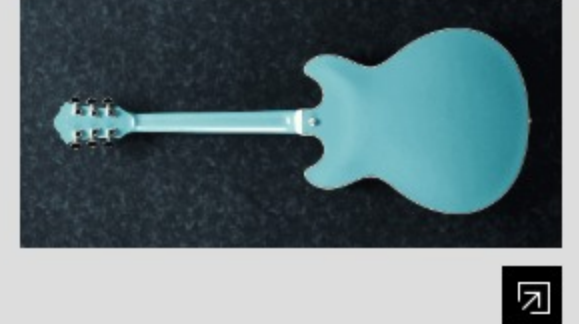

# AS73G

MTB : Mint Blue

COLOR VARIATION :

SHARE :  

### SPEC

neck type	Artcore AS / Mahogany / set-in neck
top/back/side	Maple top / Maple back / Maple sides
fretboard	Bound Laurel / Acrylic block inlay
fret	Medium frets
bridge	ART-1 bridge
tailpiece	Quik Change III tailpiece
neck pickup	Classic Elite (H) neck pickup (Passive/Ceramic)
bridge pickup	Classic Elite (H) bridge pickup (Passive/Ceramic)
factory tuning	1E, 2B, 3G, 4D, 5A, 6E
string gauge	.010/.013/.017/.030/.042/.052
hardware color	Gold

### BODY DIMENSIONS

a : Length	19 1/4"
b : Width	15 3/4"
c : Max Depth	2 5/8"