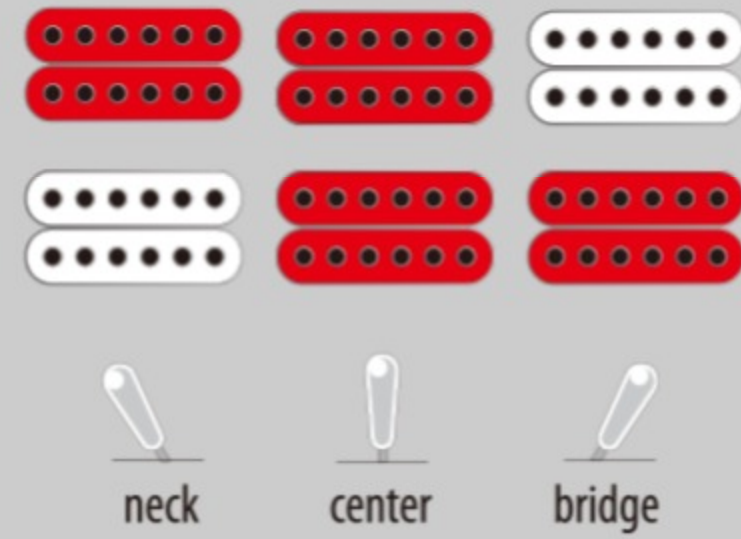

AS73G 02

BKF : Black Flat

COLOR VARIATION :

SHARE :  

SPEC

SPEC

neck type	AS Artcore / Nyatoh / Set-in neck
top/back/side	Linden top / Linden back / Linden sides
fretboard	Bound Laurel fretboard / Acrylic block inlay
fret	Medium frets
number of frets	22
bridge	ART-1 bridge
string space	10.4mm
tailpiece	Quik Change III
neck pickup	Classic Elite (H) neck pickup (Passive/Ceramic)
bridge pickup	Classic Elite (H) bridge pickup (Passive/Ceramic)
factory tuning	1E,2B,3G,4D,5A,6E
string gauge	.010/.013/.017/.030/.042/.052
nut	Plastic
hardware color	Gold

NECK DIMENSIONS

Scale :	628mm/24.7"
a : Width	43mm at NUT
b : Width	57mm at 22F
c : Thickness	21mm at 1F
d : Thickness	24mm at 9F
Radius :	305mmR

BODY DIMENSIONS

a : Length	19 1/4"
b : Width	15 3/4"
c : Max Depth	2 5/8"

SWITCHING SYSTEM

CONTROLS

OTHERS

Recommended Case	AS100C
------------------	--------