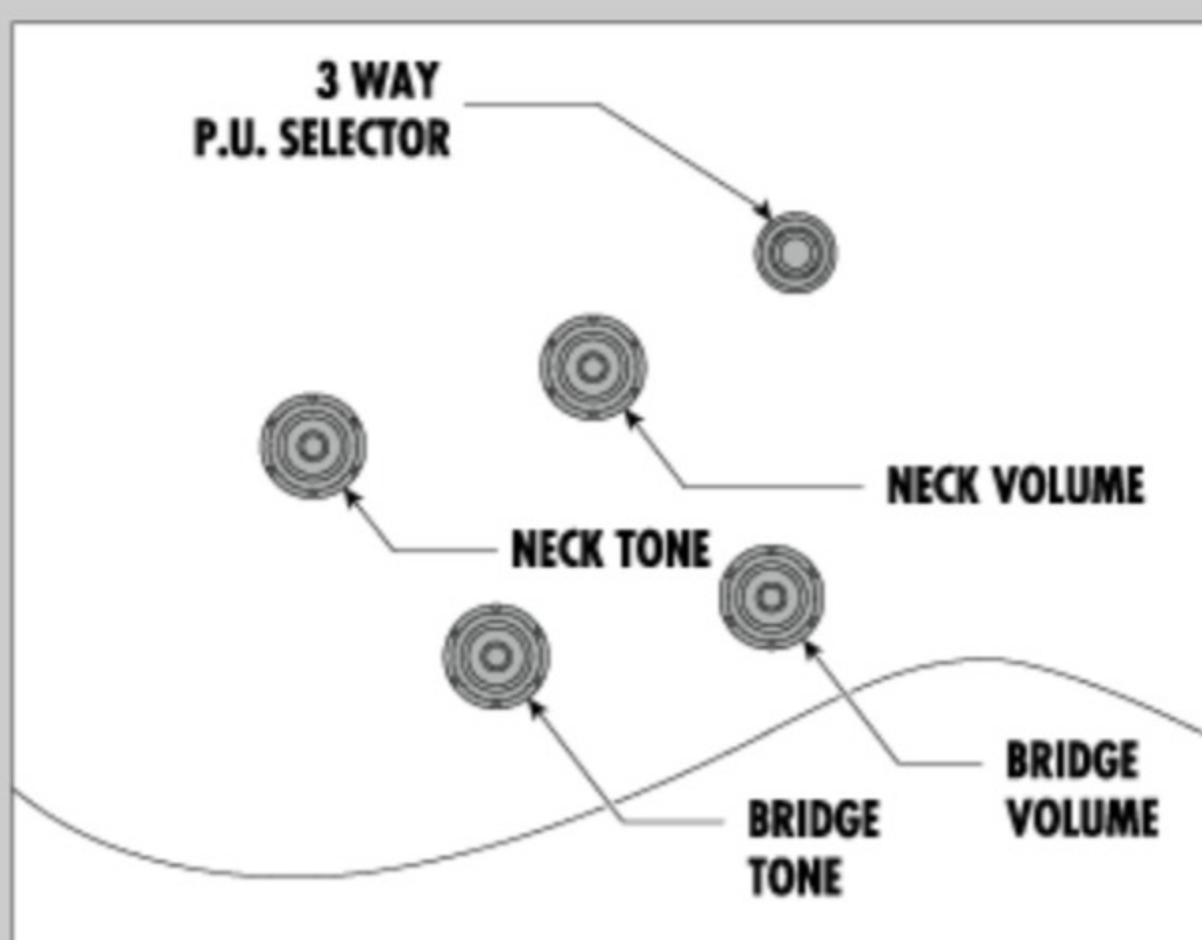

AS73G 02

BKF : Black Flat

COLOR VARIATION :

SHARE :  

SPEC

SPEC

neck type	AS Artcore / Nyatoh / Set-in neck
top/back/side	Linden top / Linden back / Linden sides
fretboard	Bound Laurel fretboard / Acrylic block inlay
fret	Medium frets
number of frets	22
bridge	ART-1 bridge
string space	10.4mm
tailpiece	Quik Change III
neck pickup	Classic Elite (H) neck pickup (Passive/Ceramic)
bridge pickup	Classic Elite (H) bridge pickup (Passive/Ceramic)
factory tuning	1E,2B,3G,4D,5A,6E
string gauge	.010/.013/.017/.030/.042/.052
nut	Plastic
hardware color	Gold

SWITCHING SYSTEM

CONTROLS

OTHERS

Recommended Case	AS100C
------------------	--------