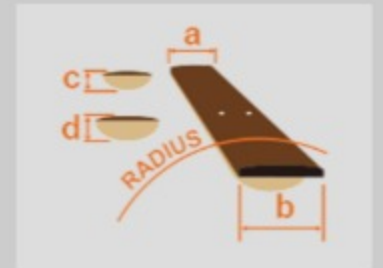

AS73G 02

BKF : Black Flat

COLOR VARIATION :

SHARE :  

SPEC

SPEC

neck type	AS Artcore / Nyatoh / Set-in neck
top/back/side	Linden top / Linden back / Linden sides
fretboard	Bound Laurel fretboard / Acrylic block inlay
fret	Medium frets
number of frets	22
bridge	ART-1 bridge
string space	10.4mm
tailpiece	Quik Change III
neck pickup	Classic Elite (H) neck pickup (Passive/Ceramic)
bridge pickup	Classic Elite (H) bridge pickup (Passive/Ceramic)
factory tuning	1E,2B,3G,4D,5A,6E
string gauge	.010/.013/.017/.030/.042/.052
nut	Plastic
hardware color	Gold

NECK DIMENSIONS

Scale :	628mm/24.7"
a : Width	43mm at NUT
b : Width	57mm at 22F
c : Thickness	21mm at 1F
d : Thickness	24mm at 9F
Radius :	305mmR

BODY DIMENSIONS

a : Length	19 1/4"
b : Width	15 3/4"
c : Max Depth	2 5/8"