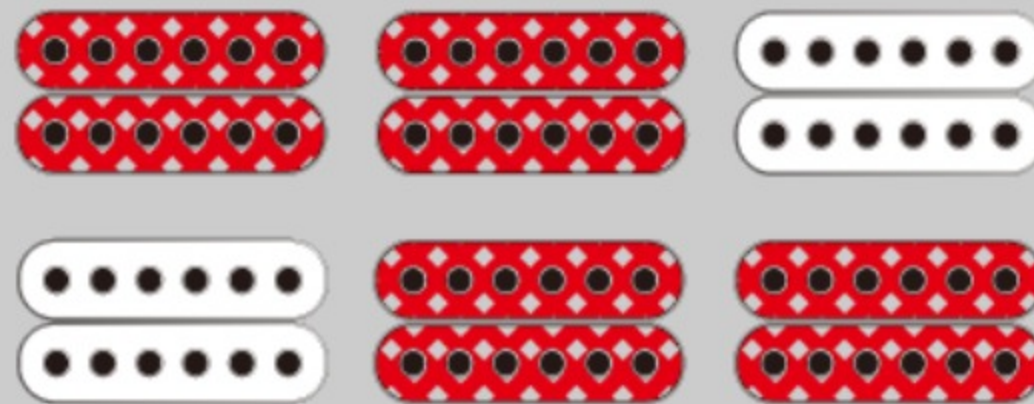

AS73G

COLOR VARIATION :

BKF : Black Flat

SHARE :

SPEC

SPECS

neck type	AS Artcore / Nyatoh / Set-in neck
top/back/side	Linden top / Linden back / Linden sides
fretboard	Bound Walnut fretboard / Acrylic block inlay
fret	Medium frets
number of frets	22
bridge	Gibraltar Performer bridge
string space	10.5mm
tailpiece	Quik Change III tailpiece
neck pickup	Classic Elite (H) neck pickup (Passive/Ceramic)
bridge pickup	Classic Elite (H) bridge pickup (Passive/Ceramic)
factory tuning	1E,2B,3G,4D,5A,6E
string gauge	.010/.013/.017/.030/.042/.052
hardware color	Gold

NECK DIMENSIONS

Scale :	628mm
a : Width	43mm at NUT
b : Width	57mm at 22F
c : Thickness	21mm at 1F
d : Thickness	24mm at 9F
Radius :	305mmR

DESCRIPTION +

BODY DIMENSIONS

a : Length	19 1/4"
b : Width	15 3/4"
c : Max Depth	2 5/8"

DESCRIPTION +

SWITCHING SYSTEM

DESCRIPTION

+

CONTROLS

DESCRIPTION

+

OTHER FEATURES