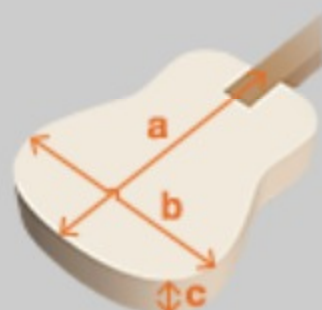

AS73L

TCD : Transparent Cherry Red

COLOR VARIATION :

SHARE : [f](#) [t](#)

SPEC

SPEC

neck type	Artcore AS / Mahogany / set-in neck
top/back/side	Maple top / Maple back / Maple sides
fretboard	Bound Laurel / Acrylic block inlay
fret	Medium frets
bridge	ART-1 bridge
tailpiece	Quik Change III tailpiece
neck pickup	Classic Elite (H) neck pickup (Passive/Ceramic)
bridge pickup	Classic Elite (H) bridge pickup (Passive/Ceramic)
factory tuning	1E, 2B, 3G, 4D, 5A, 6E
string gauge	.010/.013/.017/.030/.042/.052
hardware color	Chrome

NECK DIMENSIONS

Scale :	628mm/24.7"
a : Width	43mm at NUT
b : Width	57mm at 22F
c : Thickness	21mm1
d : Thickness	24mm at 9F
Radius :	305mm

BODY DIMENSIONS

a : Length	19 1/4"
b : Width	15 3/4"
c : Max Depth	2 5/8"