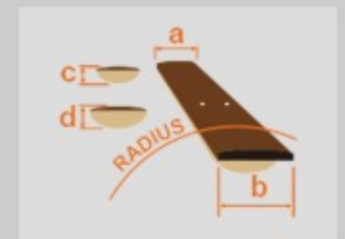

AS73L

TCD : Transparent Cherry Red

COLOR VARIATION :

SHARE : [f](#) [t](#)

SPEC

SPEC

neck type	Artcore AS / Mahogany / set-in neck
top/back/side	Maple top / Maple back / Maple sides
fretboard	Bound Laurel / Acrylic block inlay
fret	Medium frets
bridge	ART-1 bridge
tailpiece	Quik Change III tailpiece
neck pickup	Classic Elite (H) neck pickup (Passive/Ceramic)
bridge pickup	Classic Elite (H) bridge pickup (Passive/Ceramic)
factory tuning	1E, 2B, 3G, 4D, 5A, 6E
string gauge	.010/.013/.017/.030/.042/.052
hardware color	Chrome

NECK DIMENSIONS

Scale :	628mm/24.7"
a : Width	43mm at NUT
b : Width	57mm at 22F
c : Thickness	21mm1
d : Thickness	24mm at 9F
Radius :	305mm

BODY DIMENSIONS

a : Length	19 1/4"
b : Width	15 3/4"
c : Max Depth	2 5/8"