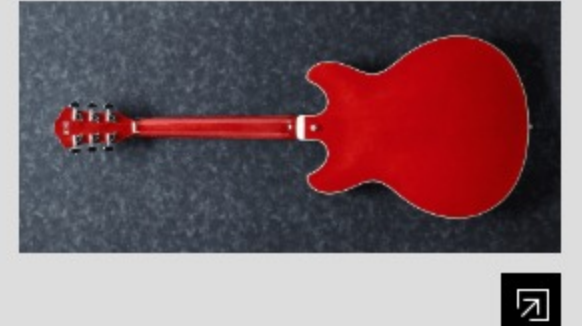

AS73L

TCD : Transparent Cherry Red

COLOR VARIATION :

SHARE : [f](#) [t](#)

SPEC

SPEC

neck type	Artcore AS / Mahogany / set-in neck
top/back/side	Maple top / Maple back / Maple sides
fretboard	Bound Laurel / Acrylic block inlay
fret	Medium frets
bridge	ART-1 bridge
tailpiece	Quik Change III tailpiece
neck pickup	Classic Elite (H) neck pickup (Passive/Ceramic)
bridge pickup	Classic Elite (H) bridge pickup (Passive/Ceramic)
factory tuning	1E, 2B, 3G, 4D, 5A, 6E
string gauge	.010/.013/.017/.030/.042/.052
hardware color	Chrome

NECK DIMENSIONS

Scale :	628mm/24.7"
a : Width	43mm at NUT
b : Width	57mm at 22F
c : Thickness	21mm1
d : Thickness	24mm at 9F
Radius :	305mm

BODY DIMENSIONS

a : Length	19 1/4"
b : Width	15 3/4"
c : Max Depth	2 5/8"