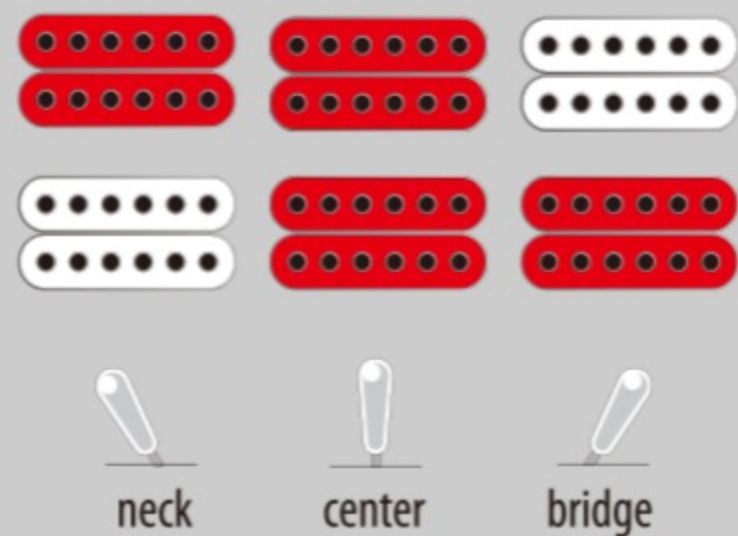

AS83 01

STE : Steel Blue

COLOR VARIATION :

SHARE :

SPEC

SPEC

neck type	Expressionist AS / 3pc Nyatoh/Maple / set-in neck
top/back/side	Maple top / Maple back / Maple sides
fretboard	Bound Ebony / Acrylic block inlay
fret	Medium frets
bridge	ART-1 bridge
string space	10.4mm
tailpiece	Quik Change III tailpiece
neck pickup	Super 58 (H) neck pickup (Passive/Alnico)
bridge pickup	Super 58 (H) bridge pickup (Passive/Alnico)
hardware color	Gold

NECK DIMENSIONS

Scale :	628mm/24.7"
a : Width	43mm at NUT
b : Width	57mm at 22F
c : Thickness	21mm at 1F
d : Thickness	24mm at 9F
Radius :	305mmR

BODY DIMENSIONS

a : Length	19 1/4"
b : Width	15 3/4"
c : Max Depth	2 5/8"

SWITCHING SYSTEM

CONTROLS

OTHERS

Recommended Case AS100C