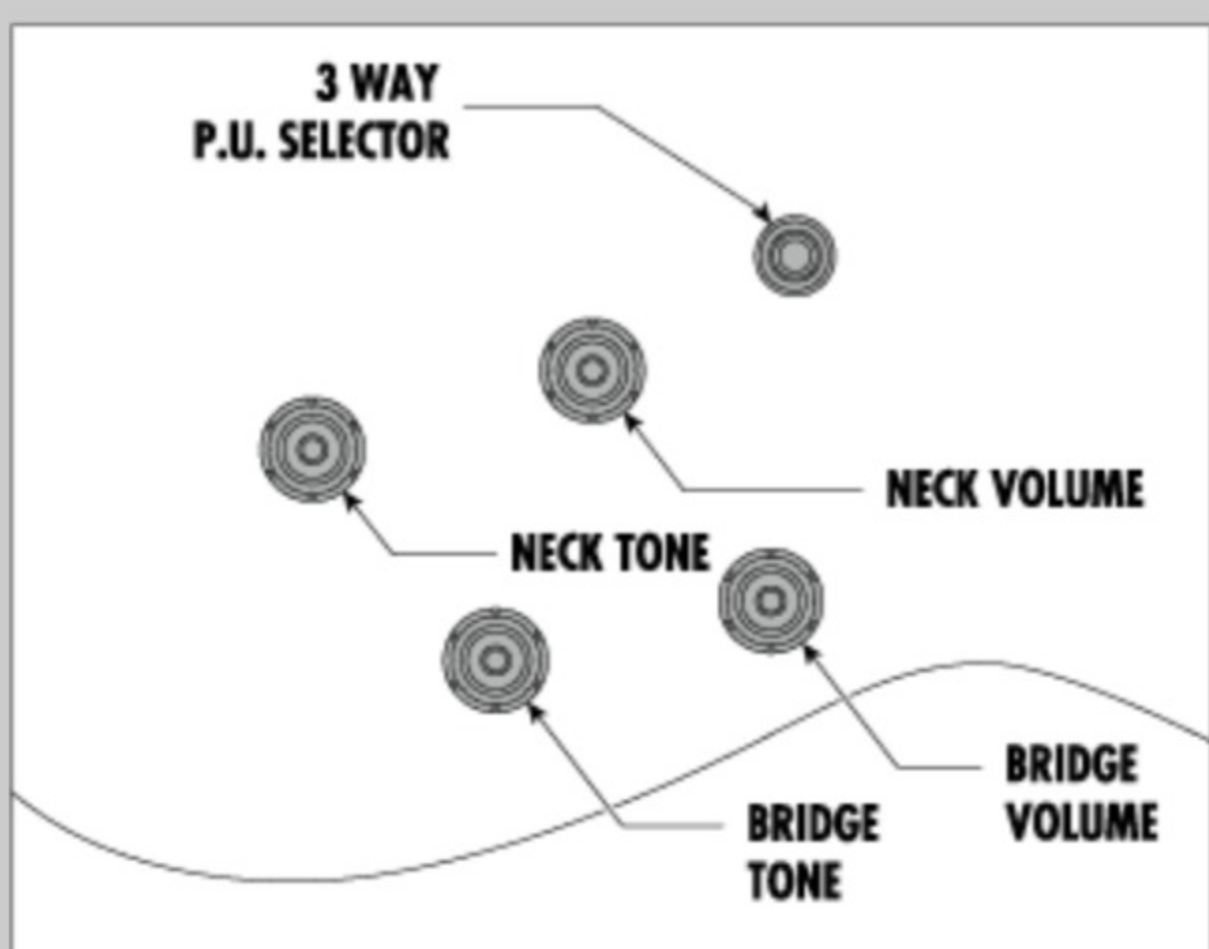

AS83 01

STE : Steel Blue

COLOR VARIATION :

SHARE :

SPEC

SPEC

neck type	Expressionist AS / 3pc Nyatoh/Maple / set-in neck
top/back/side	Maple top / Maple back / Maple sides
fretboard	Bound Ebony / Acrylic block inlay
fret	Medium frets
bridge	ART-1 bridge
string space	10.4mm
tailpiece	Quik Change III tailpiece
neck pickup	Super 58 (H) neck pickup (Passive/Alnico)
bridge pickup	Super 58 (H) bridge pickup (Passive/Alnico)
hardware color	Gold

NECK DIMENSIONS

Scale :	628mm/24.7"
a : Width	43mm at NUT
b : Width	57mm at 22F
c : Thickness	21mm at 1F
d : Thickness	24mm at 9F
Radius :	305mmR

BODY DIMENSIONS

a : Length	19 1/4"
b : Width	15 3/4"
c : Max Depth	2 5/8"

SWITCHING SYSTEM

CONTROLS

OTHERS

Recommended Case AS100C