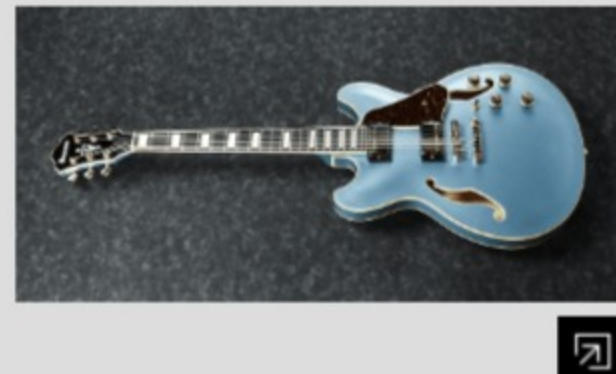

AS83 01

STE : Steel Blue

COLOR VARIATION :

SHARE :

SPEC

SPEC

neck type	Expressionist AS / 3pc Nyatoh/Maple / set-in neck
top/back/side	Maple top / Maple back / Maple sides
fretboard	Bound Ebony / Acrylic block inlay
fret	Medium frets
bridge	ART-1 bridge
string space	10.4mm
tailpiece	Quik Change III tailpiece
neck pickup	Super 58 (H) neck pickup (Passive/Alnico)
bridge pickup	Super 58 (H) bridge pickup (Passive/Alnico)
hardware color	Gold

NECK DIMENSIONS

Scale :	628mm/24.7"
a : Width	43mm at NUT
b : Width	57mm at 22F
c : Thickness	21mm at 1F
d : Thickness	24mm at 9F
Radius :	305mmR

BODY DIMENSIONS

a : Length	19 1/4"
b : Width	15 3/4"
c : Max Depth	2 5/8"