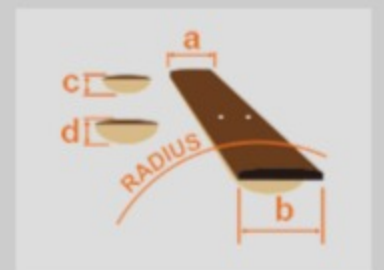

AS83 01

STE : Steel Blue

COLOR VARIATION :

SHARE :

SPEC

SPEC

neck type	Expressionist AS / 3pc Nyatoh/Maple / set-in neck
top/back/side	Maple top / Maple back / Maple sides
fretboard	Bound Ebony / Acrylic block inlay
fret	Medium frets
bridge	ART-1 bridge
string space	10.4mm
tailpiece	Quik Change III tailpiece
neck pickup	Super 58 (H) neck pickup (Passive/Alnico)
bridge pickup	Super 58 (H) bridge pickup (Passive/Alnico)
hardware color	Gold

NECK DIMENSIONS

Scale :	628mm/24.7"
a : Width	43mm at NUT
b : Width	57mm at 22F
c : Thickness	21mm at 1F
d : Thickness	24mm at 9F
Radius :	305mmR

BODY DIMENSIONS

a : Length	19 1/4"
b : Width	15 3/4"
c : Max Depth	2 5/8"