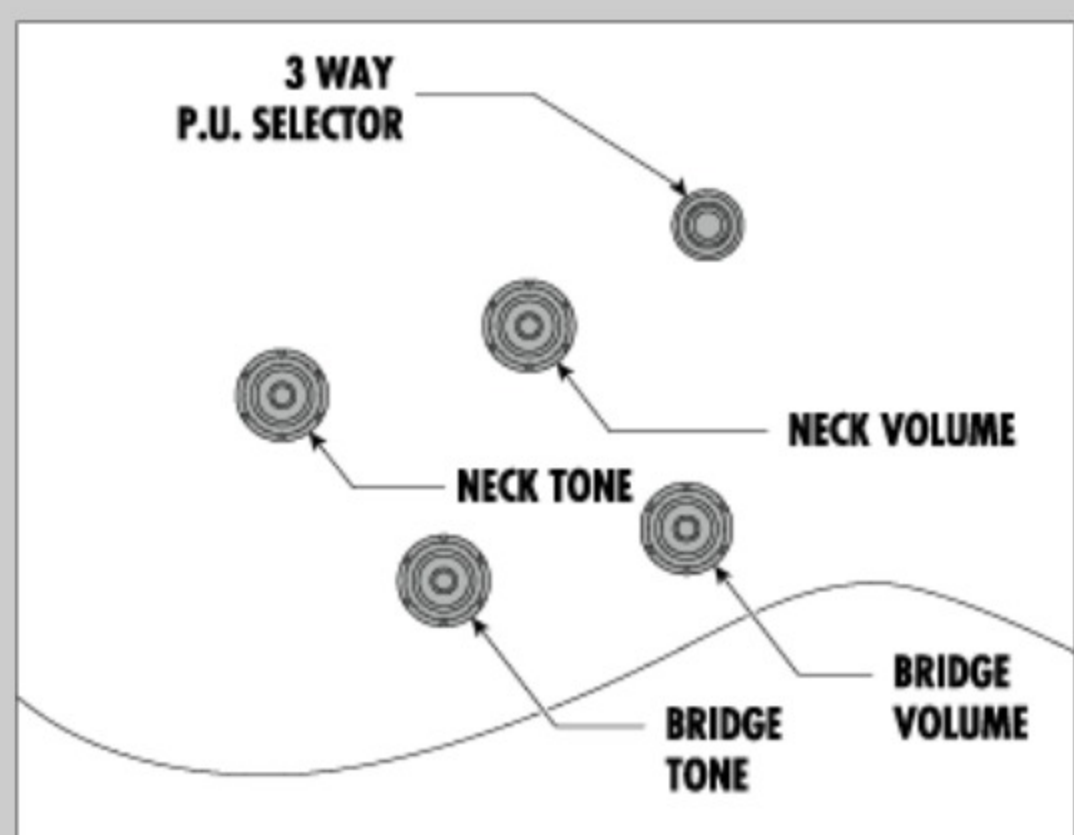

AS83

STE : Steel Blue

COLOR VARIATION :

SHARE :

SPEC

SPEC

neck type	AS Expressionist / 3pc Nyatoh/Maple / set-in neck
top/back/side	Linden top / Linden back / Linden sides
fretboard	Bound Ebony fretboard / Acrylic block inlay
fret	Medium frets
number of frets	22
bridge	Gibraltar Performer bridge
string space	10.5mm
tailpiece	Quik Change III tailpiece
neck pickup	Super 58 (H) neck pickup (Passive/Alnico)
bridge pickup	Super 58 (H) bridge pickup (Passive/Alnico)
factory tuning	1E,2B,3G,4D,5A,6E
string gauge	.010/.013/.017/.030/.042/.052
hardware color	Gold

NECK DIMENSIONS

Scale :	628mm/24.7"
a : Width	43mm at NUT
b : Width	57mm at 22F
c : Thickness	21mm at 1F
d : Thickness	24mm at 9F
Radius :	305mmR

BODY DIMENSIONS

a : Length	19 1/4"
b : Width	15 3/4"
c : Max Depth	2 5/8"

SWITCHING SYSTEM

CONTROLS

OTHERS

Recommended Case AS100C