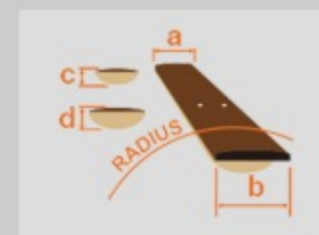

AS83

STE : Steel Blue

COLOR VARIATION :

SHARE :

SPEC

SPEC

neck type	AS Expressionist / 3pc Nyatoh/Maple / set-in neck
top/back/side	Linden top / Linden back / Linden sides
fretboard	Bound Ebony fretboard / Acrylic block inlay
fret	Medium frets
number of frets	22
bridge	Gibraltar Performer bridge
string space	10.5mm
tailpiece	Quik Change III tailpiece
neck pickup	Super 58 (H) neck pickup (Passive/Alnico)
bridge pickup	Super 58 (H) bridge pickup (Passive/Alnico)
factory tuning	1E,2B,3G,4D,5A,6E
string gauge	.010/.013/.017/.030/.042/.052
hardware color	Gold

NECK DIMENSIONS

Scale :	628mm/24.7"
a : Width	43mm at NUT
b : Width	57mm at 22F
c : Thickness	21mm at 1F
d : Thickness	24mm at 9F
Radius :	305mmR

BODY DIMENSIONS

a : Length	19 1/4"
b : Width	15 3/4"
c : Max Depth	2 5/8"