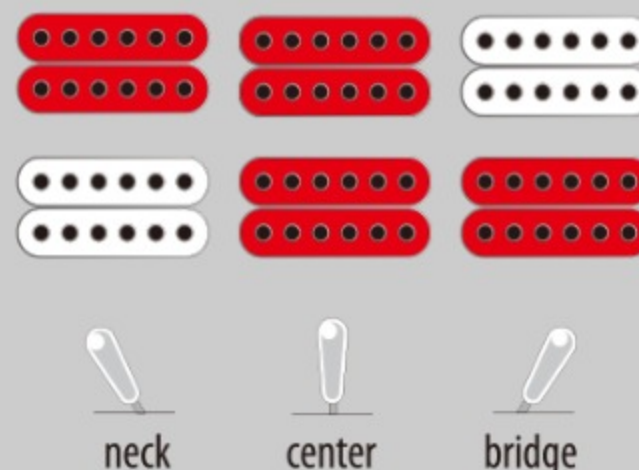

AS83

STE : Steel Blue

COLOR VARIATION :

SHARE :

SPEC

SPEC

neck type	AS Expressionist / 3pc Nyatoh/Maple / set-in neck
top/back/side	Linden top / Linden back / Linden sides
fretboard	Bound Ebony fretboard / Acrylic block inlay
fret	Medium frets
number of frets	22
bridge	Gibraltar Performer bridge
string space	10.5mm
tailpiece	Quik Change III tailpiece
neck pickup	Super 58 (H) neck pickup (Passive/Alnico)
bridge pickup	Super 58 (H) bridge pickup (Passive/Alnico)
factory tuning	1E,2B,3G,4D,5A,6E
string gauge	.010/.013/.017/.030/.042/.052
hardware color	Gold

NECK DIMENSIONS

Scale :	628mm/24.7"
a : Width	43mm at NUT
b : Width	57mm at 22F
c : Thickness	21mm at 1F
d : Thickness	24mm at 9F
Radius :	305mmR

BODY DIMENSIONS

a : Length	19 1/4"
b : Width	15 3/4"
c : Max Depth	2 5/8"

SWITCHING SYSTEM

CONTROLS

OTHERS

Recommended Case AS100C