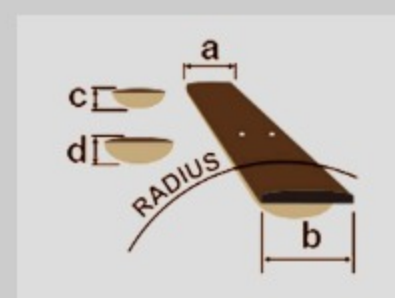

AS93BC

COLOR VARIATION :
BK : Black

SPEC

SPECS

neck type	AS Expressionist / 3pc Nyatoh/Maple / Set-in neck
top/back/side	Linden top / Bocote back / Bocote sides
fretboard	Bound Macassar Ebony fretboard / Acrylic block inlay
fret	Medium frets
number of frets	22
bridge	Gibraltar Performer bridge
string space	10.5mm
tailpiece	Quik Change III tailpiece
neck pickup	Super 58 (H) neck pickup (Passive/Alnico)
bridge pickup	Super 58 (H) bridge pickup (Passive/Alnico)
factory tuning	1E,2B,3G,4D,5A,6E
string gauge	.010/.013/.017/.030/.042/.052
hardware color	Gold

NECK DIMENSIONS

Scale :	628mm
a : Width	43mm at NUT
b : Width	57mm at 22F
c : Thickness	21mm at 1F
d : Thickness	24mm at 9F
Radius :	305mmR

DESCRIPTION +

BODY DIMENSIONS

a : Length	19 1/4"
b : Width	15 3/4"
c : Max Depth	2 5/8"