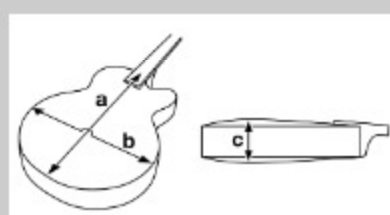

NECK DIMENSIONS

Scale :	628mm
a : Width	43mm at NUT
b : Width	57mm at 22F
c : Thickness	21mm at 1F
d : Thickness	24mm at 9F
Radius :	305mmR

DESCRIPTION +

BODY DIMENSIONS

a : Length	19 1/4"
b : Width	15 3/4"
c : Max Depth	2 5/8"