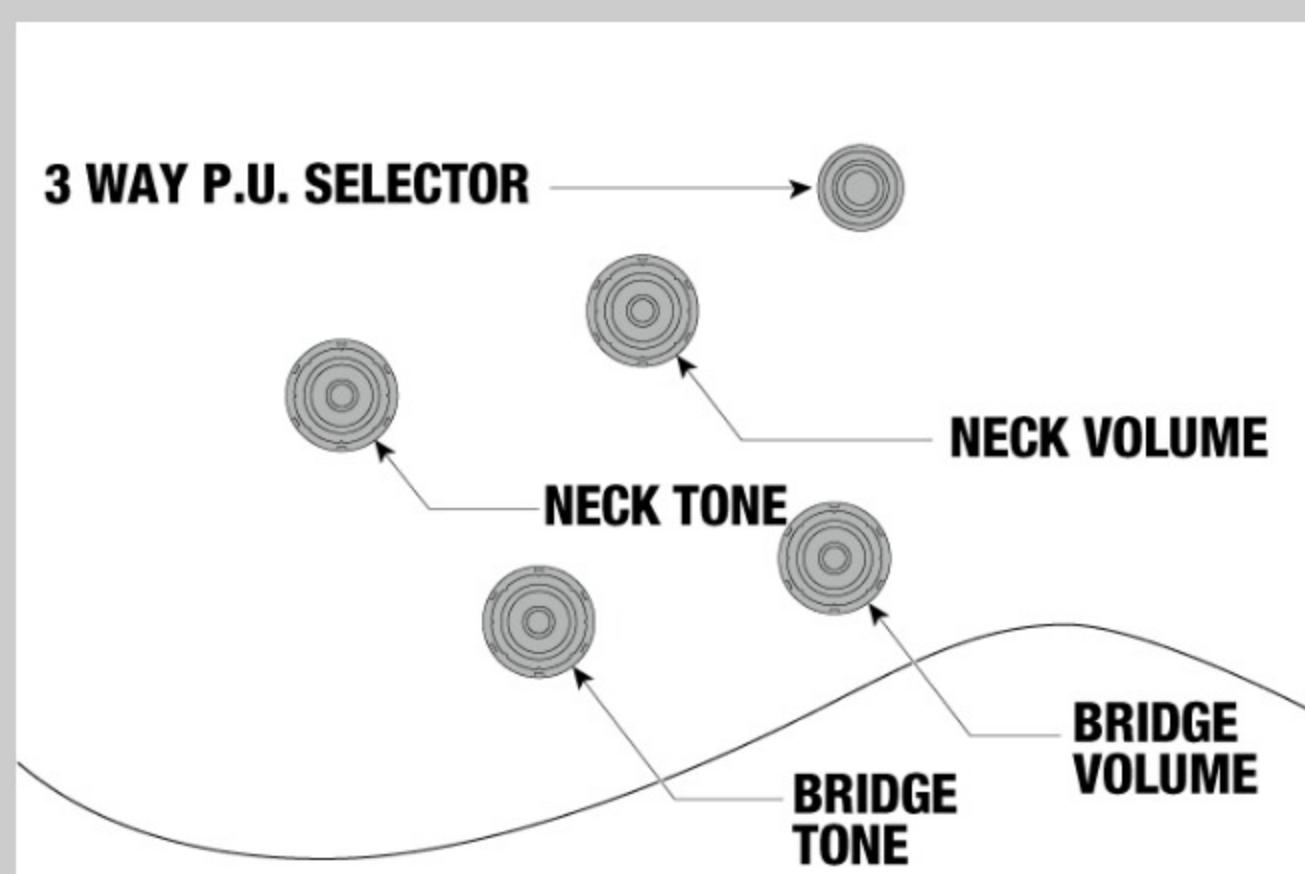

AS93BC

COLOR VARIATION :
BK : Black

SPEC

SPECS

neck type	AS Expressionist / 3pc Nyatoh/Maple / Set-in neck
top/back/side	Linden top / Bocote back / Bocote sides
fretboard	Bound Macassar Ebony fretboard / Acrylic block inlay
fret	Medium frets
number of frets	22
bridge	Gibraltar Performer bridge
string space	10.5mm
tailpiece	Quik Change III tailpiece
neck pickup	Super 58 (H) neck pickup (Passive/Alnico)
bridge pickup	Super 58 (H) bridge pickup (Passive/Alnico)
factory tuning	1E,2B,3G,4D,5A,6E
string gauge	.010/.013/.017/.030/.042/.052
hardware color	Gold

DESCRIPTION +

SWITCHING SYSTEM

DESCRIPTION +

CONTROLS

DESCRIPTION +

OTHER FEATURES

Recommended	MS100C
Case	
Recommended Bag	IHB541-BK