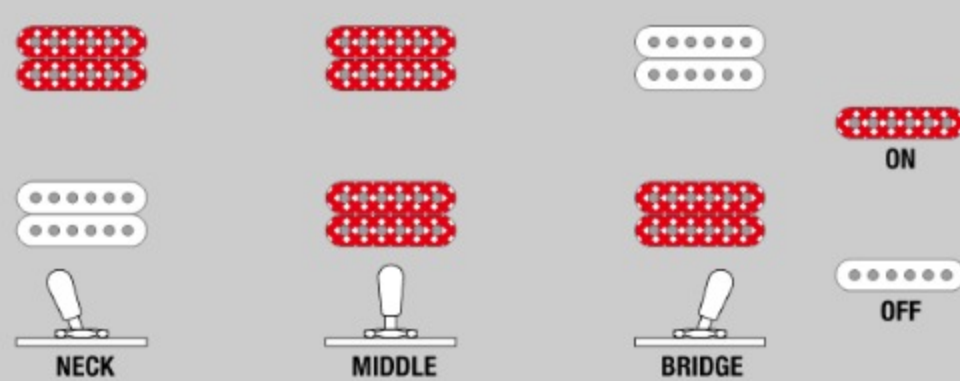

NECK DIMENSIONS

Scale :	628mm
a : Width	43mm at NUT
b : Width	57mm at 22F
c : Thickness	21mm at 1F
d : Thickness	24mm at 9F
Radius :	305mmR

DESCRIPTION +

BODY DIMENSIONS

a : Length	19 1/4"
b : Width	15 3/4"
c : Max Depth	2 5/8"

DESCRIPTION +

SWITCHING SYSTEM

DESCRIPTION +

CONTROLS

DESCRIPTION +

OTHER FEATURES

Recommended	MS100C
Case	
Recommended Bag	IHB541-BK