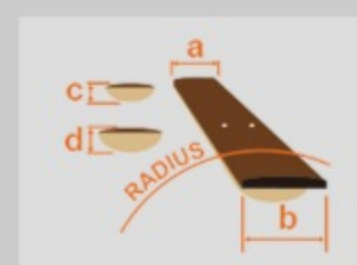

TCD : Transparent Cherry Red

COLOR VARIATION :  

SHARE :  

SPEC

SPEC

neck type	Expressionist AS / 3pc Nyatoh/Maple / set-in neck
top/back/side	Flamed Maple top / Flamed Maple back / Flamed Maple sides
fretboard	Bound Ebony / Acrylic block inlay
fret	Medium frets
bridge	ART-1 bridge
string space	10.4mm
tailpiece	Quik Change III tailpiece
neck pickup	Super 58 (H) neck pickup (Passive/Alnico)
bridge pickup	Super 58 (H) bridge pickup (Passive/Alnico)
hardware color	Gold

NECK DIMENSIONS

Scale :	628mm/24.7"
a : Width	43mm at NUT
b : Width	57mm at 22F
c : Thickness	21mm at 1F
d : Thickness	24mm at 9F
Radius :	305mmR

BODY DIMENSIONS

a : Length	19 1/4"
b : Width	15 3/4"
c : Max Depth	2 5/8"