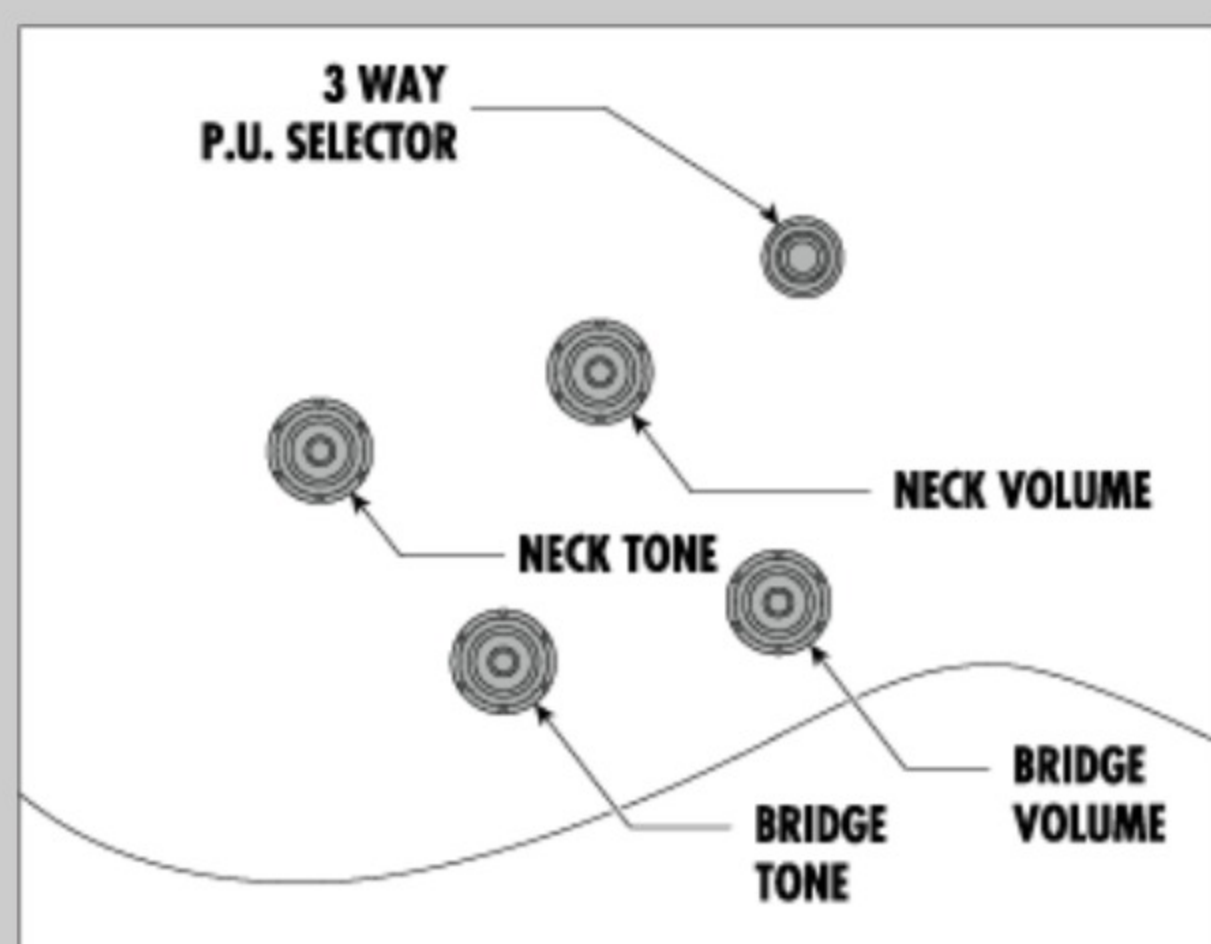

TCD : Transparent Cherry Red

COLOR VARIATION :  

SHARE :  

SPEC

SPEC

neck type	Expressionist AS / 3pc Nyatoh/Maple / set-in neck
top/back/side	Flamed Maple top / Flamed Maple back / Flamed Maple sides
fretboard	Bound Ebony / Acrylic block inlay
fret	Medium frets
bridge	ART-1 bridge
string space	10.4mm
tailpiece	Quik Change III tailpiece
neck pickup	Super 58 (H) neck pickup (Passive/Alnico)
bridge pickup	Super 58 (H) bridge pickup (Passive/Alnico)
hardware color	Gold

NECK DIMENSIONS

Scale :	628mm/24.7"
a : Width	43mm at NUT
b : Width	57mm at 22F
c : Thickness	21mm at 1F
d : Thickness	24mm at 9F
Radius :	305mmR

BODY DIMENSIONS

a : Length	19 1/4"
b : Width	15 3/4"
c : Max Depth	2 5/8"

SWITCHING SYSTEM

CONTROLS

OTHERS

Recommended Case AS100C