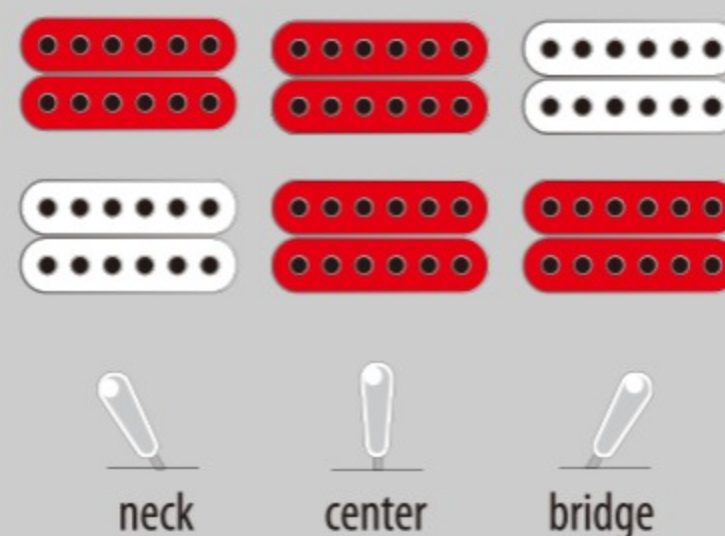

TCD : Transparent Cherry Red

COLOR VARIATION :  

SHARE :  

SPEC

SPEC

neck type	Expressionist AS / 3pc Nyatoh/Maple / set-in neck
top/back/side	Flamed Maple top / Flamed Maple back / Flamed Maple sides
fretboard	Bound Ebony / Acrylic block inlay
fret	Medium frets
bridge	ART-1 bridge
string space	10.4mm
tailpiece	Quik Change III tailpiece
neck pickup	Super 58 (H) neck pickup (Passive/Alnico)
bridge pickup	Super 58 (H) bridge pickup (Passive/Alnico)
hardware color	Gold

NECK DIMENSIONS

Scale :	628mm/24.7"
a : Width	43mm at NUT
b : Width	57mm at 22F
c : Thickness	21mm at 1F
d : Thickness	24mm at 9F
Radius :	305mmR

BODY DIMENSIONS

a : Length	19 1/4"
b : Width	15 3/4"
c : Max Depth	2 5/8"

SWITCHING SYSTEM

CONTROLS

OTHERS

Recommended Case AS100C