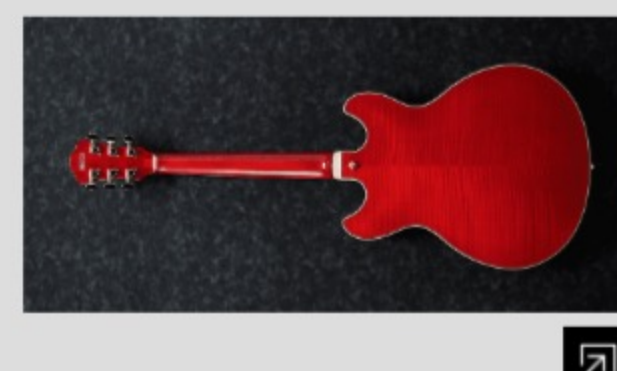

TCD : Transparent Cherry Red

COLOR VARIATION :  

SHARE :  

SPEC

SPEC

neck type	Expressionist AS / 3pc Nyatoh/Maple / set-in neck
top/back/side	Flamed Maple top / Flamed Maple back / Flamed Maple sides
fretboard	Bound Ebony / Acrylic block inlay
fret	Medium frets
bridge	ART-1 bridge
string space	10.4mm
tailpiece	Quik Change III tailpiece
neck pickup	Super 58 (H) neck pickup (Passive/Alnico)
bridge pickup	Super 58 (H) bridge pickup (Passive/Alnico)
hardware color	Gold

NECK DIMENSIONS

Scale :	628mm/24.7"
a : Width	43mm at NUT
b : Width	57mm at 22F
c : Thickness	21mm at 1F
d : Thickness	24mm at 9F
Radius :	305mmR

BODY DIMENSIONS

a : Length	19 1/4"
b : Width	15 3/4"
c : Max Depth	2 5/8"