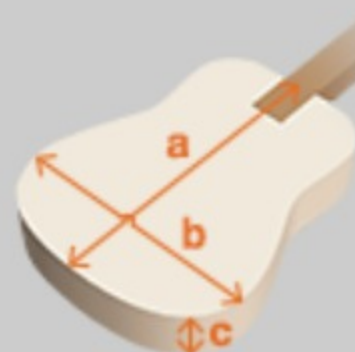

TCD : Transparent Cherry Red

COLOR VARIATION :  

SHARE :  

SPEC

SPEC

neck type	Expressionist AS / 3pc Nyatoh/Maple / set-in neck
top/back/side	Flamed Maple top / Flamed Maple back / Flamed Maple sides
fretboard	Bound Ebony / Acrylic block inlay
fret	Medium frets
bridge	ART-1 bridge
string space	10.4mm
tailpiece	Quik Change III tailpiece
neck pickup	Super 58 (H) neck pickup (Passive/Alnico)
bridge pickup	Super 58 (H) bridge pickup (Passive/Alnico)
hardware color	Gold

NECK DIMENSIONS

Scale :	628mm/24.7"
a : Width	43mm at NUT
b : Width	57mm at 22F
c : Thickness	21mm at 1F
d : Thickness	24mm at 9F
Radius :	305mmR

BODY DIMENSIONS

a : Length	19 1/4"
b : Width	15 3/4"
c : Max Depth	2 5/8"