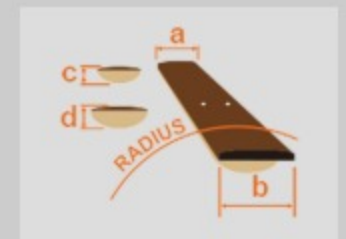

### SPEC

neck type	Expressionist AS / 3pc Mahogany/Maple / set-in neck
top/back/side	Flamed Maple top / Flamed Maple back / Flamed Maple sides
fretboard	Bound Ebony / Acrylic block inlay
fret	Medium frets
bridge	ART-1 bridge
tailpiece	Quik Change III tailpiece
neck pickup	Super 58 (H) neck pickup (Passive/Alnico)
bridge pickup	Super 58 (H) bridge pickup (Passive/Alnico)
hardware color	Gold

### NECK DIMENSIONS

Scale :	628mm/24.7"
a : Width	43mm at NUT
b : Width	57mm at 22F
c : Thickness	21mm1
d : Thickness	24mm at 9F
Radius :	305mm

### BODY DIMENSIONS

a : Length	19 1/4"
b : Width	15 3/4"
c : Max Depth	2 5/8"