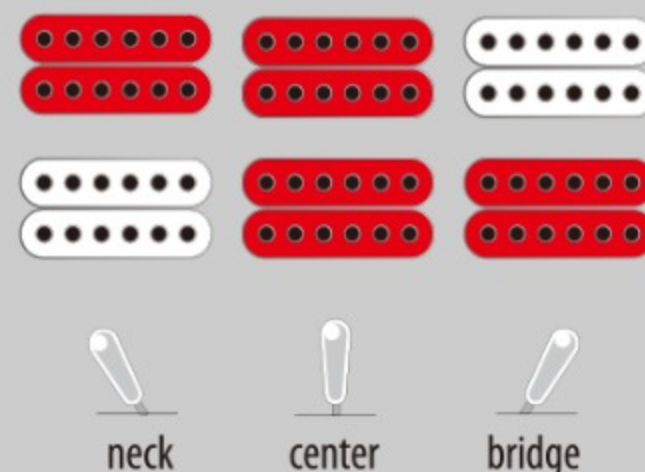

AS93FM

TCD : Transparent Cherry Red

COLOR VARIATION :

SHARE :

SPEC

SPEC

| | |
|-----------------|---|
| neck type | AS Expressionist / 3pc Nyatoh/Maple / set-in neck |
| top/back/side | Flamed Maple top / Flamed Maple back / Flamed Maple sides |
| fretboard | Bound Ebony fretboard / Acrylic block inlay |
| fret | Medium frets |
| number of frets | 22 |
| bridge | Gibraltar Performer bridge |
| string space | 10.5mm |
| tailpiece | Quik Change III tailpiece |
| neck pickup | Super 58 (H) neck pickup (Passive/Alnico) |
| bridge pickup | Super 58 (H) bridge pickup (Passive/Alnico) |
| factory tuning | 1E,2B,3G,4D,5A,6E |
| string gauge | .010/.013/.017/.030/.042/.052 |
| hardware color | Gold |

NECK DIMENSIONS

| | |
|---------------|-------------|
| Scale : | 628mm/24.7" |
| a : Width | 43mm at NUT |
| b : Width | 57mm at 22F |
| c : Thickness | 21mm at 1F |
| d : Thickness | 24mm at 9F |
| Radius : | 305mmR |

BODY DIMENSIONS

| | |
|---------------|---------|
| a : Length | 19 1/4" |
| b : Width | 15 3/4" |
| c : Max Depth | 2 5/8" |

SWITCHING SYSTEM

CONTROLS

OTHERS

Recommended Case MS100C