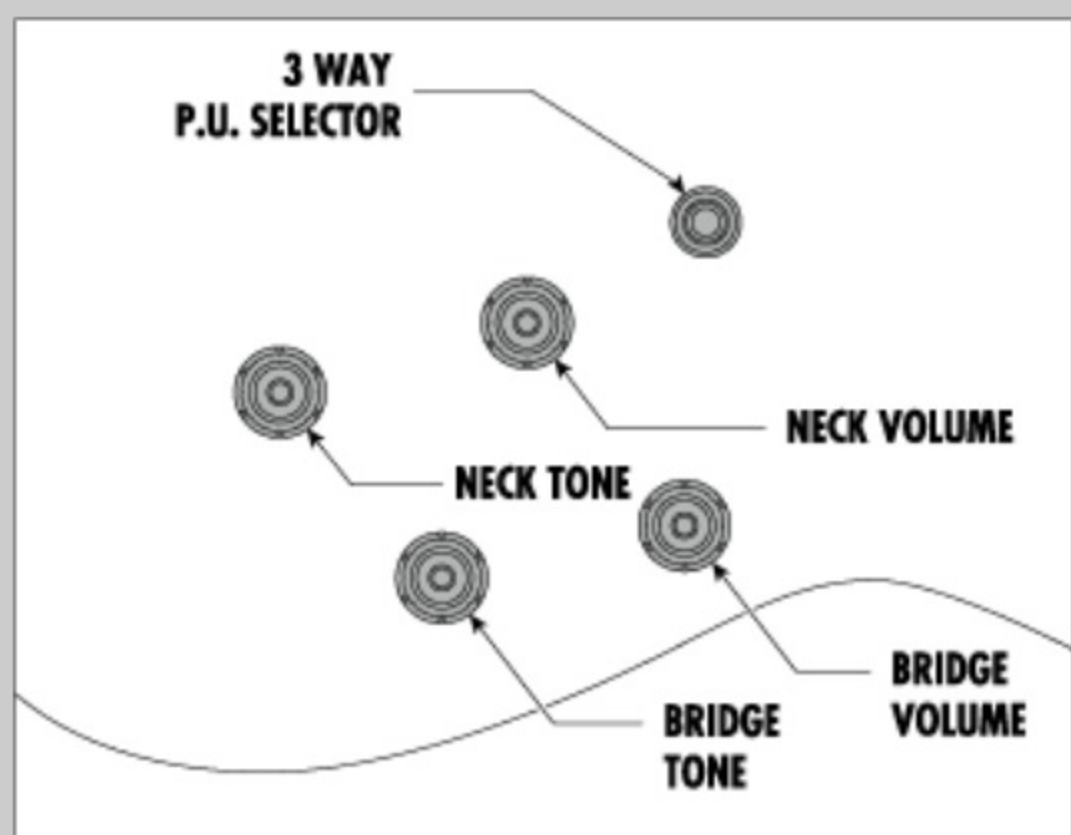

BODY DIMENSIONS

| | |
|---------------|---------|
| a : Length | 19 1/4" |
| b : Width | 15 3/4" |
| c : Max Depth | 2 5/8" |

SWITCHING SYSTEM

CONTROLS

OTHERS

Recommended Case MS100C