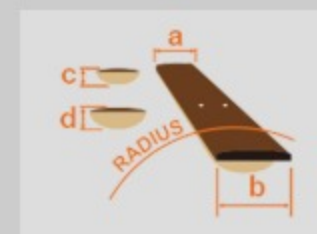

AS93FM

TCD : Transparent Cherry Red

COLOR VARIATION :

SHARE :

SPEC

SPEC

| | |
|-----------------|---|
| neck type | AS Expressionist / 3pc Nyatoh/Maple / set-in neck |
| top/back/side | Flamed Maple top / Flamed Maple back / Flamed Maple sides |
| fretboard | Bound Ebony fretboard / Acrylic block inlay |
| fret | Medium frets |
| number of frets | 22 |
| bridge | Gibraltar Performer bridge |
| string space | 10.5mm |
| tailpiece | Quik Change III tailpiece |
| neck pickup | Super 58 (H) neck pickup (Passive/Alnico) |
| bridge pickup | Super 58 (H) bridge pickup (Passive/Alnico) |
| factory tuning | 1E,2B,3G,4D,5A,6E |
| string gauge | .010/.013/.017/.030/.042/.052 |
| hardware color | Gold |

NECK DIMENSIONS

| | |
|---------------|-------------|
| Scale : | 628mm/24.7" |
| a : Width | 43mm at NUT |
| b : Width | 57mm at 22F |
| c : Thickness | 21mm at 1F |
| d : Thickness | 24mm at 9F |
| Radius : | 305mmR |

BODY DIMENSIONS

| | |
|---------------|---------|
| a : Length | 19 1/4" |
| b : Width | 15 3/4" |
| c : Max Depth | 2 5/8" |

SWITCHING SYSTEM

CONTROLS

OTHERS

Recommended Case MS100C