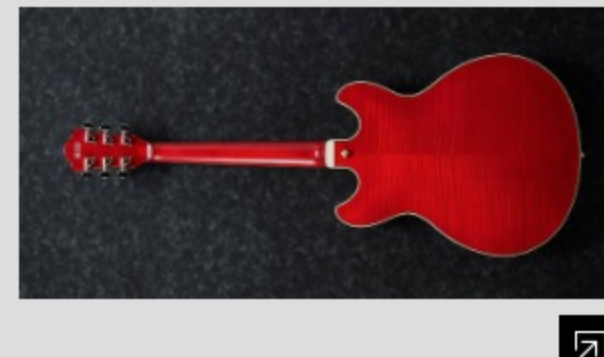

AS93FM

COLOR VARIATION :  
 TCD : Transparent Cherry Red

SHARE :  

SPEC

SPECS

neck type	AS Expressionist / 3pc Nyatoh/Maple / Set-in neck
top/back/side	Flamed Maple top / Flamed Maple back / Flamed Maple sides
fretboard	Bound Macassar Ebony fretboard / Acrylic block inlay
fret	Medium frets
number of frets	22
bridge	Gibraltar Performer bridge
string space	10.5mm
tailpiece	Quik Change III tailpiece
neck pickup	Super 58 (H) neck pickup (Passive/Alnico)
bridge pickup	Super 58 (H) bridge pickup (Passive/Alnico)
factory tuning	1E,2B,3G,4D,5A,6E
string gauge	.010/.013/.017/.030/.042/.052
nut	Plastic nut
hardware color	Gold

NECK DIMENSIONS

Scale :	628mm
a : Width	43mm at NUT
b : Width	57mm at 22F
c : Thickness	21mm at 1F
d : Thickness	24mm at 9F
Radius :	305mmR

DESCRIPTION +

BODY DIMENSIONS

a : Length	19 1/4"
b : Width	15 3/4"
c : Max Depth	2 5/8"

DESCRIPTION +

SWITCHING SYSTEM

neck center bridge

DESCRIPTION +

CONTROLS

DESCRIPTION +

OTHER FEATURES

Recommended	MS100C
Case	
Recommended Bag	IHB541-BK