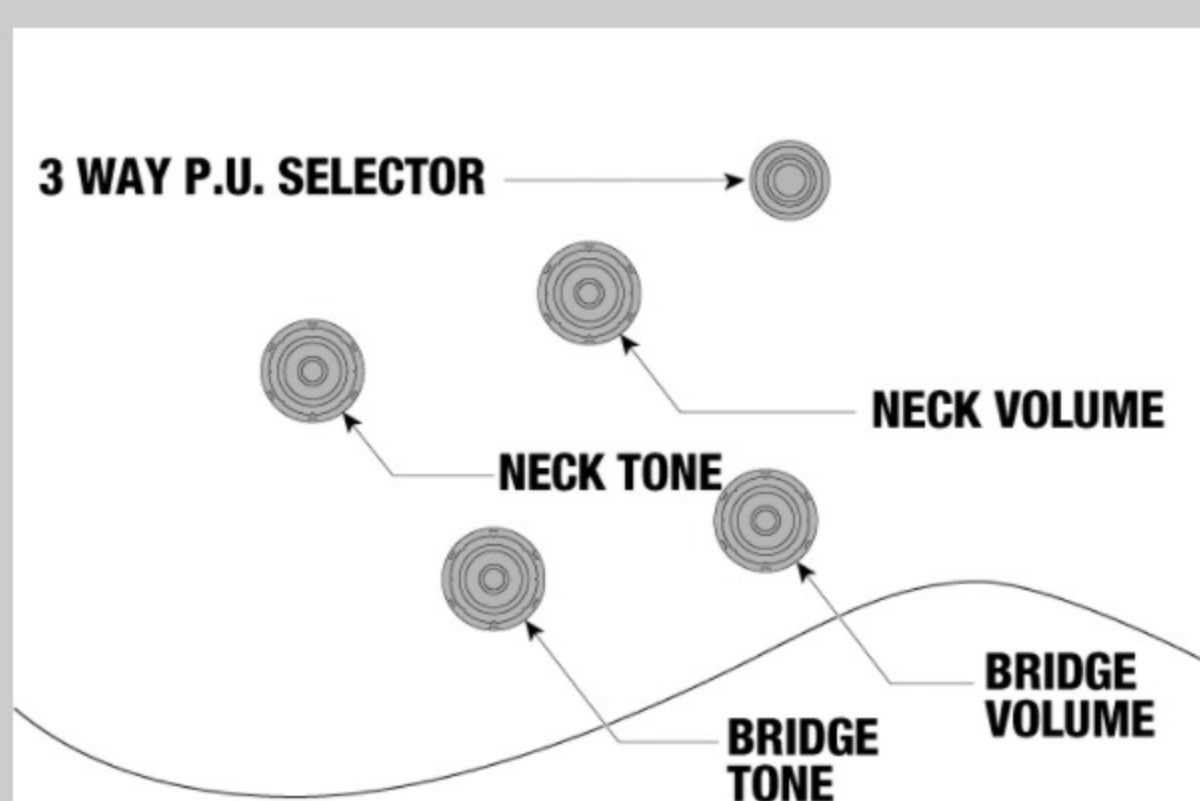

DESCRIPTION +

SWITCHING SYSTEM

neck center bridge

DESCRIPTION +

CONTROLS

DESCRIPTION +

OTHER FEATURES

Recommended	MS100C
Case	
Recommended Bag	IHB541-BK