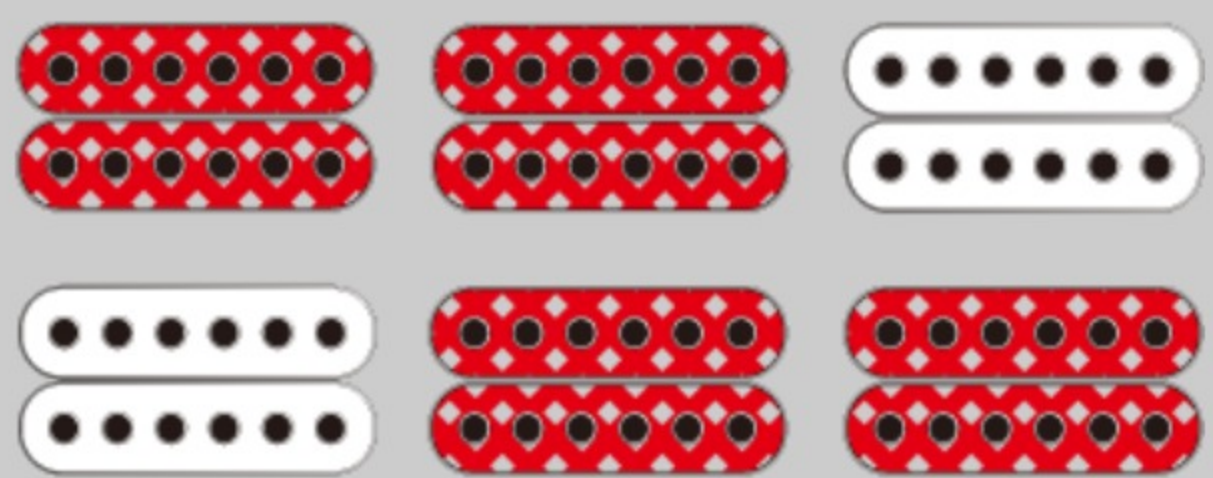

AS93FM

COLOR VARIATION :  
 TCD : Transparent Cherry Red

SHARE :  

SPEC

SPECS

neck type	AS Expressionist / 3pc Nyatoh/Maple / Set-in neck
top/back/side	Flamed Maple top / Flamed Maple back / Flamed Maple sides
fretboard	Bound Macassar Ebony fretboard / Acrylic block inlay
fret	Medium frets
number of frets	22
bridge	Gibraltar Performer bridge
string space	10.5mm
tailpiece	Quik Change III tailpiece
neck pickup	Super 58 (H) neck pickup (Passive/Alnico)
bridge pickup	Super 58 (H) bridge pickup (Passive/Alnico)
factory tuning	1E,2B,3G,4D,5A,6E
string gauge	.010/.013/.017/.030/.042/.052
nut	Plastic nut
hardware color	Gold

NECK DIMENSIONS

Scale :	628mm
a : Width	43mm at NUT
b : Width	57mm at 22F
c : Thickness	21mm at 1F
d : Thickness	24mm at 9F
Radius :	305mmR

DESCRIPTION +

BODY DIMENSIONS

a : Length	19 1/4"
b : Width	15 3/4"
c : Max Depth	2 5/8"

DESCRIPTION +

SWITCHING SYSTEM

neck center bridge

DESCRIPTION +

CONTROLS

DESCRIPTION +

OTHER FEATURES

Recommended	MS100C
Case	
Recommended Bag	IHB541-BK