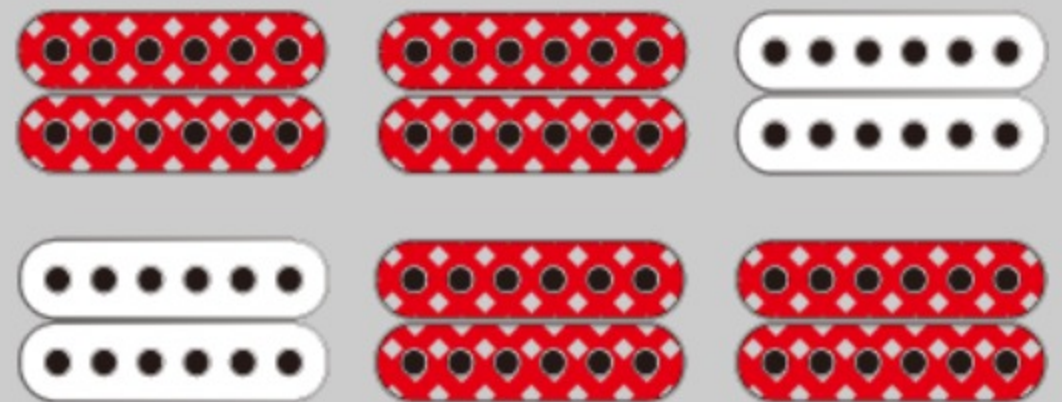

### SPECS

neck type	AS Expressionist / 3pc Nyatoh/Maple / Set-in neck
top/back/side	Flamed Maple top / Flamed Maple back / Flamed Maple sides
fretboard	Bound Macassar Ebony fretboard / Acrylic block inlay
fret	Medium frets
number of frets	22
bridge	Gibraltar Performer bridge
string space	10.5mm
tailpiece	Quik Change III tailpiece
neck pickup	Super 58 (H) neck pickup (Passive/Alnico)
bridge pickup	Super 58 (H) bridge pickup (Passive/Alnico)
factory tuning	1E,2B,3G,4D,5A,6E
string gauge	.010/.013/.017/.030/.042/.052
hardware color	Gold

### BODY DIMENSIONS

a : Length	19 1/4"
b : Width	15 3/4"
c : Max Depth	2 5/8"

DESCRIPTION +

### SWITCHING SYSTEM

DESCRIPTION +