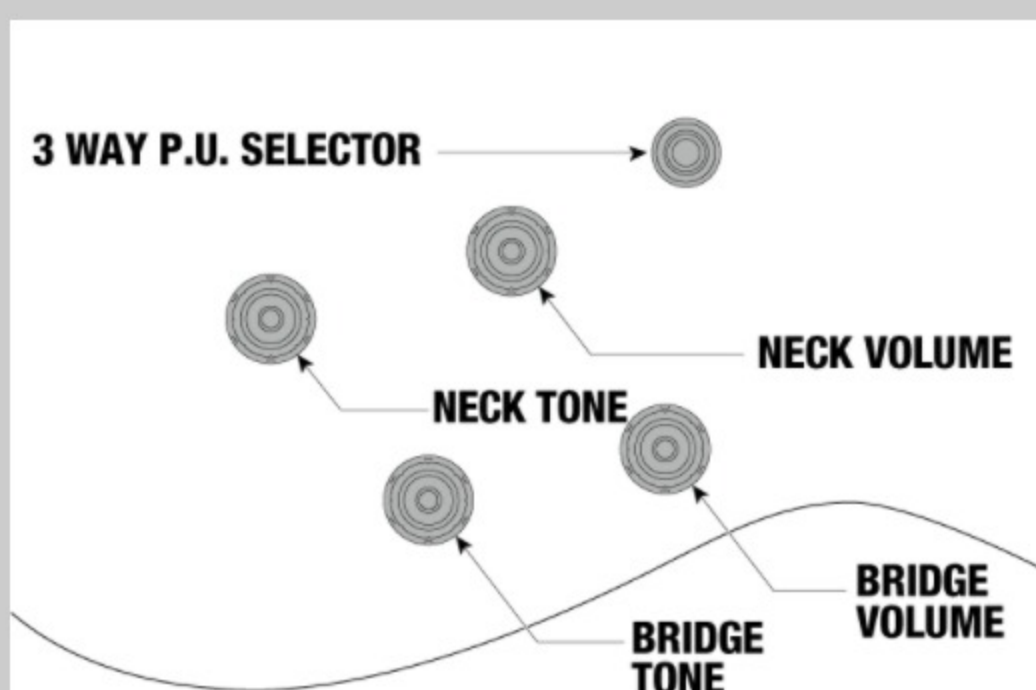

### BODY DIMENSIONS

a : Length	19 1/4"
b : Width	15 3/4"
c : Max Depth	2 5/8"

DESCRIPTION +

### SWITCHING SYSTEM

DESCRIPTION +

### CONTROLS

DESCRIPTION +