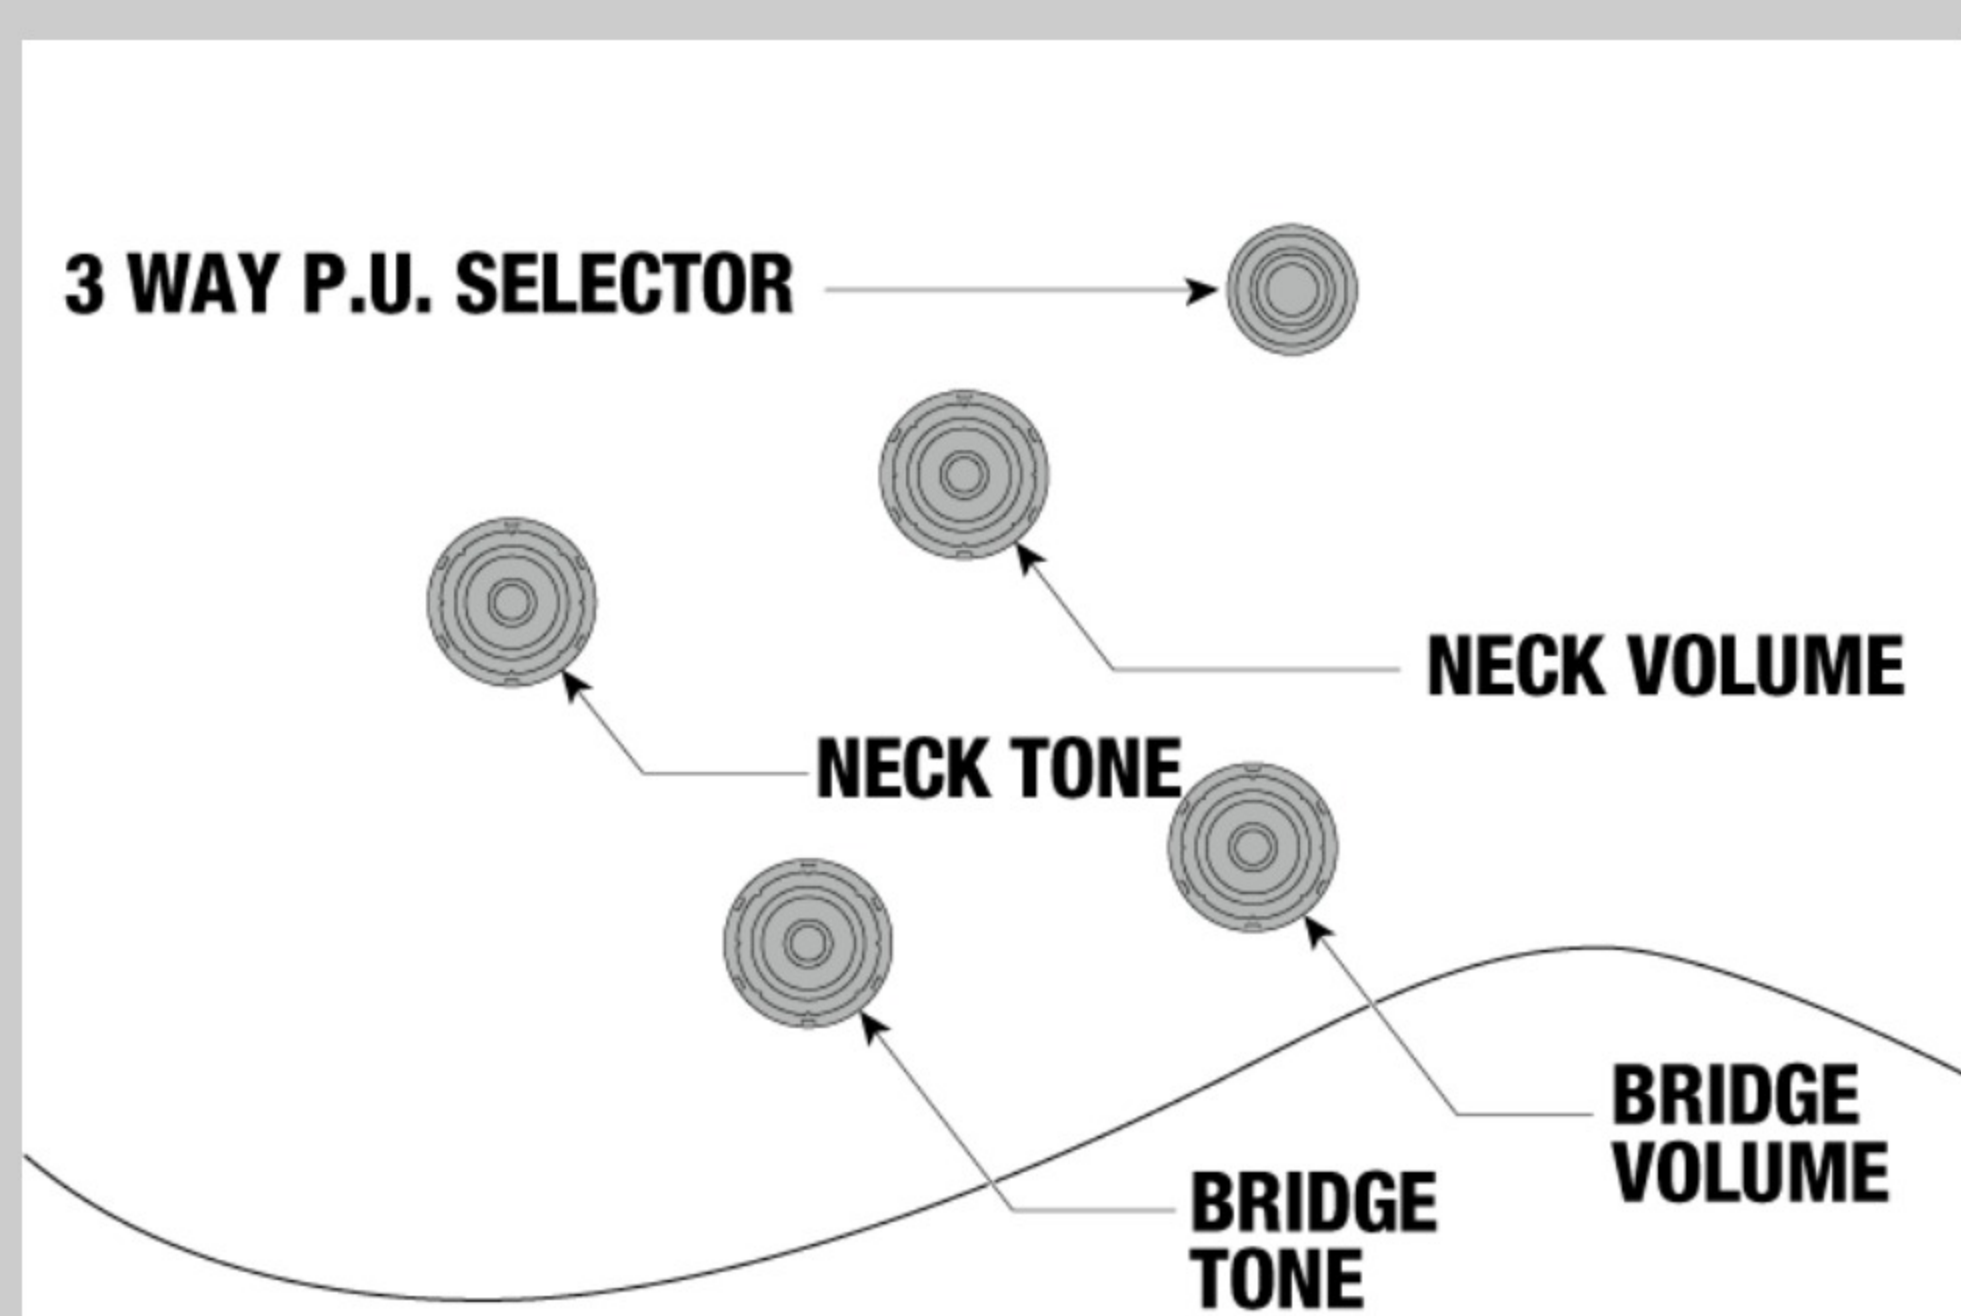

AS93FM

COLOR VARIATION :

TCD : Transparent Cherry Red

SPEC

SPECS

neck type	AS Expressionist / 3pc Nyatoh/Maple / set-in neck
top/back/side	Flamed Maple top / Flamed Maple back / Flamed Maple sides
fretboard	Bound Macassar Ebony fretboard / Acrylic block inlay
fret	Medium frets
number of frets	22
bridge	Gibraltar Performer bridge
string space	10.5mm
tailpiece	Quik Change III tailpiece
neck pickup	Super 58 (H) neck pickup (Passive/Alnico)
bridge pickup	Super 58 (H) bridge pickup (Passive/Alnico)
factory tuning	1E,2B,3G,4D,5A,6E
string gauge	.010/.013/.017/.030/.042/.052
hardware color	Gold

NECK DIMENSIONS

Scale :	628mm/24.7"
a : Width	43mm at NUT
b : Width	57mm at 22F
c : Thickness	21mm at 1F
d : Thickness	24mm at 9F
Radius :	305mmR

DESCRIPTION +

BODY DIMENSIONS

a : Length	19 1/4"
b : Width	15 3/4"
c : Max Depth	2 5/8"

DESCRIPTION +

SWITCHING SYSTEM

DESCRIPTION +

CONTROLS

DESCRIPTION +

OTHER FEATURES

Recommended	MS100C
Case	
Recommended Bag	IHB541-BK