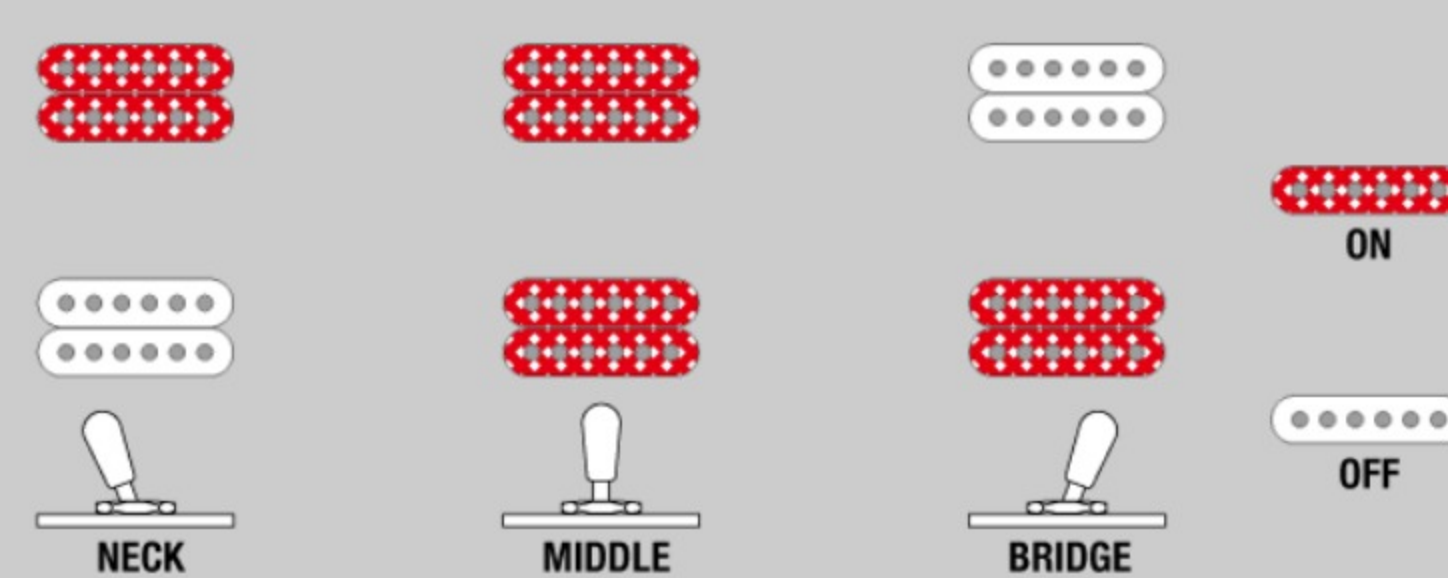

NECK DIMENSIONS

Scale :	628mm/24.7"
a : Width	43mm at NUT
b : Width	57mm at 22F
c : Thickness	21mm at 1F
d : Thickness	24mm at 9F
Radius :	305mmR

DESCRIPTION +

BODY DIMENSIONS

a : Length	19 1/4"
b : Width	15 3/4"
c : Max Depth	2 5/8"

DESCRIPTION +

SWITCHING SYSTEM

DESCRIPTION +

CONTROLS

DESCRIPTION +

OTHER FEATURES

Recommended	MS100C
Case	
Recommended Bag	IHB541-BK