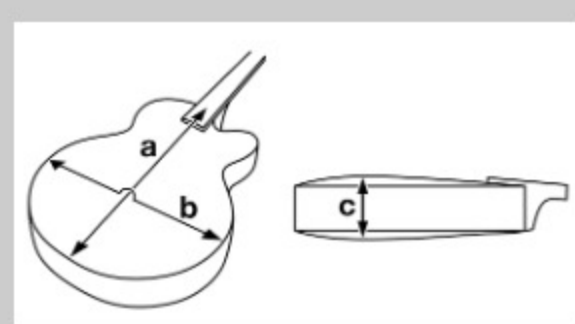

NECK DIMENSIONS

Scale :	628mm/24.7"
a : Width	43mm at NUT
b : Width	57mm at 22F
c : Thickness	21mm at 1F
d : Thickness	24mm at 9F
Radius :	305mmR

DESCRIPTION +

BODY DIMENSIONS

a : Length	19 1/4"
b : Width	15 3/4"
c : Max Depth	2 5/8"