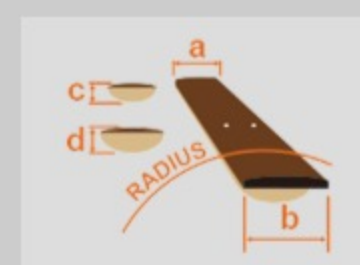

### SPEC

neck type	Expressionist AS / 3pc Nyatoh/Maple / set-in neck
top/back/side	Flamed Maple top / Flamed Maple back / Flamed Maple sides
fretboard	Bound Ebony / Acrylic block inlay
fret	Medium frets
bridge	ART-1 bridge
string space	10.4mm
tailpiece	Quik Change III tailpiece
neck pickup	Super 58 (H) neck pickup (Passive/Alnico)
bridge pickup	Super 58 (H) bridge pickup (Passive/Alnico)
hardware color	Gold

### NECK DIMENSIONS

Scale :	628mm/24.7"
a : Width	43mm at NUT
b : Width	57mm at 22F
c : Thickness	21mm at 1F
d : Thickness	24mm at 9F
Radius :	305mmR

### BODY DIMENSIONS

a : Length	19 1/4"
b : Width	15 3/4"
c : Max Depth	2 5/8"