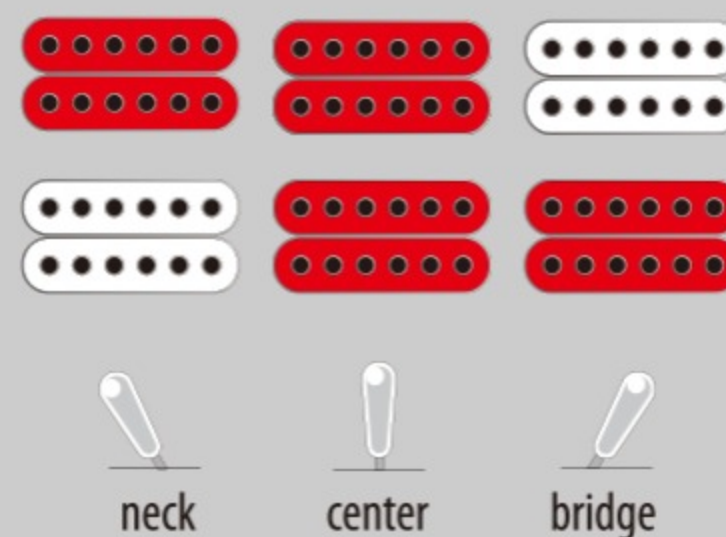

### SPEC

neck type	Expressionist AS / 3pc Nyatoh/Maple / set-in neck
top/back/side	Flamed Maple top / Flamed Maple back / Flamed Maple sides
fretboard	Bound Ebony / Acrylic block inlay
fret	Medium frets
bridge	ART-1 bridge
string space	10.4mm
tailpiece	Quik Change III tailpiece
neck pickup	Super 58 (H) neck pickup (Passive/Alnico)
bridge pickup	Super 58 (H) bridge pickup (Passive/Alnico)
hardware color	Gold

### NECK DIMENSIONS

Scale :	628mm/24.7"
a : Width	43mm at NUT
b : Width	57mm at 22F
c : Thickness	21mm at 1F
d : Thickness	24mm at 9F
Radius :	305mmR

### BODY DIMENSIONS

a : Length	19 1/4"
b : Width	15 3/4"
c : Max Depth	2 5/8"

### SWITCHING SYSTEM