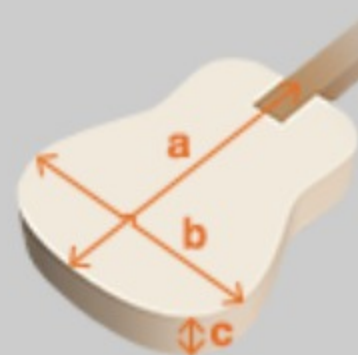

## SPEC

### SPEC

neck type	Expressionist AS / 3pc Nyatoh/Maple / set-in neck
top/back/side	Flamed Maple top / Flamed Maple back / Flamed Maple sides
fretboard	Bound Ebony / Acrylic block inlay
fret	Medium frets
bridge	ART-1 bridge
string space	10.4mm
tailpiece	Quik Change III tailpiece
neck pickup	Super 58 (H) neck pickup (Passive/Alnico)
bridge pickup	Super 58 (H) bridge pickup (Passive/Alnico)
hardware color	Gold

### NECK DIMENSIONS

Scale :	628mm/24.7"
a : Width	43mm at NUT
b : Width	57mm at 22F
c : Thickness	21mm at 1F
d : Thickness	24mm at 9F
Radius :	305mmR

### BODY DIMENSIONS

a : Length	19 1/4"
b : Width	15 3/4"
c : Max Depth	2 5/8"