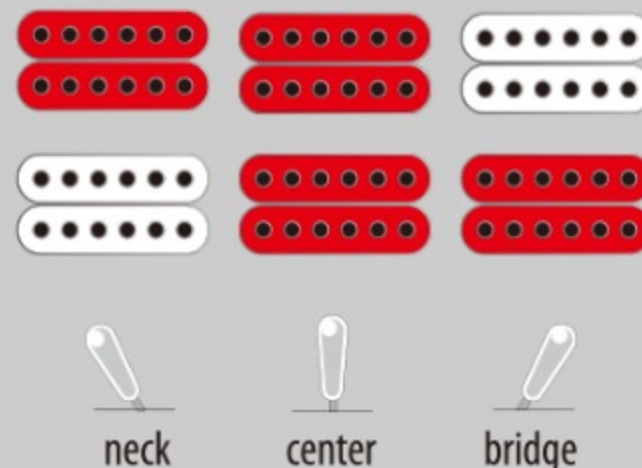

AS93FML

VLS : Violin Sunburst

COLOR VARIATION :

SHARE :

SPEC

SPEC

neck type	AS Expressionist / 3pc Nyatoh/Maple / set-in neck
top/back/side	Flamed Maple top / Flamed Maple back / Flamed Maple sides
fretboard	Bound Ebony fretboard / Acrylic block inlay
fret	Medium frets
number of frets	22
bridge	Gibraltar Performer bridge
string space	10.5mm
tailpiece	Quik Change III tailpiece
neck pickup	Super 58 (H) neck pickup (Passive/Alnico)
bridge pickup	Super 58 (H) bridge pickup (Passive/Alnico)
factory tuning	1E,2B,3G,4D,5A,6E
string gauge	.010/.013/.017/.030/.042/.052
hardware color	Gold

NECK DIMENSIONS

Scale :	628mm/24.7"
a : Width	43mm at NUT
b : Width	57mm at 22F
c : Thickness	21mm at 1F
d : Thickness	24mm at 9F
Radius :	305mmR

BODY DIMENSIONS

a : Length	19 1/4"
b : Width	15 3/4"
c : Max Depth	2 5/8"

SWITCHING SYSTEM

CONTROLS

OTHERS

Recommended Case AS100C