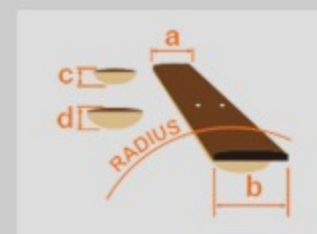

AS93FML

VLS : Violin Sunburst

COLOR VARIATION :

SHARE :

SPEC

SPEC

neck type	AS Expressionist / 3pc Nyatoh/Maple / set-in neck
top/back/side	Flamed Maple top / Flamed Maple back / Flamed Maple sides
fretboard	Bound Ebony fretboard / Acrylic block inlay
fret	Medium frets
number of frets	22
bridge	Gibraltar Performer bridge
string space	10.5mm
tailpiece	Quik Change III tailpiece
neck pickup	Super 58 (H) neck pickup (Passive/Alnico)
bridge pickup	Super 58 (H) bridge pickup (Passive/Alnico)
factory tuning	1E,2B,3G,4D,5A,6E
string gauge	.010/.013/.017/.030/.042/.052
hardware color	Gold

NECK DIMENSIONS

Scale :	628mm/24.7"
a : Width	43mm at NUT
b : Width	57mm at 22F
c : Thickness	21mm at 1F
d : Thickness	24mm at 9F
Radius :	305mmR

BODY DIMENSIONS

a : Length	19 1/4"
b : Width	15 3/4"
c : Max Depth	2 5/8"