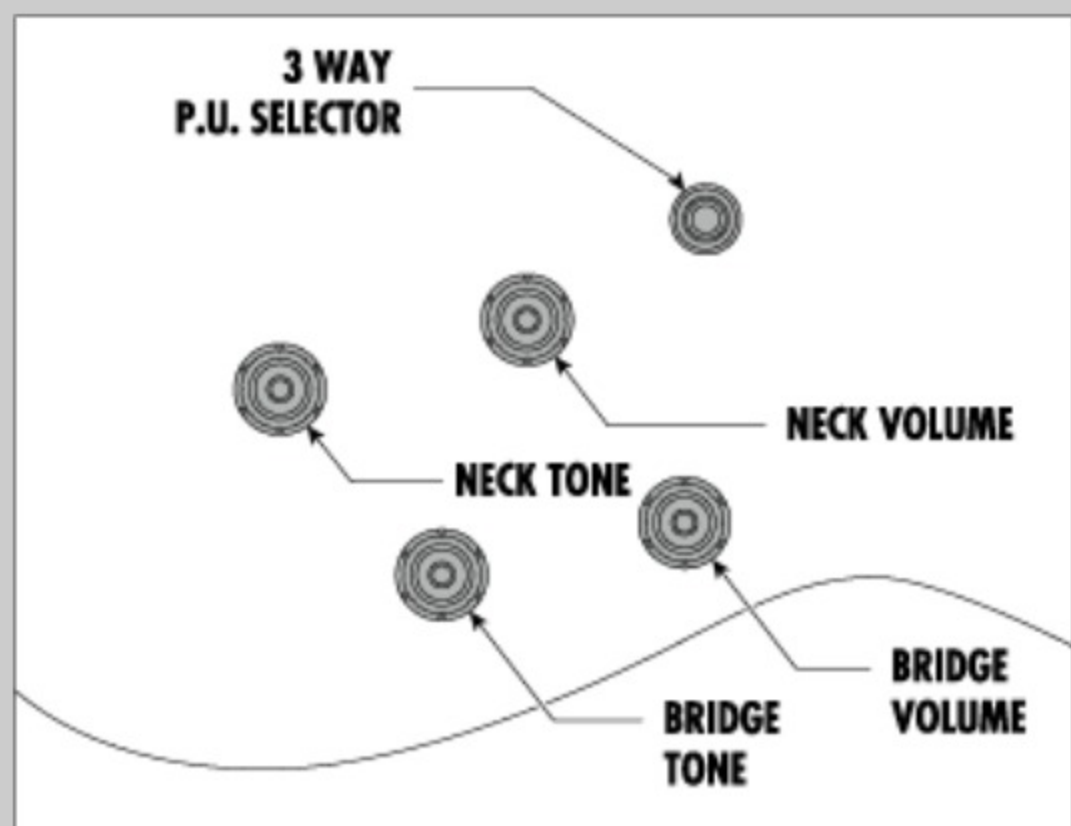

AS93FML

VLS : Violin Sunburst

COLOR VARIATION :

SHARE :

SPEC

SPEC

neck type	AS Expressionist / 3pc Nyatoh/Maple / set-in neck
top/back/side	Flamed Maple top / Flamed Maple back / Flamed Maple sides
fretboard	Bound Ebony fretboard / Acrylic block inlay
fret	Medium frets
number of frets	22
bridge	Gibraltar Performer bridge
string space	10.5mm
tailpiece	Quik Change III tailpiece
neck pickup	Super 58 (H) neck pickup (Passive/Alnico)
bridge pickup	Super 58 (H) bridge pickup (Passive/Alnico)
factory tuning	1E,2B,3G,4D,5A,6E
string gauge	.010/.013/.017/.030/.042/.052
hardware color	Gold

SWITCHING SYSTEM

CONTROLS

OTHERS

Recommended Case AS100C