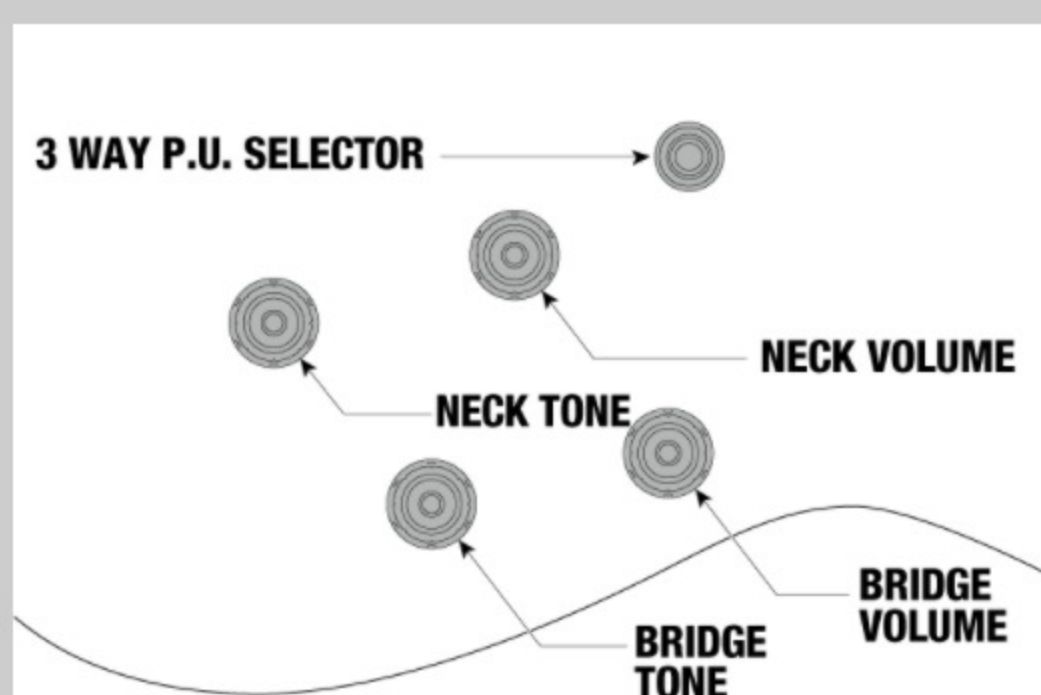

### BODY DIMENSIONS

a : Length	19 1/4"
b : Width	15 3/4"
c : Max Depth	2 5/8"

DESCRIPTION +

### SWITCHING SYSTEM

DESCRIPTION +

### CONTROLS

DESCRIPTION +