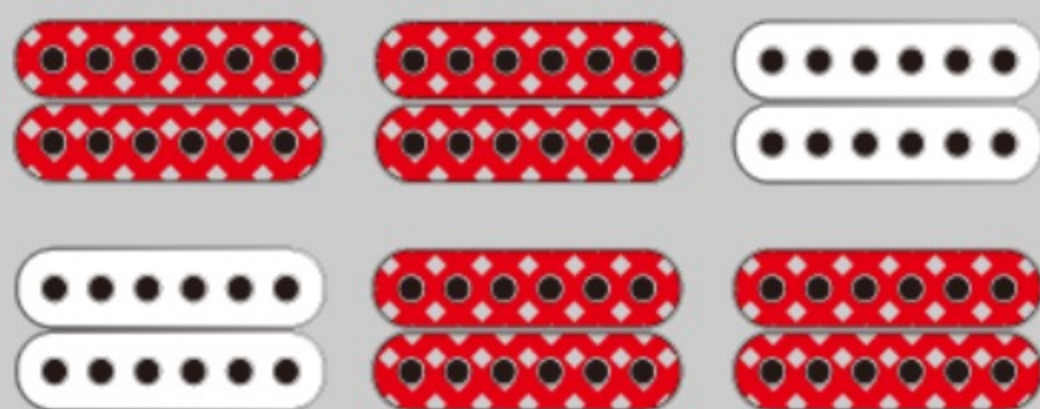

### SPECS

neck type	AS Expressionist / 3pc Nyatoh/Maple / Set-in neck
top/back/side	Flamed Maple top / Flamed Maple back / Flamed Maple sides
fretboard	Bound Macassar Ebony fretboard / Acrylic block inlay
fret	Medium frets
number of frets	22
bridge	Gibraltar Performer bridge
string space	10.5mm
tailpiece	Quik Change III tailpiece
neck pickup	Super 58 (H) neck pickup (Passive/Alnico)
bridge pickup	Super 58 (H) bridge pickup (Passive/Alnico)
factory tuning	1E,2B,3G,4D,5A,6E
string gauge	.010/.013/.017/.030/.042/.052
hardware color	Gold

### BODY DIMENSIONS

a : Length	19 1/4"
b : Width	15 3/4"
c : Max Depth	2 5/8"

DESCRIPTION +

### SWITCHING SYSTEM

DESCRIPTION +